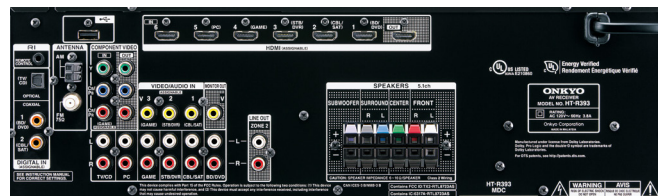

HT-S3700 5.1-Channel Home Theater Receiver/Speaker Package

Authentic High-Fidelity Amplification for Movies, Music, Games, and More

Onkyo's Wide Range Amplifier Technology (WRAT) is designed for high current delivery. High instantaneous current is needed to maintain control of the speaker drivers for precise yet musical audio reproduction. Backed by a massive high-output transformer, the amplifiers feature a discrete low-impedance output stage (not a cheap integrated circuit) with high-current transistors for instantaneous power and very low distortion. The resulting sound is detailed, dynamic, and highly realistic for both stereo and multichannel listening.

Future-Ready with the Latest HDMI®

Imagine displaying the latest blockbuster PC games on your Ultra HDTV at a breathtaking 60 frames per second. Now add powerful 5.1-channel surround-sound from Onkyo. With every HDMI terminal on the included receiver supporting 4K/60 Hz, all this and more is possible. Even if you're not planning on upgrading your current display right away, it's good to know your Onkyo receiver is ready for the future.

High-Resolution Audio Processing

There's nothing quite like plunging into a high-resolution studio-master 5.1-channel movie soundtrack. The included Onkyo A/V receiver can play Dolby® TrueHD and DTS-HD Master Audio™ formats via HDMI for a thrilling surround-sound experience. A 32-bit DSP chip and high-quality 192 kHz/24-bit TI Burr-Brown DAC smoothly and efficiently decode all the lossless and high-resolution formats common to DVD and Blu-ray Disc.

Inbuilt Bluetooth with Music Optimizer