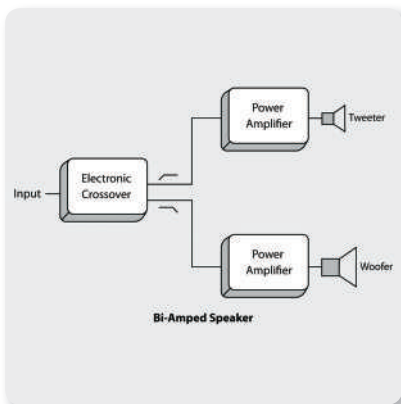

Portable Speakers

EUROLIVE B112D

Active 2-Way 12" PA Speaker System with
Wireless Option and Integrated Mixer

Own the Stage with Digital Wireless

Get wireless-ready with the built-in, dedicated connectivity of our **ULTRALINK ULM Series** wireless microphone system (to be ordered separately). Wireless gives you maximum freedom and mobility without the need to run cables. The highest-quality sound is provided thanks to the **ULM's** digital, license-free 2.4 GHz frequency spectrum.

The **ULM** wireless system combines professional-quality sound with simple setup and an intuitive interface for legendary audio performance right out of the box. Just plug in the **ULM** receiver "dongle", and instantly you have an exceptional wireless mic system. Freeing you from cables is the simply easy way to own the stage.

Built-in Mixing Capability

The integrated 2-channel mixer features the same ultra low-noise, high-headroom mic preamps that have made **BEHRINGER** mixers legendary, and the individual Mic/Line inputs accept virtually any level signal you're likely to run across. Variable Input gain controls (with Clip LED) will have you dialing in the perfect level every time. And if you need more coverage, use the convenient Link Output XLR connector to add more active loudspeakers.