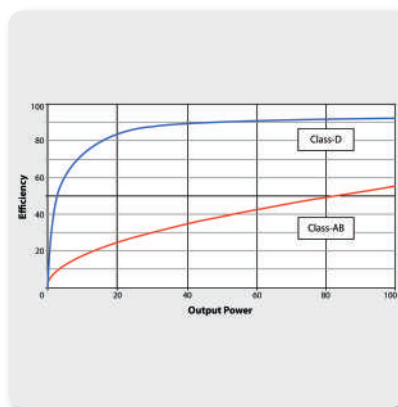

Portable Speakers

EUROLIVE

B112D

Active 2-Way 12" PA Speaker System with Wireless Option and Integrated Mixer

- Versatile trapezoidal enclosure design allows different positioning:
  - Stand mounting with 35-mm pole socket
  - Tilts on its side for use as a floor monitor
- Ergonomically shaped handles for easy carrying and setup
- 3-Year Warranty Program*
- Conceived and designed by BEHRINGER Germany