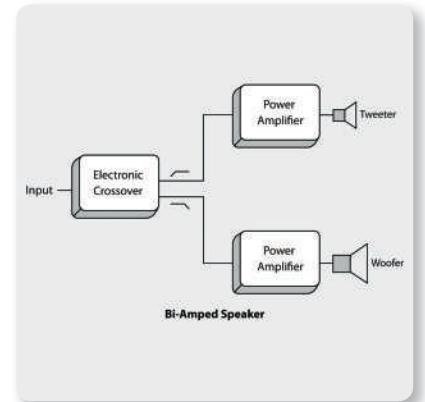

Built-in Mixing Capability

The B112W's integrated 2-channel mixer features the same ultra low-noise, high-headroom mic preamps that have made **BEHRINGER** mixers legendary, and the individual Mic/Line inputs accept virtually level signal you're likely to run across. Variable Input gain controls (with Clip LED) will have you dialing in the perfect level every time. And if you need more coverage, use the convenient Link Output XLR connector to add more active loudspeakers.

Portable Speakers

EUROLIVE

B112W

Active 2-Way 12" PA Speaker System with Bluetooth Wireless Technology, Wireless Microphone Option and Integrated Mixer

Bi-Amplification - The Path to Absolute Signal Integrity

With its 1,000 ultra-clean Watts of digital output delivered through separately-powered drivers, courtesy of true bi-amping (2 amplifiers per speaker system), the B112W delivers high-resolution sound that really brings out the best in your music. While some of our competitors apply simple passive crossovers, which inaccurately separates the frequency spectrum and degrade driver performance, **BEHRINGER** has gone the extra mile – driving each woofer and tweeter with a separate amplifier for absolute signal integrity.

Extraordinarily Versatile

Thanks to its trapezoidal shape, the B112W is suitable for a wide variety of applications, such as mounting on standard speaker poles, vertical placement atop subwoofers, or even laid on the side for use as onstage monitor wedges. B112W's extraordinary fidelity and frequency response make it a favorite of vocalists and instrumentalists alike. Hookup is simple, requiring only a single XLR or ¼" cable from your mixing console and power. Additional active monitors can be chained together via the XLR Link Output jack on the rear panel.