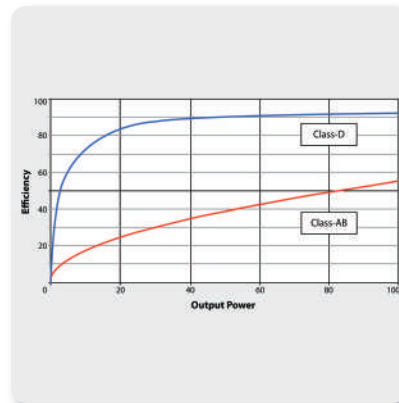

Class-D - Massive Power, Perfect Sound

Thanks to our revolutionary Class-D amplifier technology, we are able to provide you with enormous power and incredible sonic performance in an easy-to-use, ultra-portable and lightweight package. Class-D amplification makes all the difference, offering the ultimate in energy efficiency and eliminating the need for heavy power supplies and massive heat sinks. This amazing technology makes it possible to design and build extremely-powerful products that are significantly lighter in weight than their traditional counterparts, while using less energy and protecting the environment.