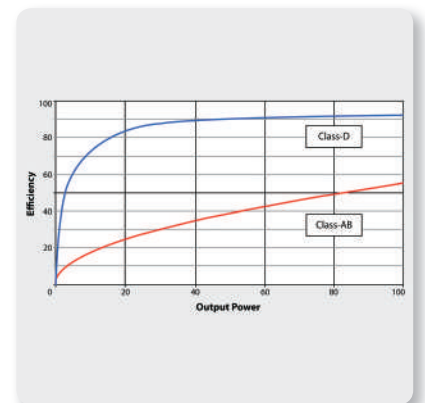

Class-D - Massive Power, Perfect Sound

Thanks to our revolutionary Class-D amplifier technology, we are able to provide you with enormous power and incredible sonic performance in an easy-to-use, ultra-portable and lightweight package. Class-D amplification makes all the difference, offering the ultimate in energy efficiency and eliminating the need for heavy power supplies and massive heat sinks. This amazing technology makes it possible to design and build extremely-powerful products that are significantly lighter in weight than their traditional counterparts, while using less energy and protecting the environment.