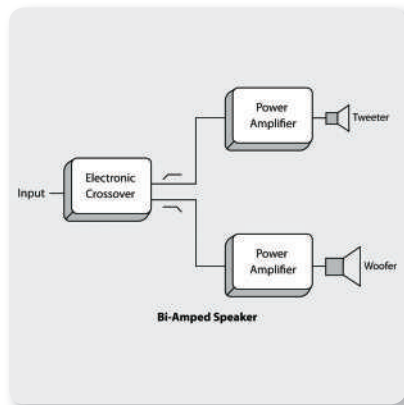

The ULM wireless system combines professional-quality sound with simple setup and an intuitive interface for legendary audio performance right out of the box. Just plug in the ULM receiver "dongle", and instantly you have an exceptional wireless mic system. Freeing you from cables is the simply easy way to own the stage.

Built-in Mixing Capability

The B115W's integrated 2-channel mixer features the same ultra low-noise, high-headroom mic preamps that have made BEHRINGER mixers legendary, and the individual Mic/Line inputs accept virtually level signal you're likely to run across. Variable Input gain controls (with Clip LED) will have you dialing in the perfect level every time. And if you need more coverage, use the convenient Link Output XLR connector to add more active loudspeakers.

Portable Speakers

EUROLIVE B115W

Active 2-Way 15" PA Speaker System with Bluetooth* Wireless Technology, Wireless Microphone Option and Integrated Mixer

Bi-Amplification - The Path to Absolute Signal Integrity