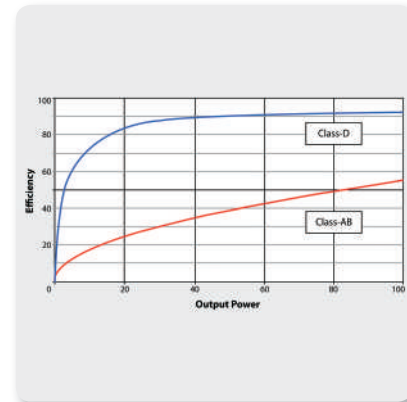

Portable Speakers

EUROLIVE B12X

1000 Watt 2 Way 12" Powered Loudspeaker
with Digital Mixer, Wireless Option,
Remote Control via iOS* / Android* Mobile
App and Bluetooth Audio Streaming

Class-D - Massive Power, Perfect Sound

Thanks to our revolutionary Class-D amplifier technology, we are able to provide you with enormous power and incredible sonic performance in an easy-to-use, ultra-portable and lightweight package. Class-D amplification makes all the difference, offering the ultimate in energy efficiency and eliminating the need for heavy power supplies and massive heat sinks. This amazing technology makes it possible to design and build extremely powerful products that are significantly lighter in weight than their traditional counterparts, while using less energy and protecting the environment.