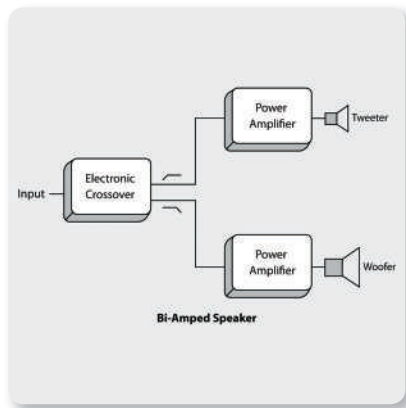

Portable Speakers

EUROLIVE B12X

1000 Watt 2 Way 12" Powered Loudspeaker
with Digital Mixer, Wireless Option,
Remote Control via iOS* / Android* Mobile
App and Bluetooth Audio Streaming

Class-D - Massive Power, Perfect Sound

Thanks to our revolutionary Class-D amplifier technology, we are able to provide you with enormous power and incredible sonic performance in an easy-to-use, ultra-portable and lightweight package. Class-D amplification makes all the difference, offering the ultimate in energy efficiency and eliminating the need for heavy power supplies and massive heat sinks. This amazing technology makes it possible to design and build extremely powerful products that are significantly lighter in weight than their traditional counterparts, while using less energy and protecting the environment.