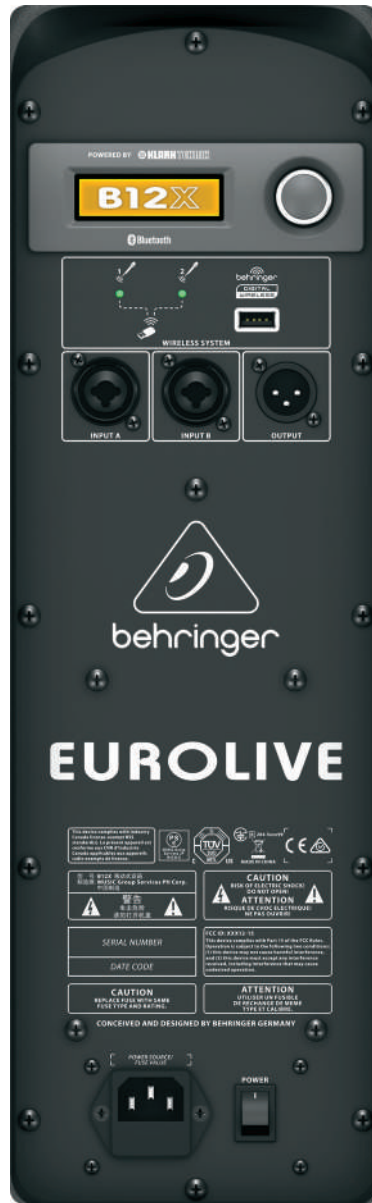

Portable Speakers

EUROLIVE

B12X

1000 Watt 2 Way 12" Powered Loudspeaker with Digital Mixer, Wireless Option, Remote Control via iOS* / Android* Mobile App and Bluetooth Audio Streaming

For service, support or more information contact the BEHRINGER location nearest you:

Europe
MUSIC Group Services UK
Tel: +44 1562 547 100
Email: CARE@music-group.com

USA/Canada
MUSIC Group Services NV Inc.
Tel: +1 702 963 1300
Email: CARE@music-group.com

Japan
MUSIC Group Services JP K.K.
Tel: +81 3 5833 9121
Email: CARE@music-group.com

MUSIC Group accepts no liability for any loss which may be suffered by any person who relies either wholly or in part upon any description, photograph, or statement contained herein. Technical specifications, appearances and other information are subject to change without notice. All trademarks are the property of their respective owners. MIDAS, KLARK TEKNIK, LAB GRUPPEN, LAKE, TANNÖY, TURBOSOUND, TC ELECTRONIC, TC HELICON, BEHRINGER, BUGERA, COOLAUDIO and EUROCOM are trademarks or registered trademarks of MUSIC Group IP Ltd. © MUSIC Group IP Ltd. 2017 All rights reserved.