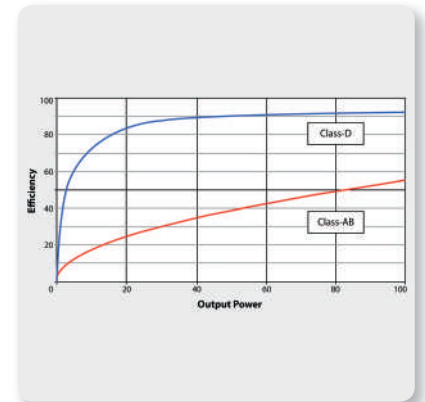

Portable Speakers

EUROLIVE B15X

1000 Watt 2 Way 15" Powered Loudspeaker
with Digital Mixer, Wireless Option,
Remote Control via iOS* / Android* Mobile
App and Bluetooth Audio Streaming

Class-D - Massive Power, Perfect Sound

Thanks to our revolutionary Class-D amplifier technology, we are able to provide you with enormous power and incredible sonic performance in an easy-to-use, ultra-portable and lightweight package. Class-D amplification makes all the difference, offering the ultimate in energy efficiency and eliminating the need for heavy power supplies and massive heat sinks. This amazing technology makes it possible to design and build extremely powerful products that are significantly lighter in weight than their traditional counterparts, while using less energy and protecting the environment.