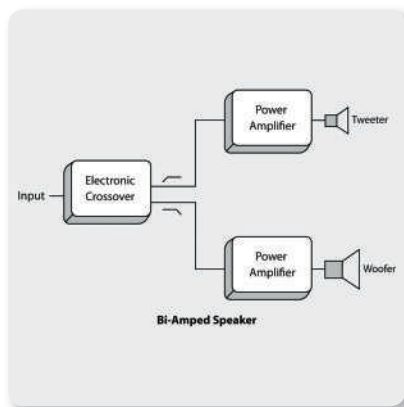

Portable Speakers

EUROLIVE B15X

1000 Watt 2 Way 15" Powered Loudspeaker
with Digital Mixer, Wireless Option,
Remote Control via iOS* / Android* Mobile
App and Bluetooth Audio Streaming

Class-D - Massive Power, Perfect Sound

Thanks to our revolutionary Class-D amplifier technology, we are able to provide you with enormous power and incredible sonic performance in an easy-to-use, ultra-portable and lightweight package. Class-D amplification makes all the difference, offering the ultimate in energy efficiency and eliminating the need for heavy power supplies and massive heat sinks. This amazing technology makes it possible to design and build extremely powerful products that are significantly lighter in weight than their traditional counterparts, while using less energy and protecting the environment.