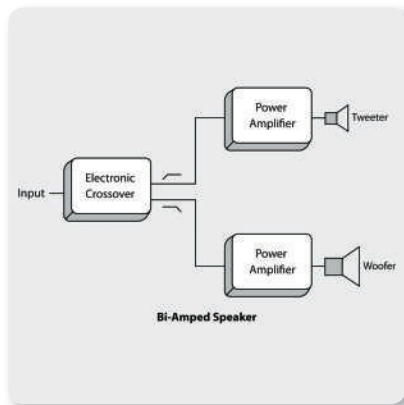

Portable Speakers

EUROLIVE B215D

Active 550-Watt 2-Way
PA Speaker System with
15" Woofer and 1.35"
Compression Driver

Bi-Amplification - The Path to Absolute Signal Integrity

With its 550 ultra-clean Watts of digital output delivered through separately-powered drivers, courtesy of true bi-amping (2 amplifiers per speaker system), the B215D delivers high-resolution sound that really brings out the best in your music. While some of our competitors apply simple passive crossovers, which inaccurately separates the frequency spectrum and degrade driver performance, **BEHRINGER** has gone the extra mile – driving each woofer and tweeter with a separate amplifier for absolute signal integrity.

Custom-Engineered Transducers

Powerful, high-efficiency Class-D amplifiers and Switch Mode Power Supply technology coupled with state-of-the-art DSP functionality sure sounds impressive—but what about the part of the system you actually hear? Our LF (Low Frequency) and HF (High Frequency) transducers are designed specifically for each application – it's what sets us apart from the competition. When you buy a **BEHRINGER** active loudspeaker, you can rest assured the transducers inside have been engineered to perform flawlessly with every other element for truly professional results. The B215D cranks out massive quantities of low end, with articulate, detailed mids and crystal-clear highs.