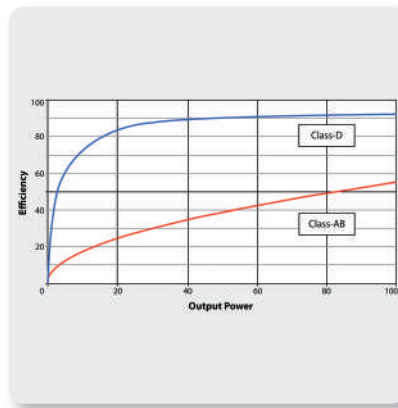

Portable Speakers

EUROLIVE

B215D

Active 550-Watt 2-Way
PA Speaker System with
15" Woofer and 1.35"
Compression Driver

- Additional Line output allows linking of additional speaker systems
- Versatile trapezoidal enclosure design allows different positioning:
  - Stand mounting with 35-mm pole socket
  - Tilts on its side for use as a floor monitor
- Ergonomically shaped handles for easy carrying and setup
- 3-Year Warranty Program*
- Conceived and designed by BEHRINGER Germany