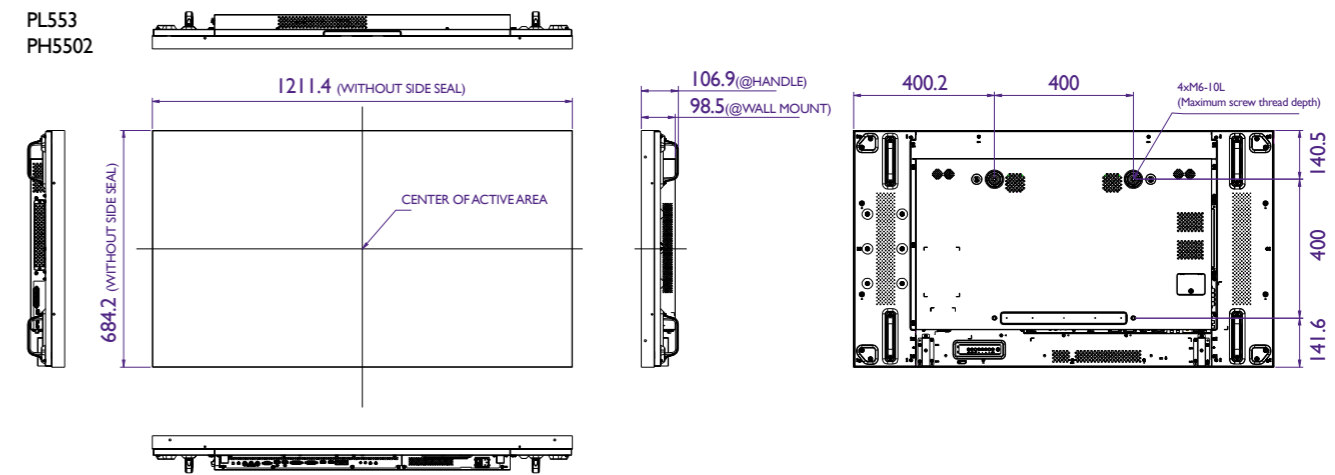

Color Calibration

This time-saver lets you unify video wall color profiles with a controller PC. Instead of manually adjusting individual units, you can effectively eliminate color irregularities and complete the color calibration process for your whole video wall in less than no time.

Flexible Color Temperature Adjustment for Captivating Images

With BenQ's evolutionary Perfect View, it allows the smart signage to adjust the color temperature in a flexible way. This ensures to fine-tune the color temperature with the remote and thus registers subtly the colors displayed to showcase your products in desired effects. Images on the smart panels will become the eye-catcher to captivate your customers in no time.

Dimension

Hassle-Free Display Management

Display and Distribute Content with Ease

Plug a USB flash drive into P series display to instantly play multimedia content. After inserting the USB flash drive, you can precisely arrange a playlist and schedule content playback times so they fit your business's needs.

*each display requires an individual USB drive

Auto ID Setting Prompts Quick Display ID Configuration

BenQ P series is equipped with Auto ID Setting to facilitate simple and quick ID configuration. It detects and configures a display ID as No. 1 by the remote control and the rest of the displays will be automatically configured in numeric order. There's no need to have the other displays setup one by one but allow individual panel adjustment per your purposes. This will greatly save your time and man cost with efficiency and convenience.

DMS Local

DMS Local is a Device Info and Management software based on windows OS. For users who would like to control your displays remotely via LAN, you can download DMS Local software for your operation.