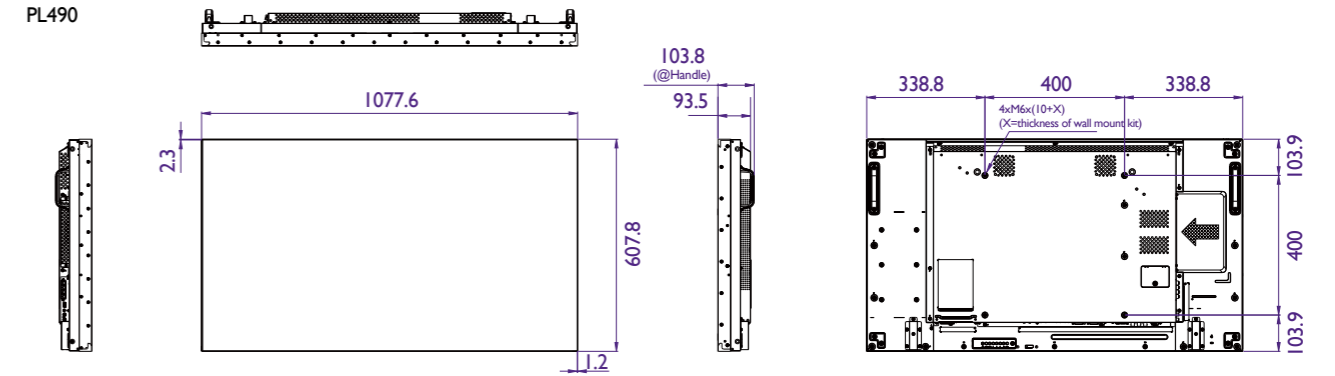

Color Calibration

This time-saver lets you unify video wall color profiles with a controller PC. Instead of manually adjusting individual units, you can effectively eliminate color irregularities and complete the color calibration process for your whole video wall in less than no time.

Flexible Color Temperature Adjustment for Captivating Images

With BenQ's evolutionary Perfect View, it allows the smart signage to adjust the color temperature in a flexible way. This ensures to fine-tune the color temperature with the remote and thus registers subtly the colors displayed to showcase your products in desired effects. Images on the smart panels will become the eye-catcher to captivate your customers in no time.

Dimension

Hassle-Free Display Management

Display and Distribute Content with Ease

Plug a USB flash drive into P series display to instantly play multimedia content. After inserting the USB flash drive, you can precisely arrange a playlist and schedule content playback times so they fit your business's needs.

*each display requires an individual USB drive

Auto ID Setting Prompts Quick Display ID Configuration

BenQ P series is equipped with Auto ID Setting to facilitate simple and quick ID configuration. It detects and configures a display ID as No. 1 by the remote control and the rest of the displays will be automatically configured in numeric order. There's no need to have the other displays setup one by one but allow individual panel adjustment per your purposes. This will greatly save your time and man cost with efficiency and convenience.

DMS Local

DMS Local is a Device Info and Management software based on windows OS. For users who would like to control your displays remotely via LAN, you can download DMS Local software for your operation.