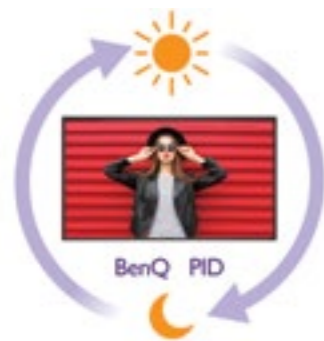

Boasting an ultra-narrow bezel design, P series video walls are free of visual distractions and primed to offer a seamless viewing experience that will delight and captivate your customers.

*Actual bezel-to-bezel dimensions may exceed the listed minimum value due to different tilting methods.