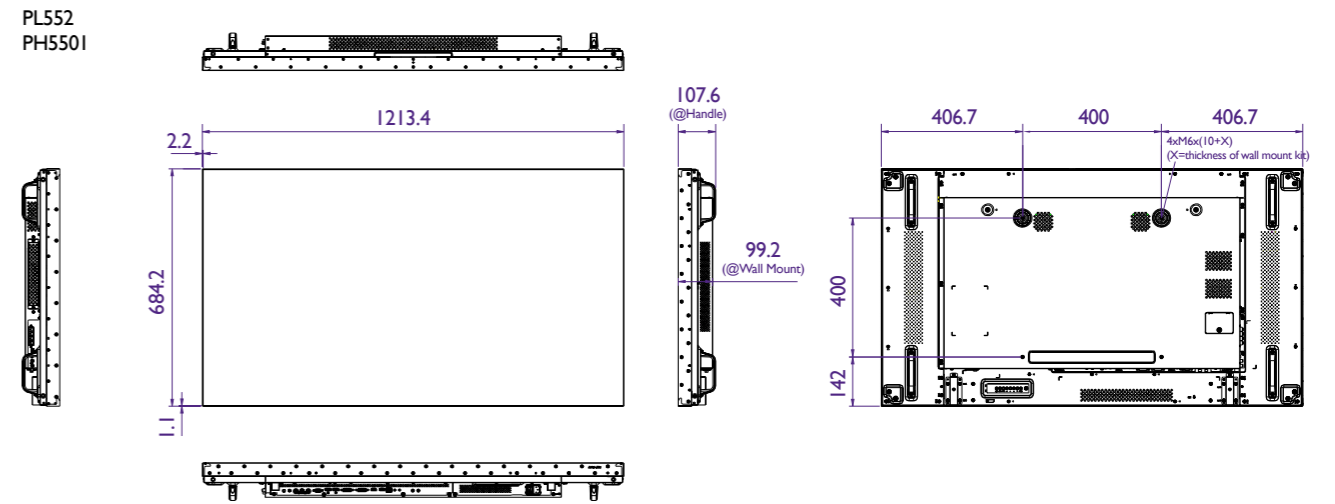

Color Calibration

This time-saver lets you unify video wall color profiles with a controller PC. Instead of manually adjusting individual units, you can effectively eliminate color irregularities and complete the color calibration process for your whole video wall in less than no time.

Flexible Color Temperature Adjustment for Captivating Images

With BenQ's evolutionary Perfect View, it allows the smart signage to adjust the color temperature in a flexible way. This ensures to fine-tune the color temperature with the remote and thus registers subtly the colors displayed to showcase your products in desired effects. Images on the smart panels will become the eye-catcher to captivate your customers in no time.

Dimension

Hassle-Free Display Management

Display and Distribute Content with Ease

Plug a USB flash drive into P series display to instantly play multimedia content. After inserting the USB flash drive, you can precisely arrange a playlist and schedule content playback times so they fit your business's needs.

*each display requires an individual USB drive

Auto ID Setting Prompts Quick Display ID Configuration

BenQ P series is equipped with Auto ID Setting to facilitate simple and quick ID configuration. It detects and configures a display ID as No. 1 by the remote control and the rest of the displays will be automatically configured in numeric order. There's no need to have the other displays setup one by one but allow individual panel adjustment per your purposes. This will greatly save your time and man cost with efficiency and convenience.

DMS Local

DMS Local is a Device Info and Management software based on windows OS. For users who would like to control your displays remotely via LAN, you can download DMS Local software for your operation.