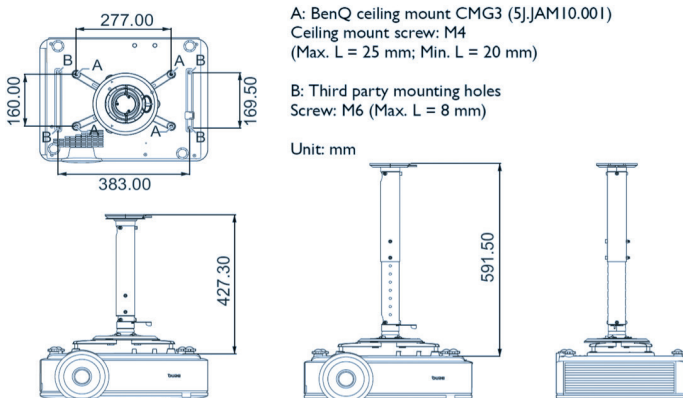

Ceiling Mount Chart

BenQ Europe B.V.

Meerenakkerweg 1-17
5652 AR Eindhoven
The Netherlands
Tel: +31 88 8889200

BenQ.eu

© 2018 BenQ Corp. Specifications may vary by region, please visit your local stores for details. Actual product's features and specifications are subject to change without notice. This material may include corporate names and trademarks of third parties which are the properties of the third parties respectively.

BENQ

Just Projectors, Unit 7, Campbell Court, Bramley Hampshire, RG26 5EG