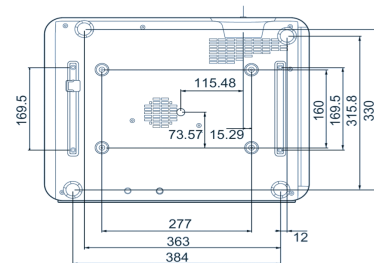

Ceiling Mount Chart

BenQ Europe B.V.

Meerenakkerweg 1-17
5652 AR Eindhoven
The Netherlands
Tel: +31 88 8889200

BenQ.eu

© 2018 BenQ Corp. Specifications may vary by region, please visit your local stores for details. Actual product's features and specifications are subject to change without notice. This material may include corporate names and trademarks of third parties which are the properties of the third parties respectively.

BENQ

Just Projectors, Unit 7, Campbell Court, Bramley Hampshire, RG26 5EG