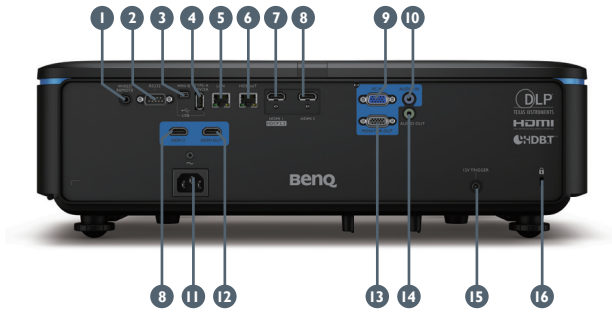

Input and Output Terminals

- ① Wired Remote Input
- ② RS232 Input (D-sub 9pin, male)
- ③ USB Type B (Service)
- ④ USB Type A (5V / 2A power)
- ⑤ LAN Port (RJ45 for Network control)
- ⑥ HDBaseT
- ⑦ HDMI Input (HDCP 2.2)
- ⑧ HDMI Input
- ⑨ PC Input
- ⑩ Audio Input (mini jack)
- ⑪ AC Power Jack
- ⑫ HDMI Output
- ⑬ Monitor Output (D-sub 15pin, female)
- ⑭ Audio Output (mini jack)
- ⑮ 12V Trigger
- ⑯ Kensington anti-theft lock slot