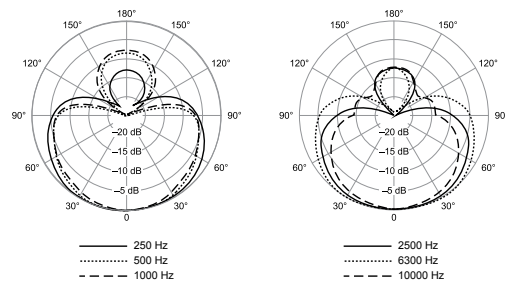

Polar Pattern