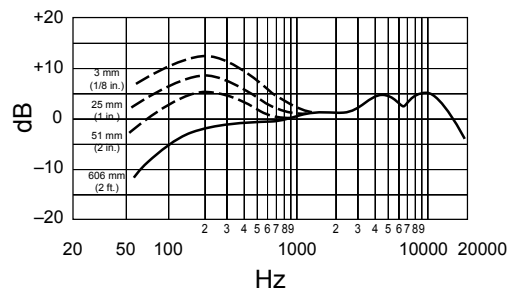

Frequency Response

SHURE®

LEGENDARY
PERFORMANCE™

www.shure.com

©2015 Shure Incorporated