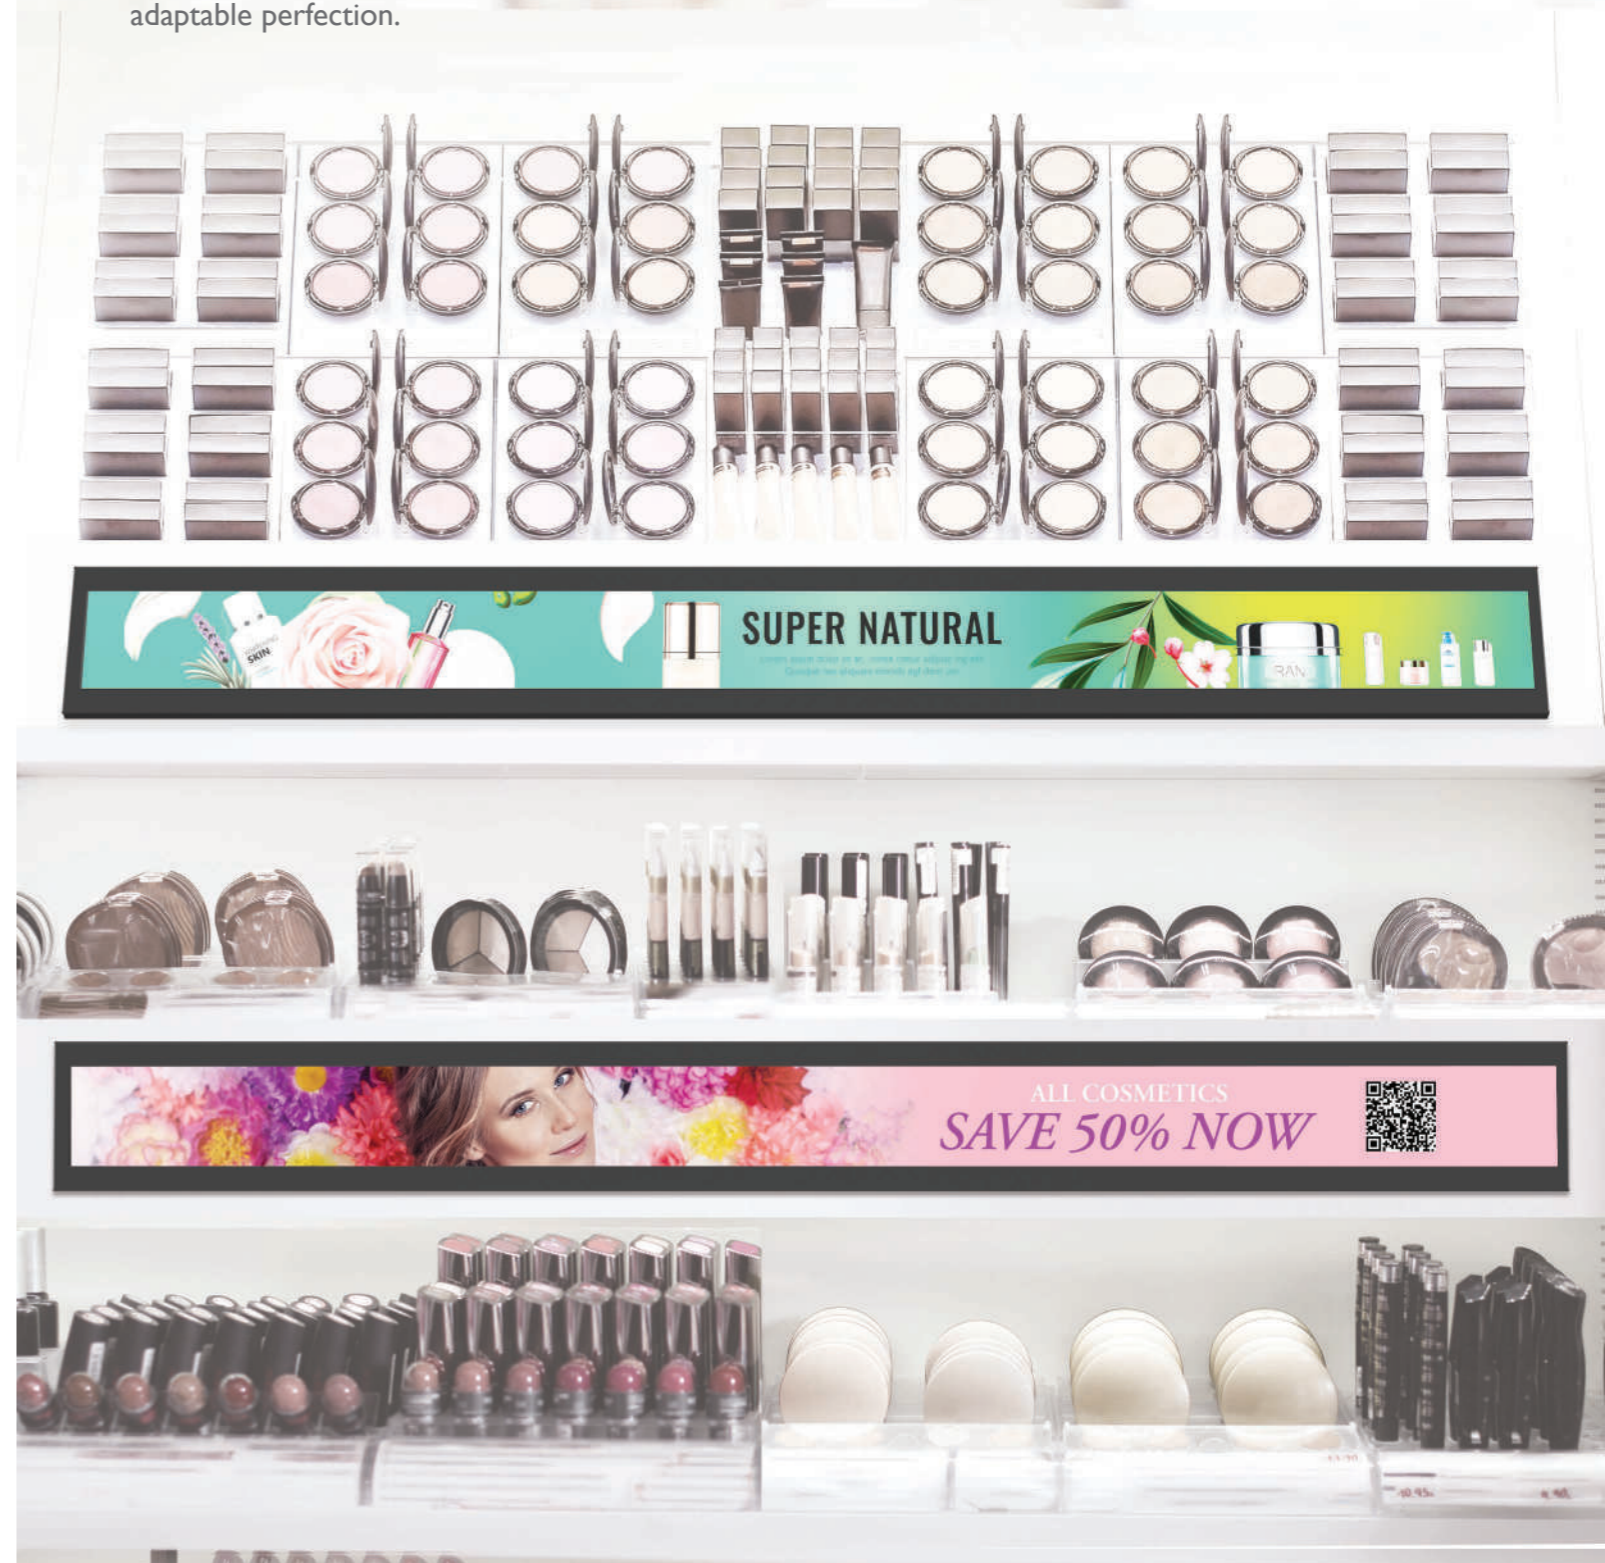

Because it matters

Dealer's Stamp

Headquarters BenQ Corporation 16 Jihu Road, Neihu, Taipei 114, Taiwan Tel : +886-2-2727-8899 Fax : +886-2-2656-2438	Asia Pacific BenQ Asia Pacific Corp. 12 Jihu Road, Neihu, Taipei 114, Taiwan Tel : +886-2-2727-8899 Fax : +886-2-2656-2438	China BenQ (IT) Co., Ltd. 181 Zhuyuan Road, Suzhou New District, Suzhou, China Tel : +86-512-6807-8800 Fax : +86-512-6809-7010	North America BenQ America Corp. 3200 Park Center Drive, Suite 150 Costa Mesa, CA 92626 U.S.A. Tel : +1-714-559-4900 Fax : +1-714-557-0200	Europe BenQ Europe B.V. Meerenakkerweg 1-17, 5652 AR Eindhoven, The Netherlands Tel : +31(0) 88-888-9200 Fax : +31(0) 88-888-9299	Latin and Central America BenQ Latin America Corp. 8200 N.W. 33 Street, Suite 301 Miami, FL 33122 U.S.A. Tel : +1-305-421 1200 Fax : +1-305-4211201

© 2019 BenQ Corp. Specification may vary by region, please visit your local stores for details. Actual product's features and specifications are subject to change without notice. This material may include corporate names and trademarks of third parties which are the properties of the third parties respectively. Doc: DSP_BH240I/ BH280I/ BH350I/ BH380I/ BH380ID/ BH280IN/ BH380IN_DS_EN_201904

BenQ Stretch Display Series

Where there is space, there is opportunity for adaptable perfection.

BH240I / BH280I / BH350I / BH380I / BH380ID / BH280IN / BH380IN