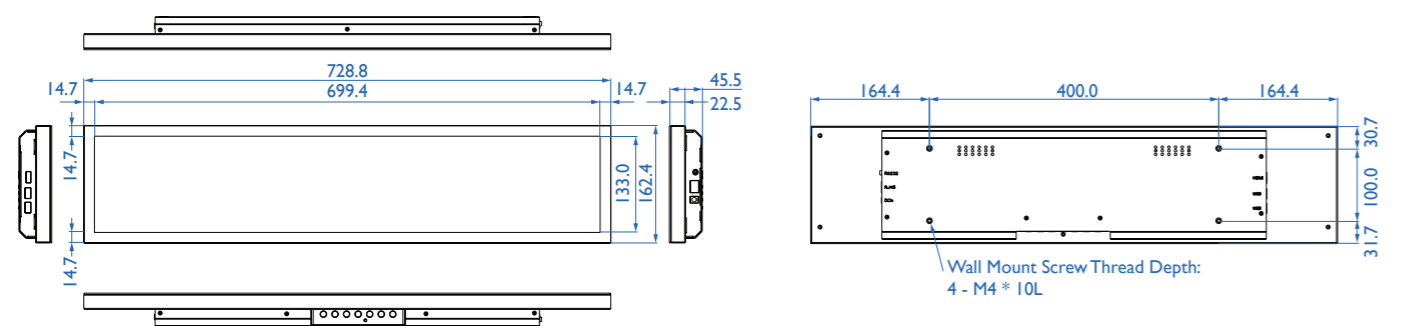

Dimension(mm)

BH280I

Input/output terminals

The object of the declaration described above is in conformity with the relevant Union harmonization legislation. The products are suitable for applications in retail (including but not limited to high fashion, fast fashion, grocery, show rooms, restaurants, and shopping centers), leisure, transportation, healthcare and more.

EMC Directive 2014/30/EU | LVD Directive 2014/35/EU | RoHS Directive 2011/65/EU
Ecodesign Directive 2009/125/EC | Turkish ErP (Decision 2010/643)

The following harmonized standards and technical specification have been applied:
EN 55024:2010+A1:2015 | EN 55032:2015; Class A | EN 61000-3-2:2014 | EN61000-3-3:2013
EN 50581:2012 | EN 60950-1:2006+A11:2009+A1:2010+A12:2011+A2:2013