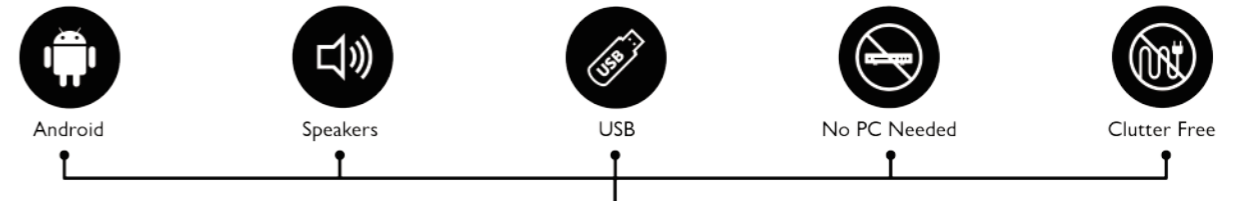

Last Mile Promotion

The BenQ Stretch Display's special long-and-narrow design lets it fit anywhere on a shelf, making a large impact while using little space. By replacing ordinary paper price tags with audio and video content, the BenQ Stretch Display Series is built to attract customers' attention and boost sales.