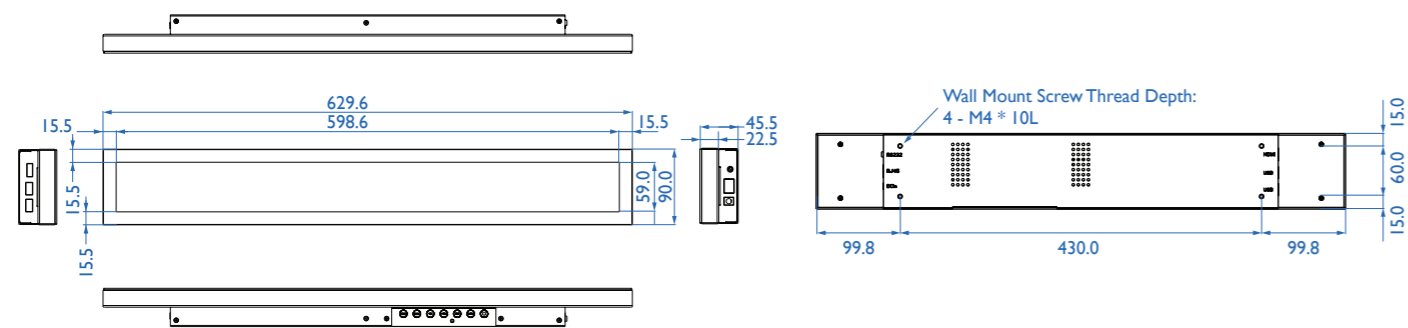

Dimension(mm)

BH240I