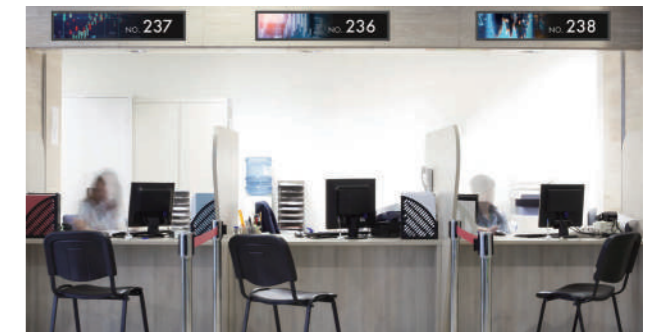

In-shelf Displays BH2401 / BH3501

Top-shelf Displays BH2801

Counter Displays BH2401

❖ Fast Fashion & High Fashion

Advertise in any long and narrow space with vertical, horizontal, and double-sided options

Double-Sided Stretch Displays BH3801D

Promotional Display BH3801

Promotional Display BH2801

❖ Supermarket

Customers can see the latest discounts and promotional information

Top-shelf Displays BH2801

Top-shelf Displays BH3801

Top-shelf Displays BH2401

❖ Malls, Banks, Offices, and Public Transportation

Suitable for wide applications in a variety of spaces

Informational Displays BH3801

Informational Displays BH2401

Informational Displays BH3801