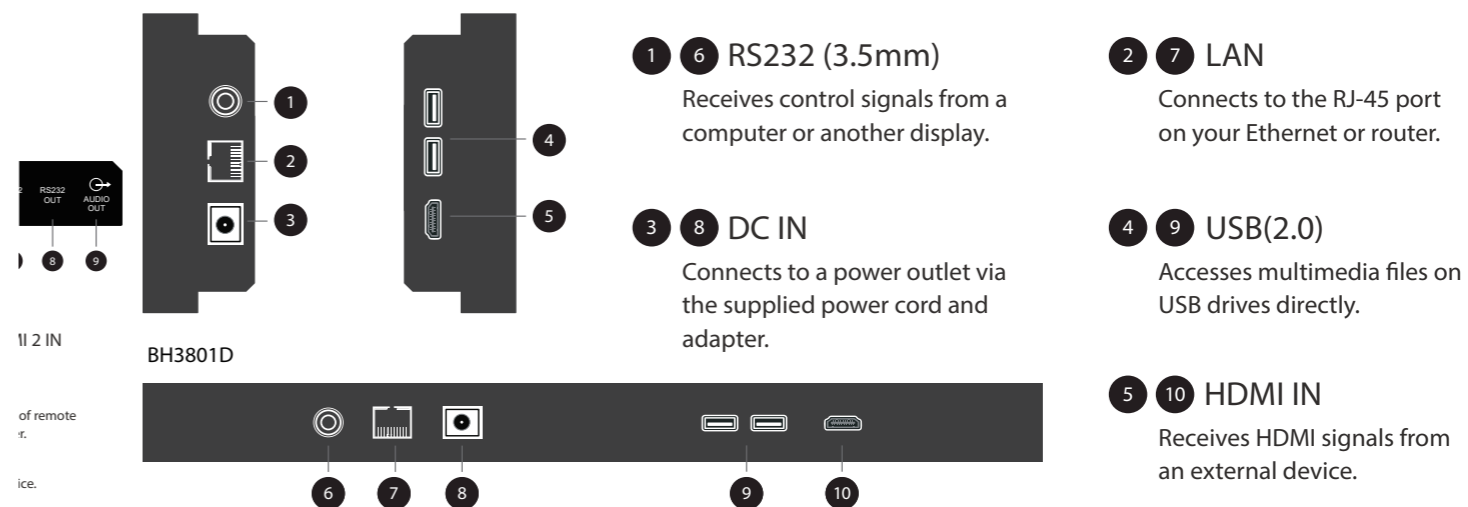

Input/output terminals

BH240I / BH280I / BH350I / BH380I / BH280IN / BH380IN

The object of the declaration described above is in conformity with the relevant Union harmonization legislation. The products are suitable for applications in retail (including but not limited to high fashion, fast fashion, grocery, show rooms, restaurants, and shopping centers), leisure, transportation, healthcare and more.