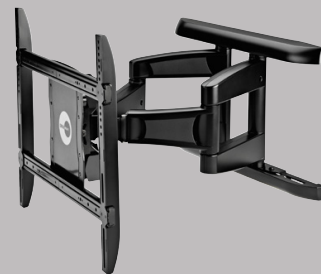

# CI175T product information sheet

A global manufacturer of A/V mounts for residential and commercial applications, OmniMount has set industry standards for over 35 years with groundbreaking design and engineering, superior quality and long-term reliability. A quick installation and locking bar make the CI175T great for residential or commercial applications.

## Product Benefits

- Low profile offers sufficient room for cable connections and cooling while keeping TV close to the wall
- Tilt TV forward to reduce glare or for overhead installations
- Lift n' Lock™ feature offers easy, three-step installation
- Open frame provides ample room for power and A/V cutouts behind TV
- Vertical rails fit VESA and non-VESA TVs
- Vertical rails slide on wall plate for minor left/right repositioning
- Locking bar secures TV to mount
- Includes complete hardware kit

## Product Specifications

**Fits most:** 37–80" TVs  
**Supports up to:** 175 lbs (79,4 kg)  
**Tilt:** Up to +15°  
**Mounting profile:** 2.7" (6,9 cm)  
**Universal & VESA compliant:**  
100x100 to 600x400  
**Mounting:** Double-stud or solid wall  
**Warranty:** 5 years  
**Color:** Black

## Series

Full Motion Mount

Tilt Mounts

Fixed Mounts

Keeping ease of installation in mind, the CI175T was designed to be installed in a few simple steps

[800.MOUNT.IT](http://800.MOUNT.IT) (800.668.6848)

OMNI MOUNT