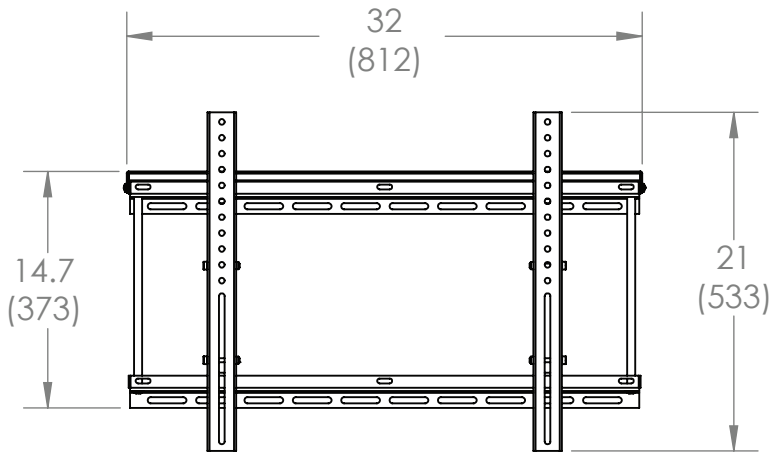

## Product Specifications

**Fits most:** 37–80" TVs  
**Supports up to:** 175 lbs (79,4 kg)  
**Tilt:** Up to +15°  
**Mounting profile:** 2.7" (6,9 cm)  
**Universal & VESA compliant:**  
100x100 to 600x400  
**Mounting:** Double-stud or solid wall  
**Warranty:** 5 years  
**Color:** Black

## Series

Full Motion Mount

Tilt Mounts

Fixed Mounts

Keeping ease of installation in mind, the CI175T was designed to be installed in a few simple steps

[800.MOUNT.IT](http://800.MOUNT.IT) (800.668.6848)

OMNI MOUNT

# CI175T technical data sheet

FRONT VIEW

MOUNTING PROFILE

PANEL ATTACHMENT -  
VESA COMPATABILITY (mm)

WALL MOUNTING

inches (mm)

	Packaging UPC	MC UPC
Americas	698833042658	10698833042655
International	NA	NA

	Dimensions WxDxH inches (mm)	Wt lbs (kg)	Qty
Box	34.2 x 15.8 x 2.5 (869x402x64)	14.1 (6,4)	NA
MC	34.6 x 16.3 x 6.2 (878x415x158)	30 (13,6)	2

Box Contents	Qty
Wall plate	1
Tilt rail	2
Locking bar	1
Complete mount installation hardware kit	1