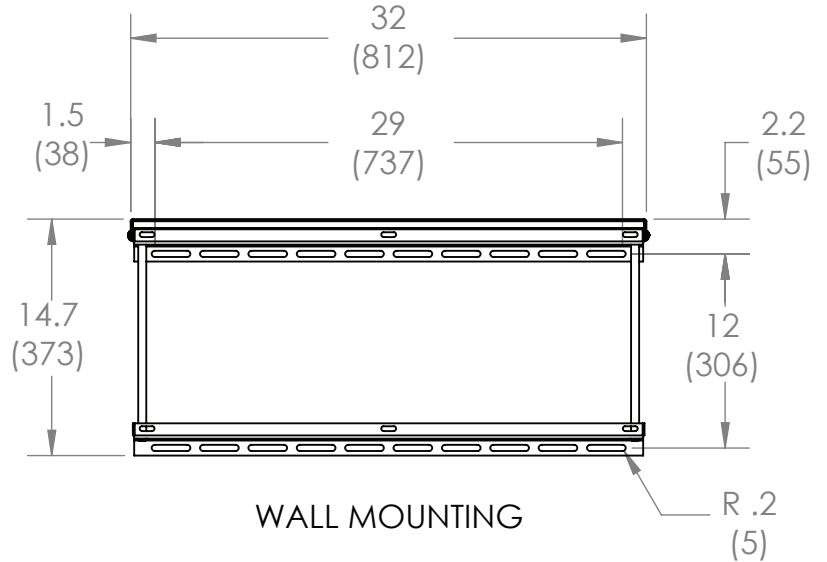

## Product Specifications

**Fits most:** 37–80" TVs  
**Supports up to:** 175 lbs (79,4 kg)  
**Tilt:** Up to +15°  
**Mounting profile:** 2.7" (6,9 cm)  
**Universal & VESA compliant:**  
100x100 to 600x400  
**Mounting:** Double-stud or solid wall  
**Warranty:** 5 years  
**Color:** Black

# CI175T technical data sheet

FRONT VIEW

MOUNTING PROFILE

PANEL ATTACHMENT -  
VESA COMPATABILITY (mm)

WALL MOUNTING

inches (mm)

	Packaging UPC	MC UPC
Americas	698833042658	10698833042655
International	NA	NA

	Dimensions WxDxH inches (mm)	Wt lbs (kg)	Qty
Box	34.2 x 15.8 x 2.5 (869x402x64)	14.1 (6,4)	NA
MC	34.6 x 16.3 x 6.2 (878x415x158)	30 (13,6)	2

Box Contents	Qty
Wall plate	1
Tilt rail	2
Locking bar	1
Complete mount installation hardware kit	1