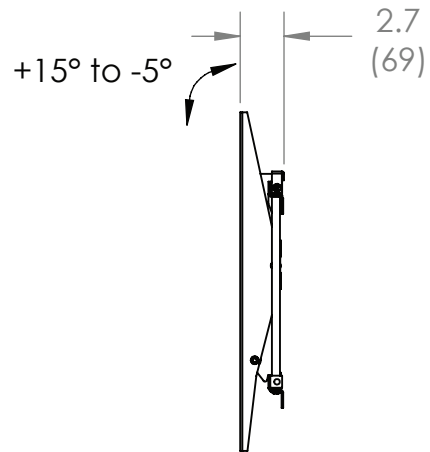

## Product Specifications

**Fits most:** 37–80" TVs  
**Supports up to:** 175 lbs (79,4 kg)  
**Tilt:** Up to +15°  
**Mounting profile:** 2.7" (6,9 cm)  
**Universal & VESA compliant:**  
100x100 to 600x400  
**Mounting:** Double-stud or solid wall  
**Warranty:** 5 years  
**Color:** Black

## Series

Full Motion Mount

Tilt Mounts

Fixed Mounts

Keeping ease of installation in mind, the CI175T was designed to be installed in a few simple steps

[800.MOUNT.IT](http://800.MOUNT.IT) (800.668.6848)

OMNI MOUNT

# CI175T technical data sheet

FRONT VIEW

MOUNTING PROFILE

PANEL ATTACHMENT -  
VESA COMPATABILITY (mm)

WALL MOUNTING

inches (mm)

	Packaging UPC	MC UPC
Americas	698833042658	10698833042655
International	NA	NA

	Dimensions WxDxH inches (mm)	Wt lbs (kg)	Qty
Box	34.2 x 15.8 x 2.5 (869x402x64)	14.1 (6,4)	NA
MC	34.6 x 16.3 x 6.2 (878x415x158)	30 (13,6)	2

Box Contents	Qty
Wall plate	1
Tilt rail	2
Locking bar	1
Complete mount installation hardware kit	1