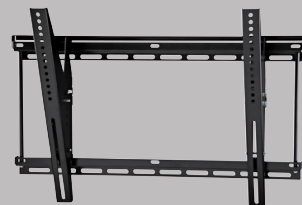

## Product Benefits

- Low profile offers sufficient room for cable connections and cooling while keeping TV close to the wall
- Tilt TV forward to reduce glare or for overhead installations
- Lift n' Lock™ feature offers easy, three-step installation
- Open frame provides ample room for power and A/V cutouts behind TV
- Vertical rails fit VESA and non-VESA TVs
- Vertical rails slide on wall plate for minor left/right repositioning
- Locking bar secures TV to mount
- Includes complete hardware kit

## Product Specifications

**Fits most:** 37–80" TVs  
**Supports up to:** 175 lbs (79,4 kg)  
**Tilt:** Up to +15°  
**Mounting profile:** 2.7" (6,9 cm)  
**Universal & VESA compliant:**  
100x100 to 600x400  
**Mounting:** Double-stud or solid wall  
**Warranty:** 5 years  
**Color:** Black

## Series

Full Motion Mount

Tilt Mounts

Fixed Mounts

Keeping ease of installation in mind, the CI175T was designed to be installed in a few simple steps

[800.MOUNT.IT](http://800.MOUNT.IT) (800.668.6848)

OMNI MOUNT