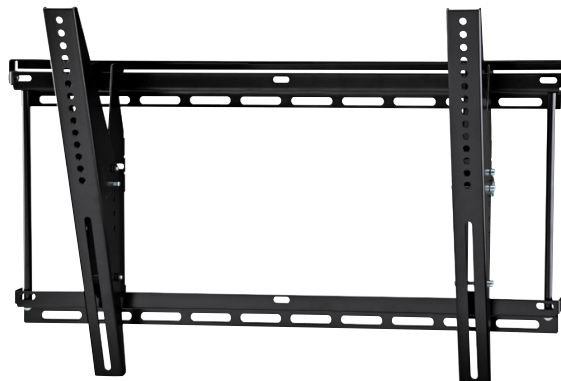

# CI175T product information sheet

A global manufacturer of A/V mounts for residential and commercial applications, OmniMount has set industry standards for over 35 years with groundbreaking design and engineering, superior quality and long-term reliability. A quick installation and locking bar make the CI175T great for residential or commercial applications.

## Product Benefits

- Low profile offers sufficient room for cable connections and cooling while keeping TV close to the wall
- Tilt TV forward to reduce glare or for overhead installations
- Lift n' Lock™ feature offers easy, three-step installation
- Open frame provides ample room for power and A/V cutouts behind TV
- Vertical rails fit VESA and non-VESA TVs
- Vertical rails slide on wall plate for minor left/right repositioning
- Locking bar secures TV to mount
- Includes complete hardware kit

## Product Specifications

**Fits most:** 37–80" TVs  
**Supports up to:** 175 lbs (79,4 kg)  
**Tilt:** Up to +15°  
**Mounting profile:** 2.7" (6,9 cm)  
**Universal & VESA compliant:**  
100x100 to 600x400  
**Mounting:** Double-stud or solid wall  
**Warranty:** 5 years  
**Color:** Black

# CI175T technical data sheet

FRONT VIEW

MOUNTING PROFILE

PANEL ATTACHMENT -  
VESA COMPATABILITY (mm)

WALL MOUNTING

inches (mm)

	Packaging UPC	MC UPC
Americas	698833042658	10698833042655
International	NA	NA