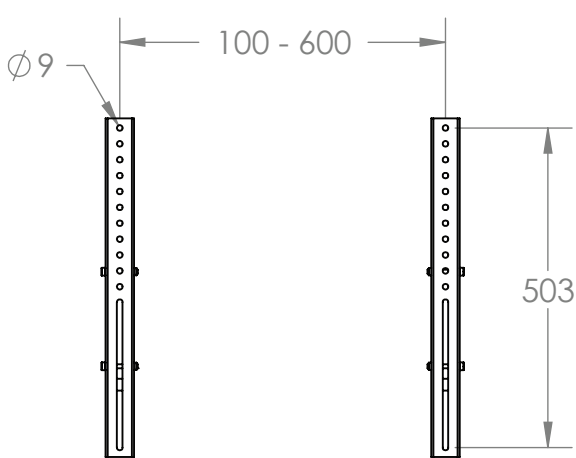

## Product Specifications

**Fits most:** 37–80" TVs  
**Supports up to:** 175 lbs (79,4 kg)  
**Tilt:** Up to +15°  
**Mounting profile:** 2.7" (6,9 cm)  
**Universal & VESA compliant:**  
100x100 to 600x400  
**Mounting:** Double-stud or solid wall  
**Warranty:** 5 years  
**Color:** Black

# CI175T technical data sheet

FRONT VIEW

MOUNTING PROFILE

PANEL ATTACHMENT -  
VESA COMPATABILITY (mm)

WALL MOUNTING

inches (mm)

	Packaging UPC	MC UPC
Americas	698833042658	10698833042655
International	NA	NA

	Dimensions WxDxH inches (mm)	Wt lbs (kg)	Qty
Box	34.2 x 15.8 x 2.5 (869x402x64)	14.1 (6,4)	NA
MC	34.6 x 16.3 x 6.2 (878x415x158)	30 (13,6)	2

Box Contents	Qty
Wall plate	1
Tilt rail	2
Locking bar	1
Complete mount installation hardware kit	1