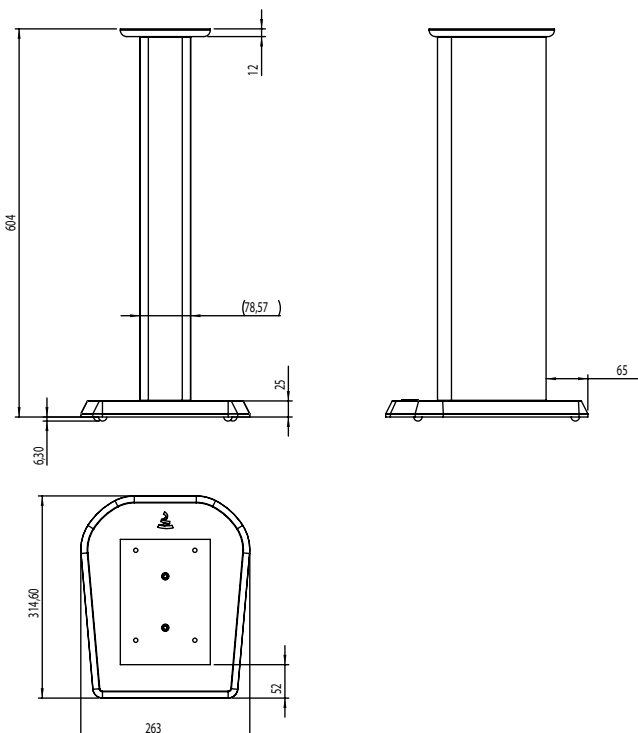

CHORUS S 700

Product specification sheet

NEW
2013

Key features

- High-end design.
- Chorus 706 and 705 fixed on plate with screws.
- Black Satin finish.

Height	24" (610mm)
Weight	7.9lbs (3.6kg)