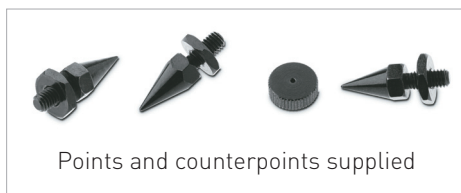

CHORUS S 700

Product specification sheet

NEW
2013

Key features

- High-end design.
- Chorus 706 and 705 fixed on plate with screws.
- Black Satin finish.

Height	24" (610mm)
Weight	7.9lbs (3.6kg)