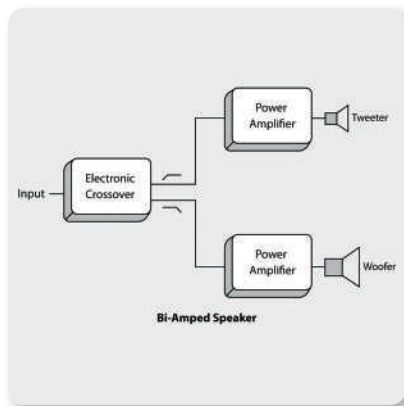

Beauty is Much More Than Skin Deep

Inside these active monitors is the equivalent of a 2-way electronic crossover, a graphic equalizer, a parametric equalizer, a mic preamp and a Class-D power amp! A long-excursion 12" driver delivers deep, punchy low end, while the 1" compression driver, mounted in a custom-designed horn, provides ultra-wide dispersion of clean, crisp highs. These systems work together seamlessly, cranking out 300 Watts of super-clean power, and here's the best part – you don't have to be a sound engineer to run it!

Bi-Amplification - The Path to Absolute Signal Integrity

With its 300 ultra-clean Watts of digital output delivered through separately-powered drivers, courtesy of true bi-amping (2 amplifiers per speaker system), the F1320D delivers high-resolution sound that really brings out the best in your music. While some of our competitors apply simple passive crossovers, which inaccurately separates the frequency spectrum and degrade driver performance, **BEHRINGER** has gone the extra mile – driving each woofer and tweeter with a separate amplifier for absolute signal integrity.

Instant PA System

You can set up an instant sound system with just one F1320D and a microphone or MP3 player. Thanks to the built-in preamp, you can connect a dynamic mic directly to the F1320D and raise and lower the volume with the Level control. Fast and easy to set up, you can be ready for "show-time" at a moment's notice. There's even a built-in 35-mm socket, so you can mount the F1320D on a standard speaker pole for use as a PA system. And if you need more coverage, chain together as many F1320Ds as you'd like via the convenient XLR or 1/4" TRS LINK OUTPUT connector.