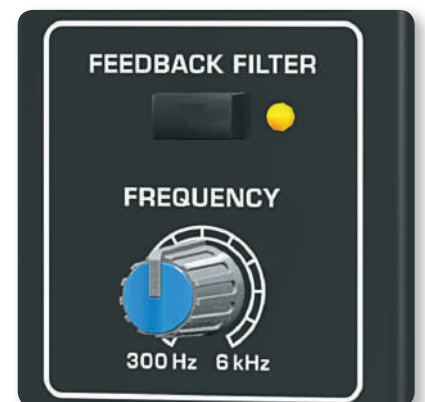

Integrated Feedback Filter and Sound Processor

The built-in adjustable feedback filter helps eliminate annoying squeals and howls so you can crank up the volume, allowing you to hear yourself above all the raging chaos, a.k.a., your band! After all, the main reason to have a monitor is so you can hear yourself, right? The EUROLIVE F1320D helps you perform up to your true potential. Additionally, a built-in sound processor works behind the scenes, ensuring the ultimate in sound quality, overall system control and speaker protection.