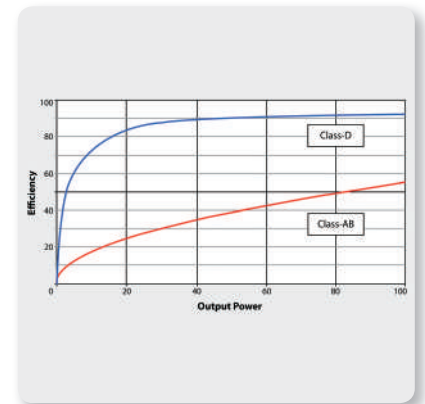

Bi-Amplification - The Path to Absolute Signal Integrity

With its 300 ultra-clean Watts of digital output delivered through separately-powered drivers, courtesy of true bi-amping (2 amplifiers per speaker system), the F1320D delivers high-resolution sound that really brings out the best in your music. While some of our competitors apply simple passive crossovers, which inaccurately separates the frequency spectrum and degrade driver performance, **BEHRINGER** has gone the extra mile – driving each woofer and tweeter with a separate amplifier for absolute signal integrity.