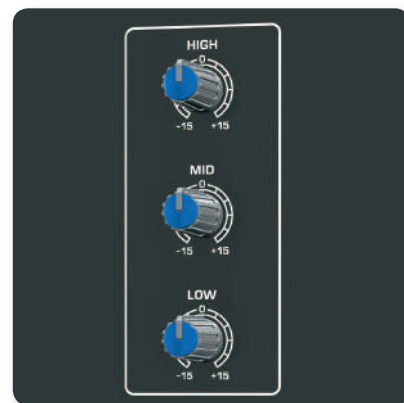

Portable Speakers

EUROLIVE F1320D

Active 300-Watt 2-Way Monitor
Speaker System with 12" Woofer,
1" Compression Driver and
Feedback Filter

Custom-Engineered Transducers

Powerful, high-efficiency Class-D amplifiers and Switch Mode Power Supply technology coupled with state-of-the-art DSP functionality sure sounds impressive – but what about the part of the system you actually hear? Our LF (Low Frequency) and HF (High Frequency) transducers are designed specifically for each application – it's what sets us apart from the competition. When you buy a **BEHRINGER** active loudspeaker, you can rest assured that the transducers inside have been engineered to perform flawlessly in conjunction with every other element for truly professional results.

Speaking of Control...

The F1320D doesn't just sound great, it gives you instant control of your monitor, even during your performance – something passive monitors simply cannot deliver! Need more volume? Turn the LEVEL dial until the desired volume is reached, getting too much bass or treble? Just reach down and tweak the 3-band EQ (High, Mid, Low) to tailor a rich, exciting sound. We've even provided the first line of defense against feedback, a dedicated Frequency dial you can adjust to eliminate troublesome mic squeals. Total control is always right at your fingertips with the EUROLIVE F1320D.

Instant PA System

You can set up an instant sound system with just one F1320D and a microphone or MP3 player. Thanks to the built-in preamp, you can connect a dynamic mic directly to the F1320D and raise and lower the volume with the Level control. Fast and easy to set up, you can be ready for "show-time" at a moment's notice. There's even a built-in 35-mm socket, so you can mount the F1320D on a standard speaker pole for use as a PA system. And if you need more coverage, chain together as many F1320Ds as you'd like via the convenient XLR or 1/4" TRS LINK OUTPUT connector.