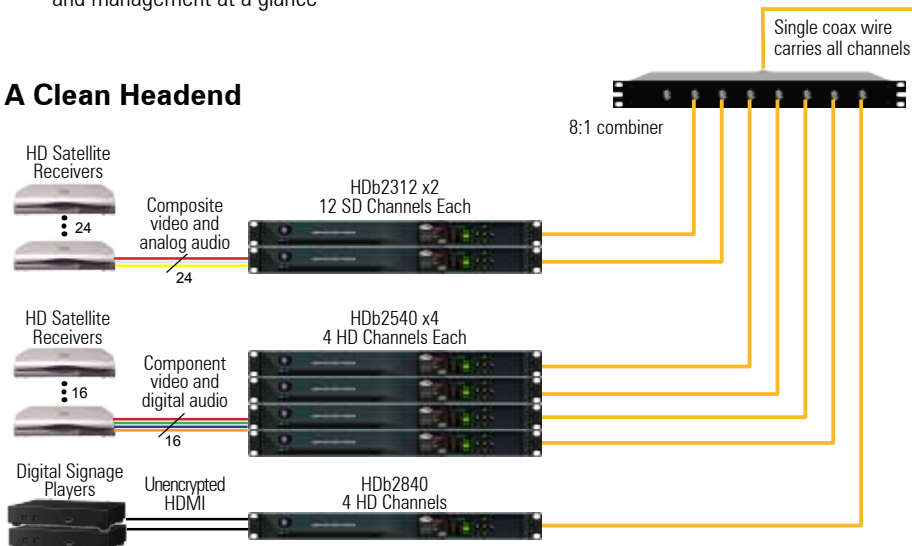

A Clean Headend

HDbridge2000
SERIES

Easy Setup
Simple Installation
Quick Rollout
It's Done.

BOSTON | DENVER | LONDON

zeevee.com