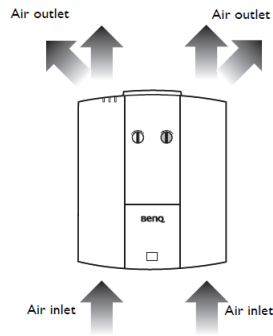

Connectivity

	Quantity		Quantity
1 LAN Port (RJ45 for Network control)	1	11 RS232 In (D-sub 9pin, male)	1
2 Wired Remote In	1		
3 12V Trigger	1		
4 HDBaseT (RJ45 for Video and Audio Display)	1		
5 Monitor out (D-sub 15pin, Female)	1		
6 Computer In-1 (D-sub 15pin, Female)	1		
7 HDMI 1 (4K)	1		
8 HDMI 2	1		
9 USB Mini-B (Service)	1		
10 USB TypeA (2A power)	1		

Installation

470.7 mm (W) × 224.9 mm (H) × 564.7 mm (D)

Unit: mm

Ceiling mount screw: M6
(Max L = 25 mm; Min L = 20 mm)
Unit: mm

Ventilation

Logo & Certification