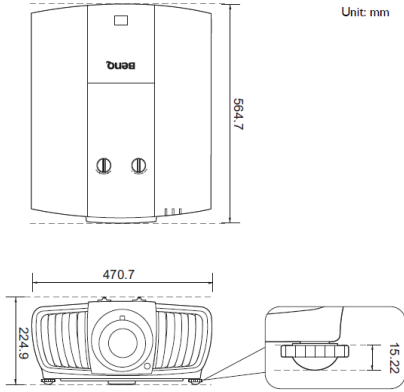

Power

Power Consumption(Max/Normal/Eco)	Max 595W, Normal 540W, Eco 430W.
Standby Power Consumption	Normal < 0.5W, Network < 3W.
Power Supply	100 ~ 240V AC

Dimension and Weight

Product Dimensions (WxHxD)	470.7x 224.9 x 564.7 mm
Product Weight	19.2kg

Installation

470.7 mm (W) × 224.9 mm (H) × 564.7 mm (D)

Unit: mm

Ceiling mount screw: M6
(Max L = 25 mm; Min L = 20 mm)
Unit: mm

Ventilation

Logo & Certification