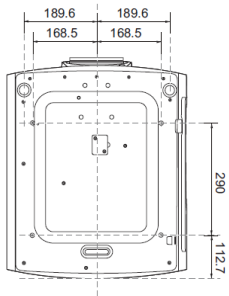

Power

Power Consumption(Max/Normal/Eco)	Max 595W, Normal 540W, Eco 430W.
Standby Power Consumption	Normal < 0.5W, Network < 3W.
Power Supply	100 ~ 240V AC

Dimension and Weight

Product Dimensions (WxHxD)	470.7x 224.9 x 564.7 mm
Product Weight	19.2kg

Connectivity

	Quantity		Quantity
1 LAN Port (RJ45 for Network control)	1	11 RS232 In (D-sub 9pin, male)	1
2 Wired Remote In	1		
3 12V Trigger	1		
4 HDBaseT (RJ45 for Video and Audio Display)	1		
5 Monitor out (D-sub 15pin, Female)	1		
6 Computer In-1 (D-sub 15pin, Female)	1		
7 HDMI 1 (4K)	1		
8 HDMI 2	1		
9 USB Mini-B (Service)	1		
10 USB TypeA (2A power)	1		

Installation

470.7 mm (W) × 224.9 mm (H) × 564.7 mm (D)

Unit: mm

Ceiling mount screw: M6
(Max L = 25 mm; Min L = 20 mm)
Unit: mm

Ventilation

Logo & Certification