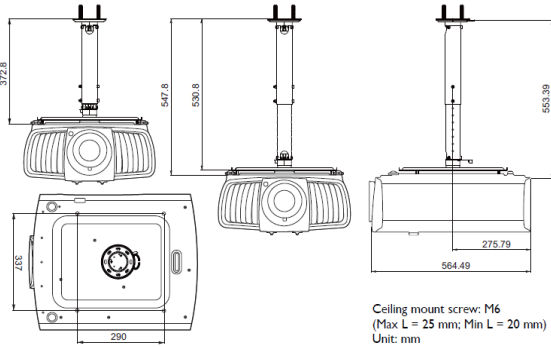

Connectivity

	Quantity		Quantity
1 LAN Port (RJ45 for Network control)	1	11 RS232 In (D-sub 9pin, male)	1
2 Wired Remote In	1		
3 12V Trigger	1		
4 HDBaseT (RJ45 for Video and Audio Display)	1		
5 Monitor out (D-sub 15pin, Female)	1		
6 Computer In-1 (D-sub 15pin, Female)	1		
7 HDMI 1 (4K)	1		
8 HDMI 2	1		
9 USB Mini-B (Service)	1		
10 USB TypeA (2A power)	1		

Installation

470.7 mm (W) × 224.9 mm (H) × 564.7 mm (D)

Unit: mm

Ceiling mount screw: M6
(Max L = 25 mm; Min L = 20 mm)
Unit: mm

Ventilation

Logo & Certification