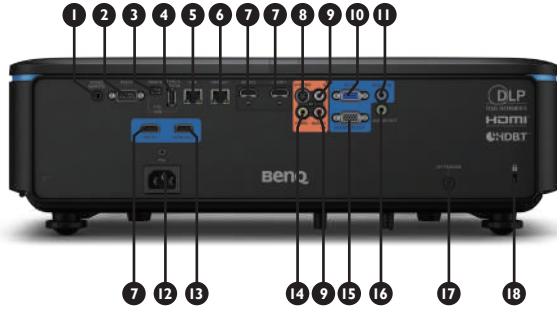

Input and Output Terminals

① Wired Remote Input	⑩ PC Input
② RS232 Input (D-sub 9pin, male)	⑪ Audio Input (mini jack)
③ USB Type B (Service)	⑫ AC Power Jack
④ USB Type A (5V / 2A power)	⑬ HDMI Output
⑤ LAN Port (RJ45 for Network control)	⑭ Composite Video (RCA)
⑥ HDBaseT	⑮ Monitor Output (D-sub 15pin, Female)
⑦ HDMI Input	⑯ Audio Output (mini jack)
⑧ S-Video Input	⑰ 12V Trigger
⑨ RCA Audio Input L / R	⑱ Kensington anti-theft lock slot