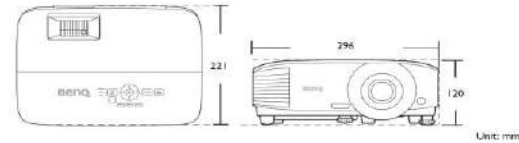

Installation

Dimensions

296 mm (W) x 120 mm (H) x 221 mm (D)