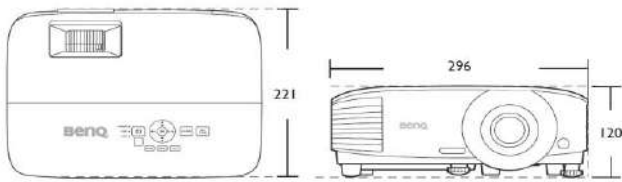

Connectivity

	Quantity
1 HDMI-1	1
2 HDMI-2	1
3 USB Type min B(For Page up/down and FW)	1
4 Computer In (D-sub 15pin, Female)	1
5 Monitor out (D-sub 15pin,Female)	1
6 RS232 In (D-sub 9pin, male)	1
7 Composite Video(RCA)	1
8 S-Video	1
9 Audio in(mini jack)	1
10 Audio out(mini jack)	1
11 IR Receiver(Front+Rear)	2

Installation

Ceiling/Wall mount installation diagram

Dimensions

296 mm (W) x 120 mm (H) x 221 mm (D)

Unit: mm

Ceiling/Wall mount screw: M4  
(Max L = 25 mm; Min L = 20 mm)

Unit: mm