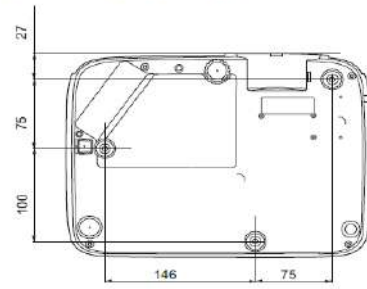

Installation

Ceiling/Wall mount installation diagram

Dimensions

296 mm (W) x 120 mm (H) x 221 mm (D)

Unit: mm

Ceiling/Wall mount screw: M4  
(Max L = 25 mm; Min L = 20 mm)

Unit: mm