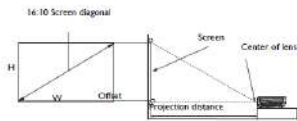

\* The Contrast is measure by Full On Full Off standard.

Connectivity

	Quantity		Quantity
1 Audio in (Mini Jack)	1	11 LAN	1
2 Audio out (Mini Jack)	1	12	
3 S-Video in (Mini DIN 4pin)	1	13	
4 Composite Video in (RCA)	1	14	
5 HDMI 2	1	15	
6 HDMI 1/MHL	1	16	
7 Computer in (D-sub 15pin)	1	17	
8 Monitor out (D-sub 15pin)	1	18	
9 USB (Type Mini B)	1	19	
10 RS232	1	20	

Dimension

Ceiling/Wall mount screw: M4  
(Max L = 25 mm; Min L = 20 mm)

283 mm (W) x 95 mm (H) x 222 mm (D)

Installation

The screen aspect ratio is 16:10 and the projected picture is in a 16:10 aspect ratio

Screen size		Projection distance (mm)					
Diagonal		W (mm)	H (mm)	Min length (max. zoom)	Average	Max length (min. zoom)	Offset (mm)
Inch	mm						
60	1524	1292	808	1564	1756	2029	80.8
70	1778	1508	942	1824	2096	2367	94.2
80	2032	1723	1077	2085	2395	2705	107.7
90	2286	1938	1212	2346	2695	3044	121.2
100	2540	2154	1346	2606	2994	3382	134.6
110	2794	2369	1481	2867	3293	3720	148.1
120	3048	2585	1615	3128	3593	4058	161.5
130	3302	2800	1750	3388	3892	4396	175.0
140	3556	3016	1885	3649	4192	4734	188.5
150	3810	3231	2019	3909	4491	5073	201.9
160	4064	3446	2154	4170	4790	5411	215.4
170	4318	3662	2289	4431	5090	5749	228.9
180	4572	3877	2423	4691	5389	6087	242.3