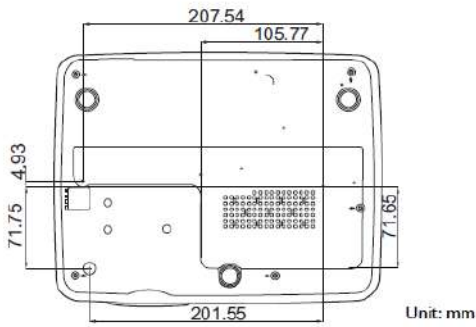

**Power**

Power Consumption(Max/Normal/Eco)	Normal 265W
Standby Power Consumption	Normal < 0.5W. Network < 2W.
Power Supply	AC 100 to 240 V, 50/60 Hz

**Dimension and Weight**

Product Dimensions (WxHxD)	283 X 95 X 222mm
Product Weight	2 KG ± 100g

\* The Contrast is measure by Full On Full Off standard.

Connectivity

	Quantity		Quantity
1 Audio in (Mini Jack)	1	11 LAN	1
2 Audio out (Mini Jack)	1	12	
3 S-Video in (Mini DIN 4pin)	1	13	
4 Composite Video in (RCA)	1	14	
5 HDMI 2	1	15	
6 HDMI 1/MHL	1	16	
7 Computer in (D-sub 15pin)	1	17	
8 Monitor out (D-sub 15pin)	1	18	
9 USB (Type Mini B)	1	19	
10 RS232	1	20	

Dimension

Ceiling/Wall mount screw: M4  
(Max L = 25 mm; Min L = 20 mm)

283 mm (W) x 95 mm (H) x 222 mm (D)

Installation

The screen aspect ratio is 16:10 and the projected picture is in a 16:10 aspect ratio

Screen size		Projection distance (mm)					
Diagonal		W (mm)	H (mm)	Min length (max. zoom)	Average	Max length (min. zoom)	Offset (mm)
Inch	mm						
60	1524	1292	808	1564	1756	2029	80.8
70	1778	1508	942	1824	2096	2367	94.2
80	2032	1723	1077	2085	2395	2705	107.7
90	2286	1938	1212	2346	2695	3044	121.2
100	2540	2154	1346	2606	2994	3382	134.6
110	2794	2369	1481	2867	3293	3720	148.1
120	3048	2585	1615	3128	3593	4058	161.5
130	3302	2800	1750	3388	3892	4396	175.0
140	3556	3016	1885	3649	4192	4734	188.5
150	3810	3231	2019	3909	4491	5073	201.9
160	4064	3446	2154	4170	4790	5411	215.4
170	4318	3662	2289	4431	5090	5749	228.9
180	4572	3877	2423	4691	5389	6087	242.3