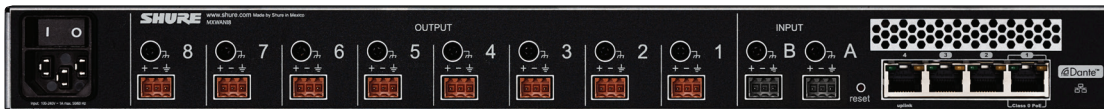

## Overview

The MXWANI is a 4- or 8-channel Audio Network Interface compatible with Microflex™ Wireless microphone systems that enables easy out-of-the-box system setup with no additional networking hardware required. With per channel analog outputs and a versatile 4-port gigabit switch, it is the central point for connecting and distributing Microflex Wireless systems to conference room AV networks. Front panel controls offer quick adjustments locally, or adjust system settings remotely from a networked PC or Mac through the Microflex Wireless Control Software.

**MXWANI4**  
Audio Network Interface Front Panel

**MXWANI4**  
Audio Network Interface Rear Panel

**MXWANI8**  
Audio Network Interface Front Panel

**MXWANI8**  
Audio Network Interface Rear Panel

## Features

- Analog connections: 4 or 8 block connector channel outputs, with 1 or 2 block connector inputs (model dependent)
- Four port gigabit switch: Optimized port configurations for connection to the Access Point Transceiver and Networked Charging Stations, third party control systems, and corporate networks
- Ethernet connectivity: Send audio and control signals over long cable runs of up to 300 feet or anywhere over a corporate network
- Power over Ethernet: Port 1 of the rear panel switch supplies power over Ethernet to the Access Point Transceiver for simplified installation
- Corporate uplink mode: Link to the corporate network for remote control of system settings while keeping audio off the network for security and to reduce bandwidth
- Front panel controls: Mute or solo channels and set input/output levels easily from the front panel
- PC/Mac software control: Access the Microflex Wireless Control Software from a networked computer for input/output levels and port configuration
- Dante™ networking: Transports low latency digital audio received from wireless microphones over Ethernet to any other Dante-equipped device
- Headphone output: Solo audio signal on any channel