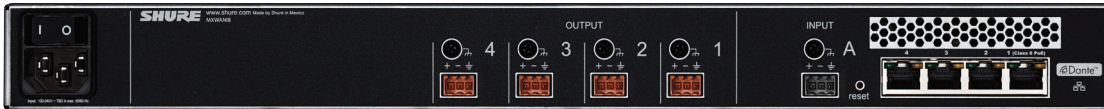

MXWANI4
Audio Network Interface Rear Panel