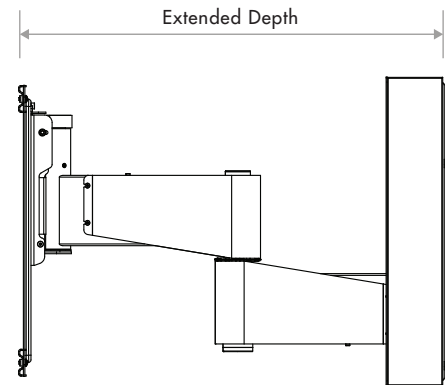

APEX MOUNT

TECHNICAL SPECIFICATIONS

- 100 lbs [45.4 kg] weight capacity
- TV maximum screen size: 80"
- 24.1" [61.2 cm] extension
- Depth from wall: 0.6" [1.6 cm] or 4.4" [11.3 cm]
- Fully integrated & dedicated cable management
- Three point adjustments for fine tuning
- No exposed tracks, gears or scissors
- TBD Speed: 1.5" [3.8] / sec
- IP, IR, and RF controls provided
- Exclusive Nexus 21 Safety Package included

Height: 20.76" [52.7 cm] *Apex on-wall configuration shown
Width: 32.76" [83.2 cm]
Depth: 4.44" [11.3 cm]
Ext. Depth: 28.59" [72.6 cm]

ACCESSORIES

- Soundbar Mount