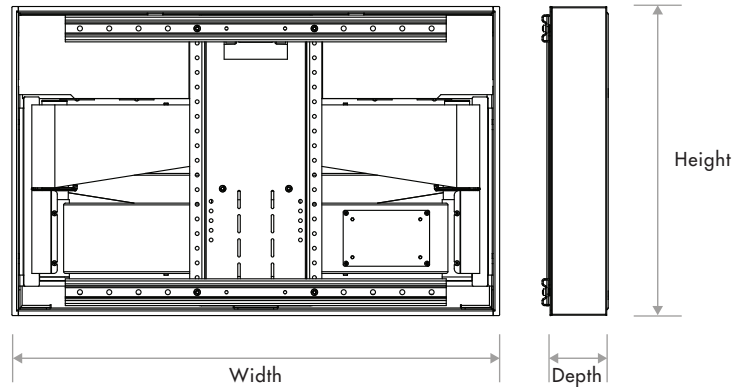

APEX MOUNT

TECHNICAL SPECIFICATIONS

- 100 lbs [45.4 kg] weight capacity
- TV maximum screen size: 80"
- 24.1" [61.2 cm] extension
- Depth from wall: 0.6" [1.6 cm] or 4.4" [11.3 cm]
- Fully integrated & dedicated cable management
- Three point adjustments for fine tuning
- No exposed tracks, gears or scissors
- TBD Speed: 1.5" [3.8] / sec
- IP, IR, and RF controls provided
- Exclusive Nexus 21 Safety Package included

Height: 20.76" [52.7 cm] *Apex on-wall configuration shown
Width: 32.76" [83.2 cm]
Depth: 4.44" [11.3 cm]
Ext. Depth: 28.59" [72.6 cm]

ACCESSORIES

- Soundbar Mount