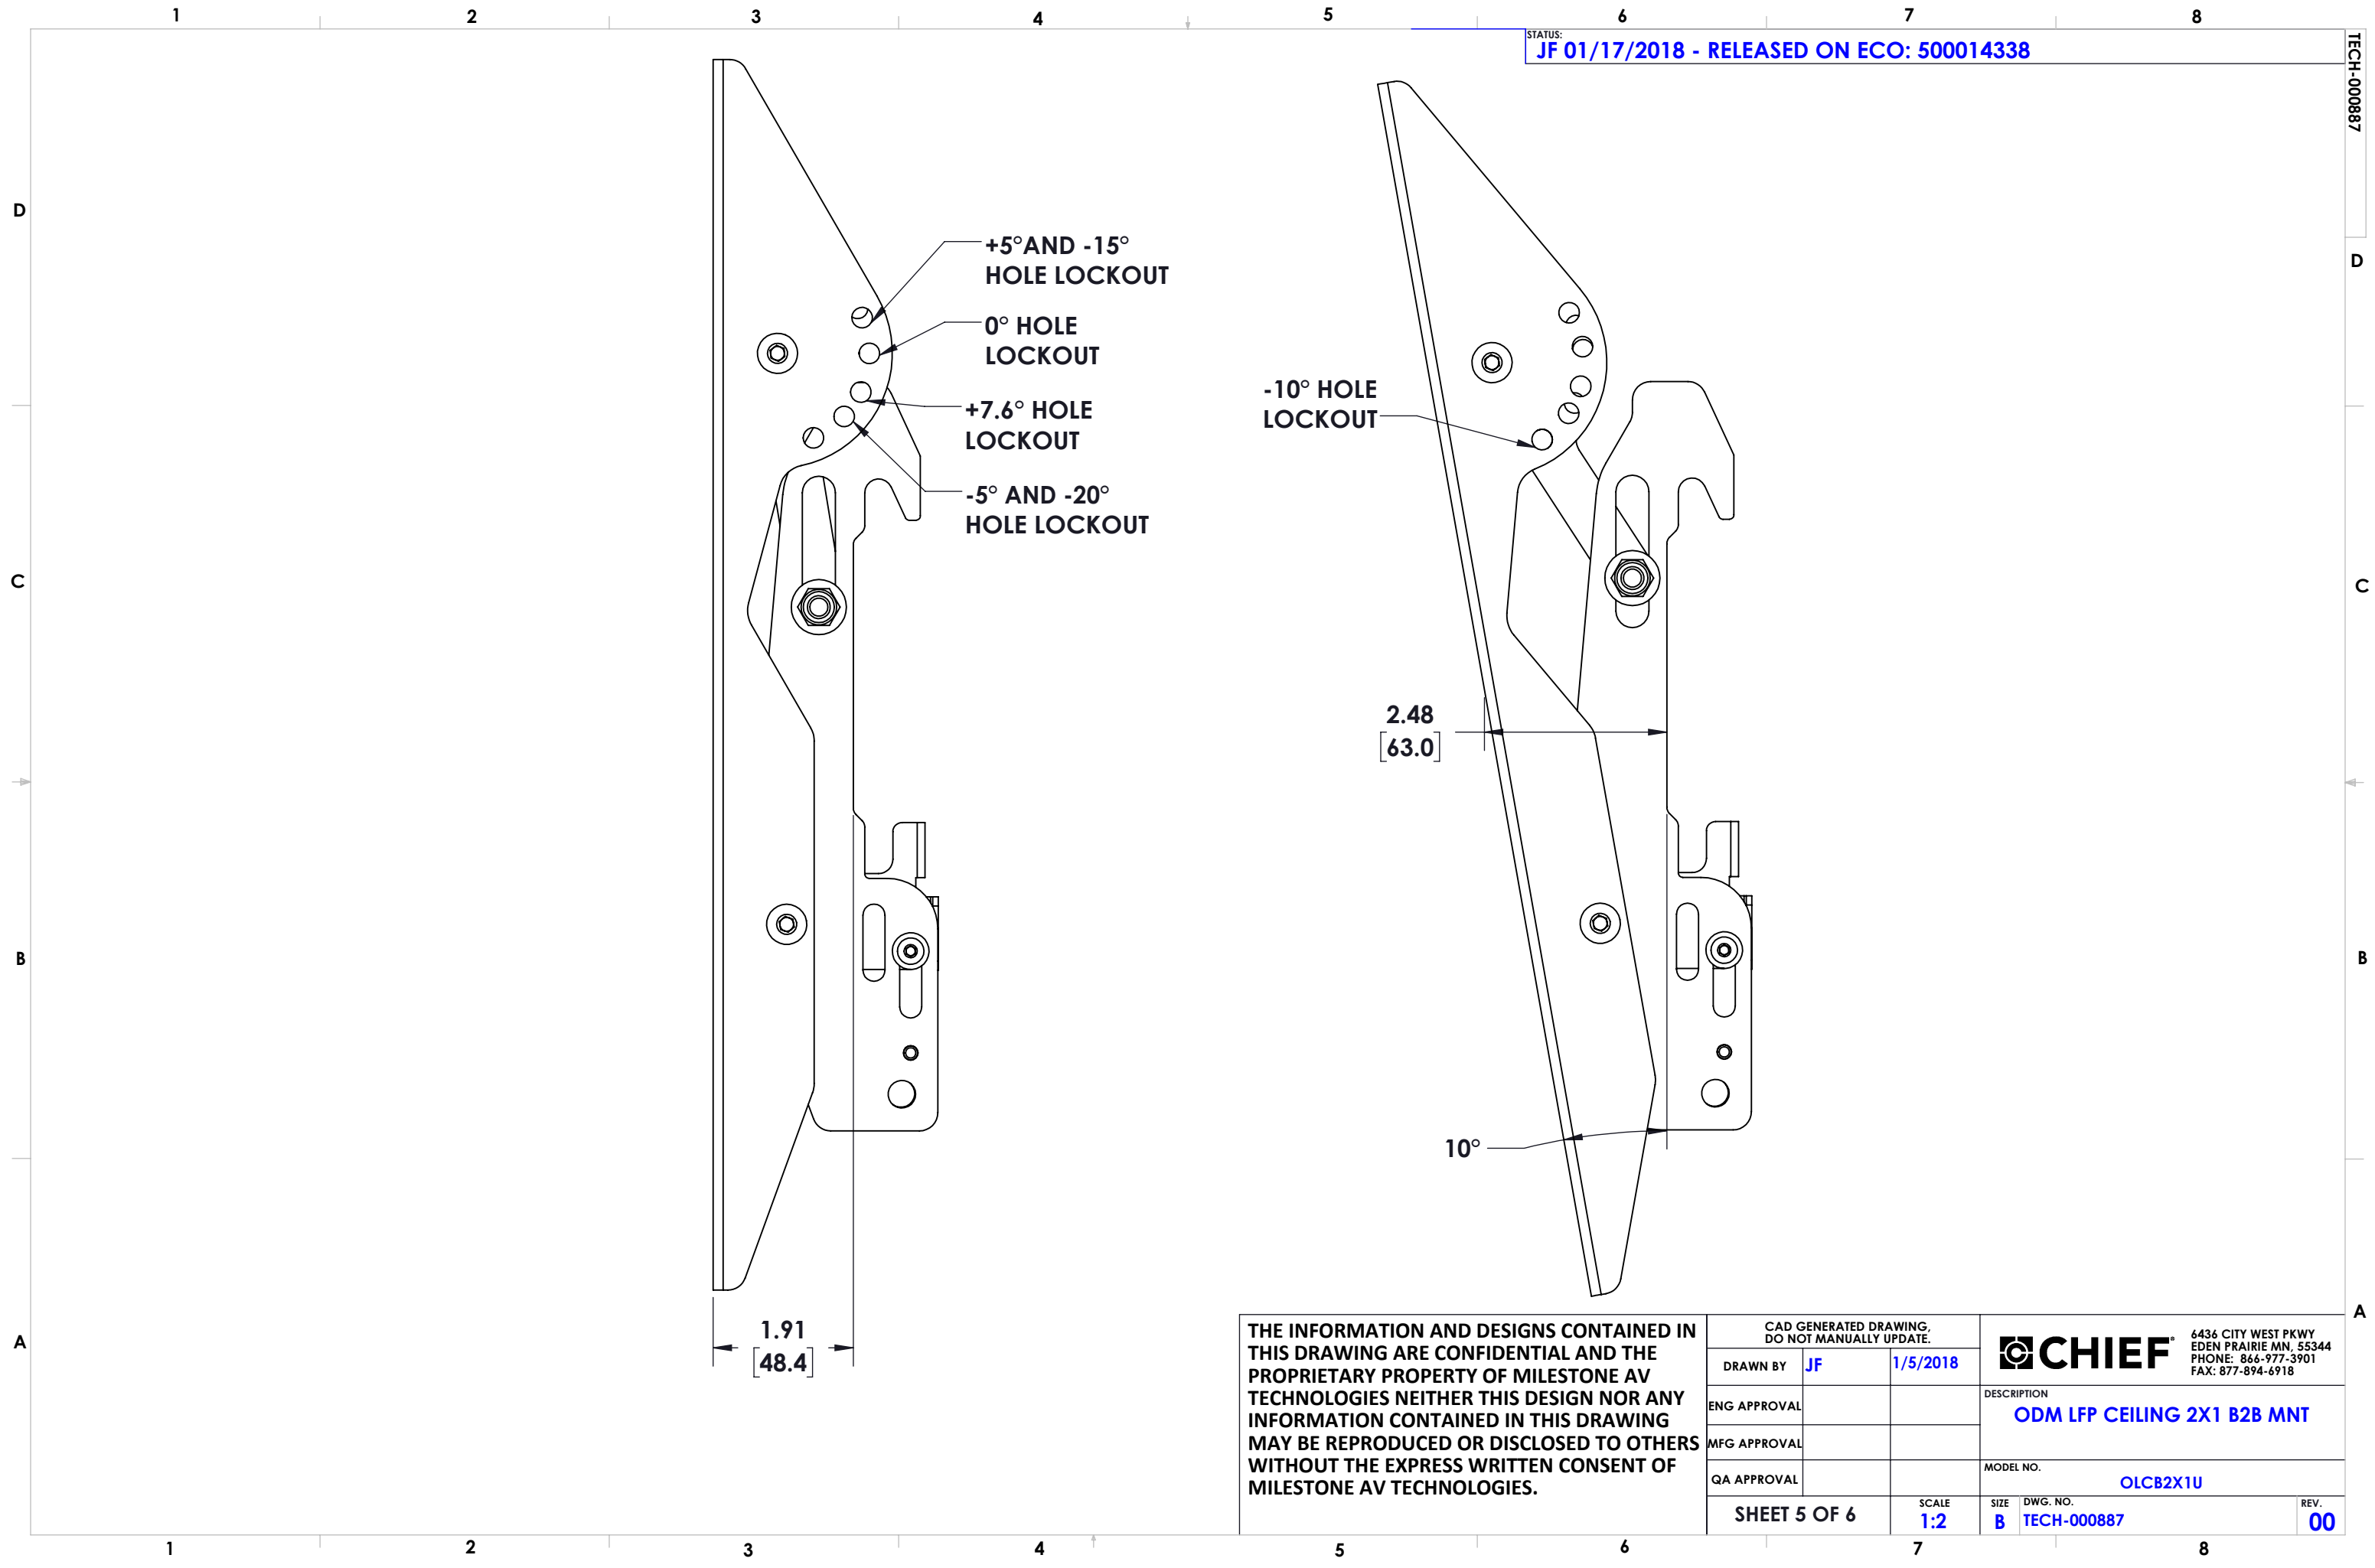

THE INFORMATION AND DESIGNS CONTAINED IN THIS DRAWING ARE CONFIDENTIAL AND THE PROPRIETARY PROPERTY OF MILESTONE AV TECHNOLOGIES NEITHER THIS DESIGN NOR ANY INFORMATION CONTAINED IN THIS DRAWING MAY BE REPRODUCED OR DISCLOSED TO OTHERS WITHOUT THE EXPRESS WRITTEN CONSENT OF MILESTONE AV TECHNOLOGIES.

CAD GENERATED DRAWING, DO NOT MANUALLY UPDATE.			6436 CITY WEST PKWY EDEN PRAIRIE MN, 55344 PHONE: 866-977-3901 FAX: 877-894-6918	
DRAWN BY	JF	1/5/2018	DESCRIPTION	
ENG APPROVAL			ODM LFP CEILING 2X1 B2B MNT	
MFG APPROVAL			MODEL NO.	
QA APPROVAL			OLCB2X1U	
SHEET 5 OF 6		SCALE	SIZE	DWG. NO.
		1:2	B	TECH-000887
				REV.
				00