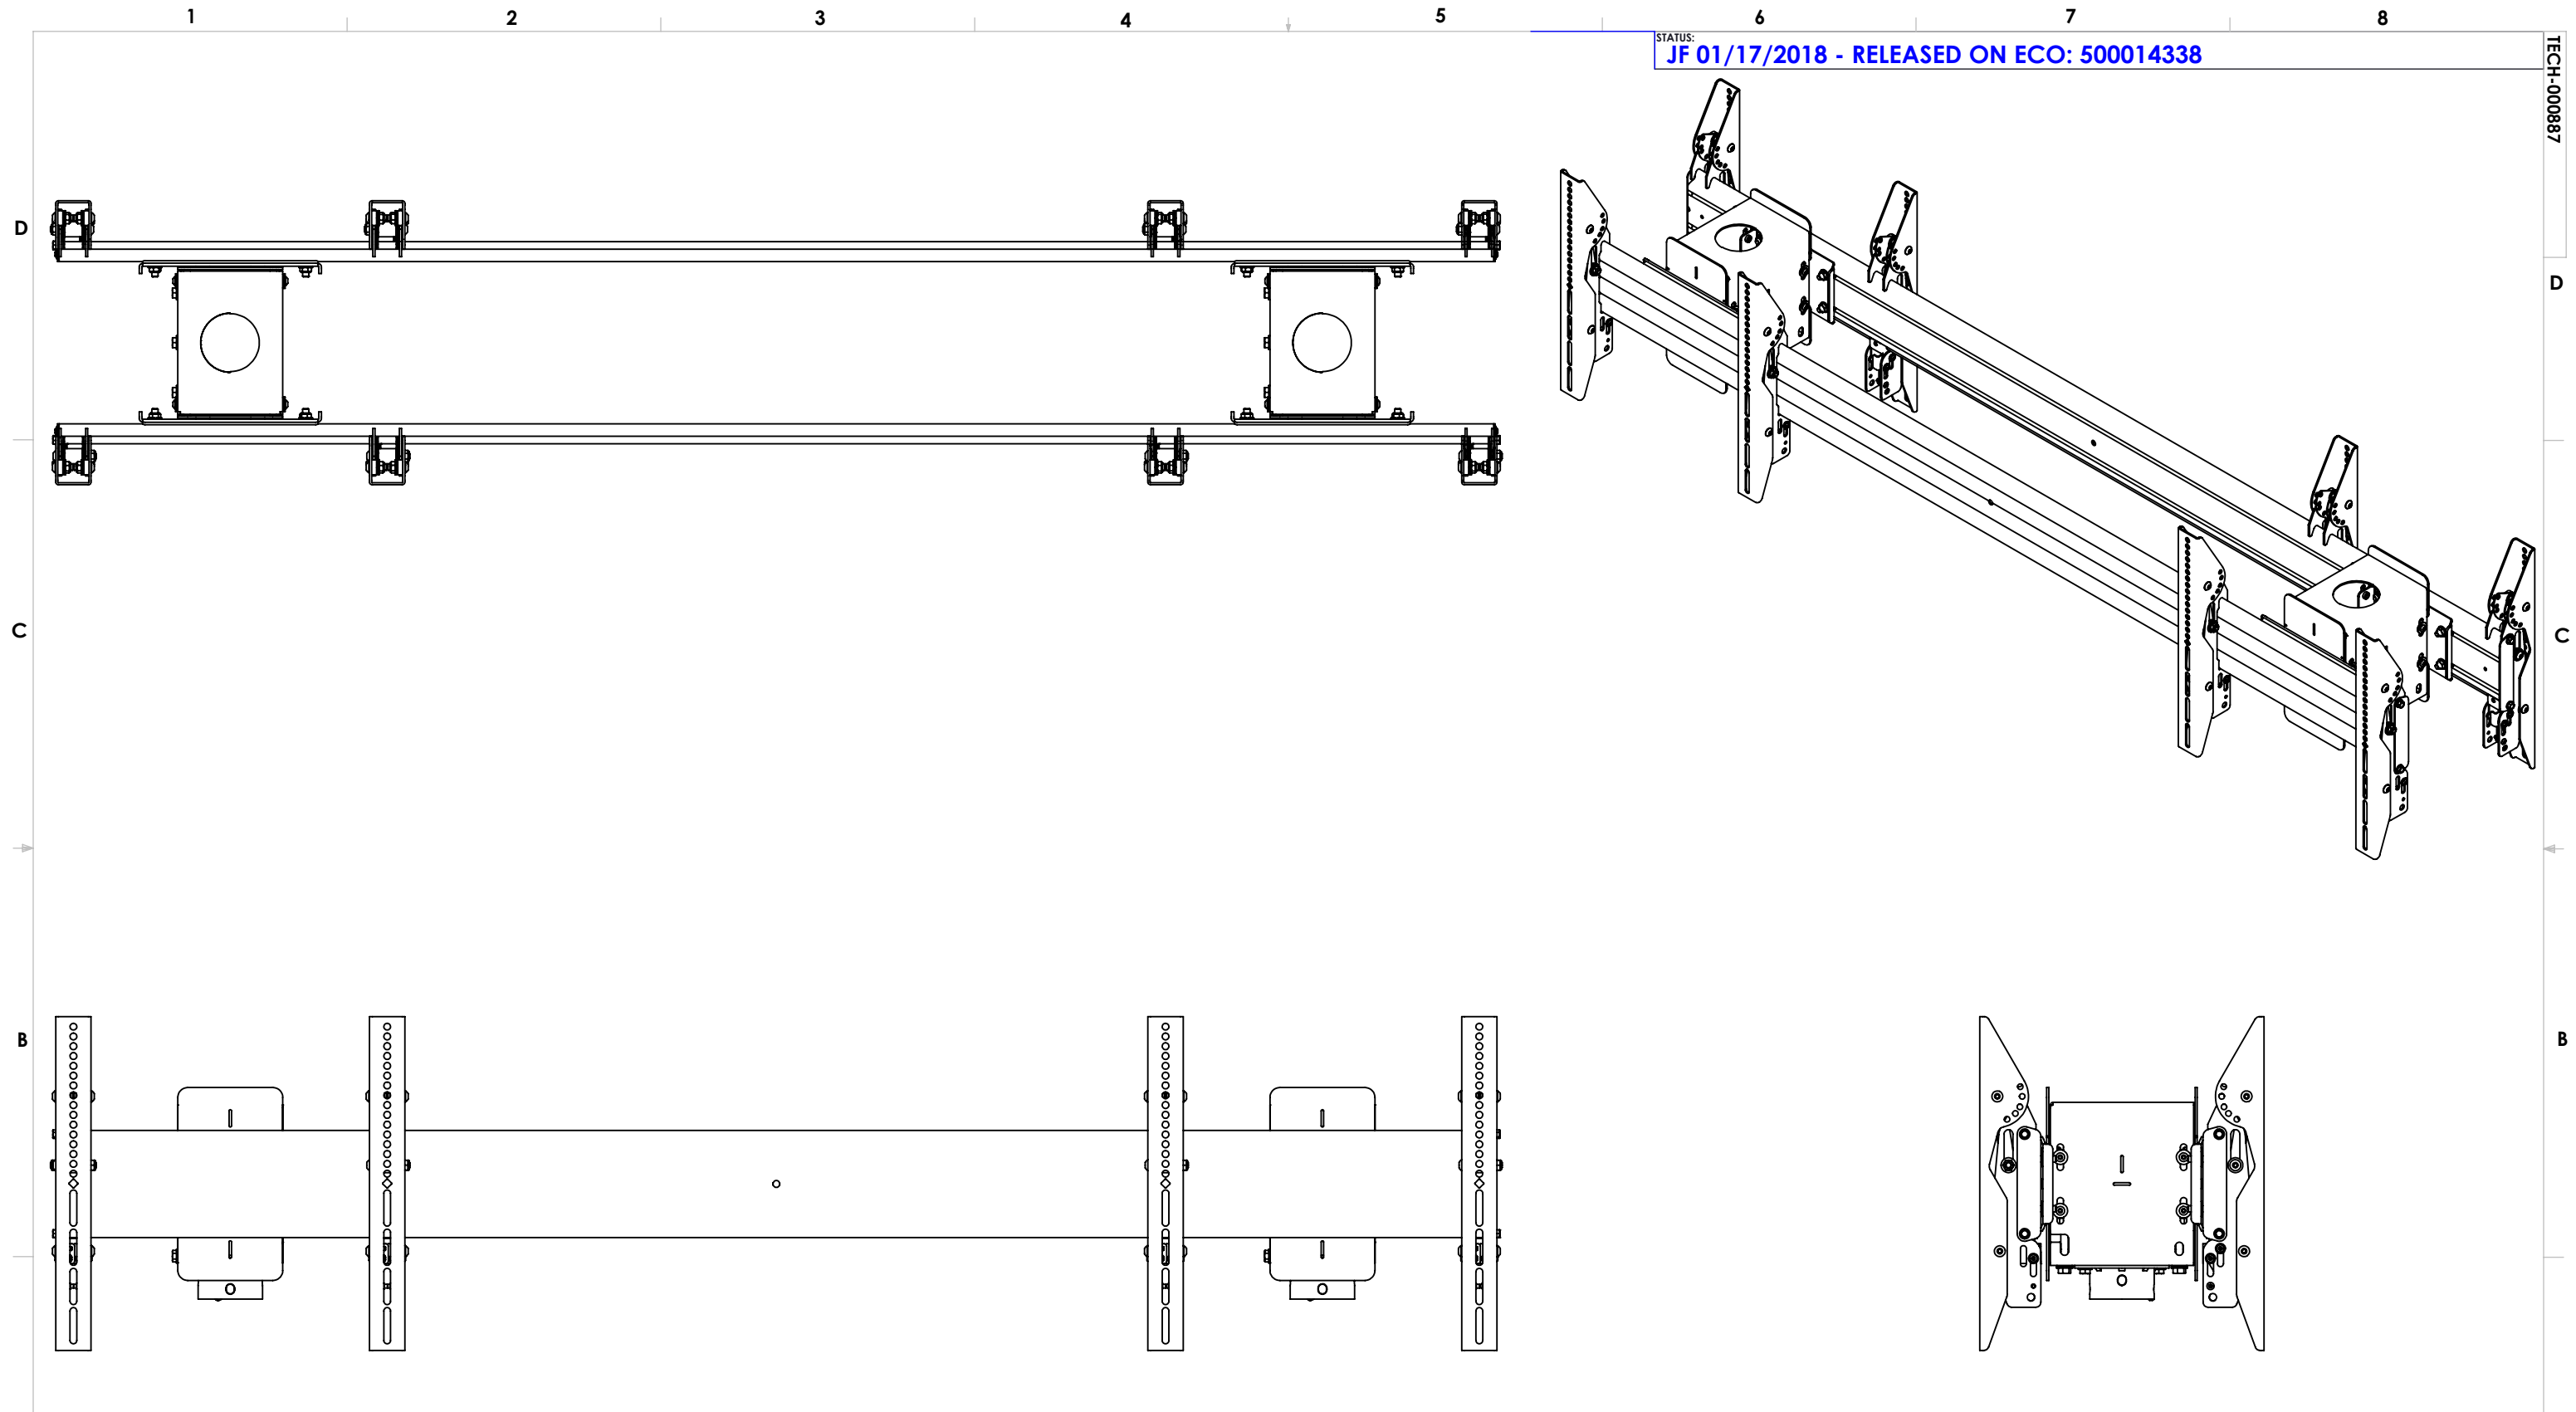

THE INFORMATION AND DESIGNS CONTAINED IN THIS DRAWING ARE CONFIDENTIAL AND THE PROPRIETARY PROPERTY OF MILESTONE AV TECHNOLOGIES NEITHER THIS DESIGN NOR ANY INFORMATION CONTAINED IN THIS DRAWING MAY BE REPRODUCED OR DISCLOSED TO OTHERS WITHOUT THE EXPRESS WRITTEN CONSENT OF MILESTONE AV TECHNOLOGIES.

CAD GENERATED DRAWING, DO NOT MANUALLY UPDATE.				6436 CITY WEST PKWY EDEN PRAIRIE MN, 55344 PHONE: 866-977-3901 FAX: 877-894-6918	
DRAWN BY	JF	1/5/2018	DESCRIPTION		
ENG APPROVAL			ODM LFP CEILING 2X1 B2B MNT		
MFG APPROVAL			MODEL NO.		
QA APPROVAL			OLCB2X1U		
SHEET 6 OF 6		SCALE	SIZE	DWG. NO.	REV.
		1:8	B	TECH-000887	00