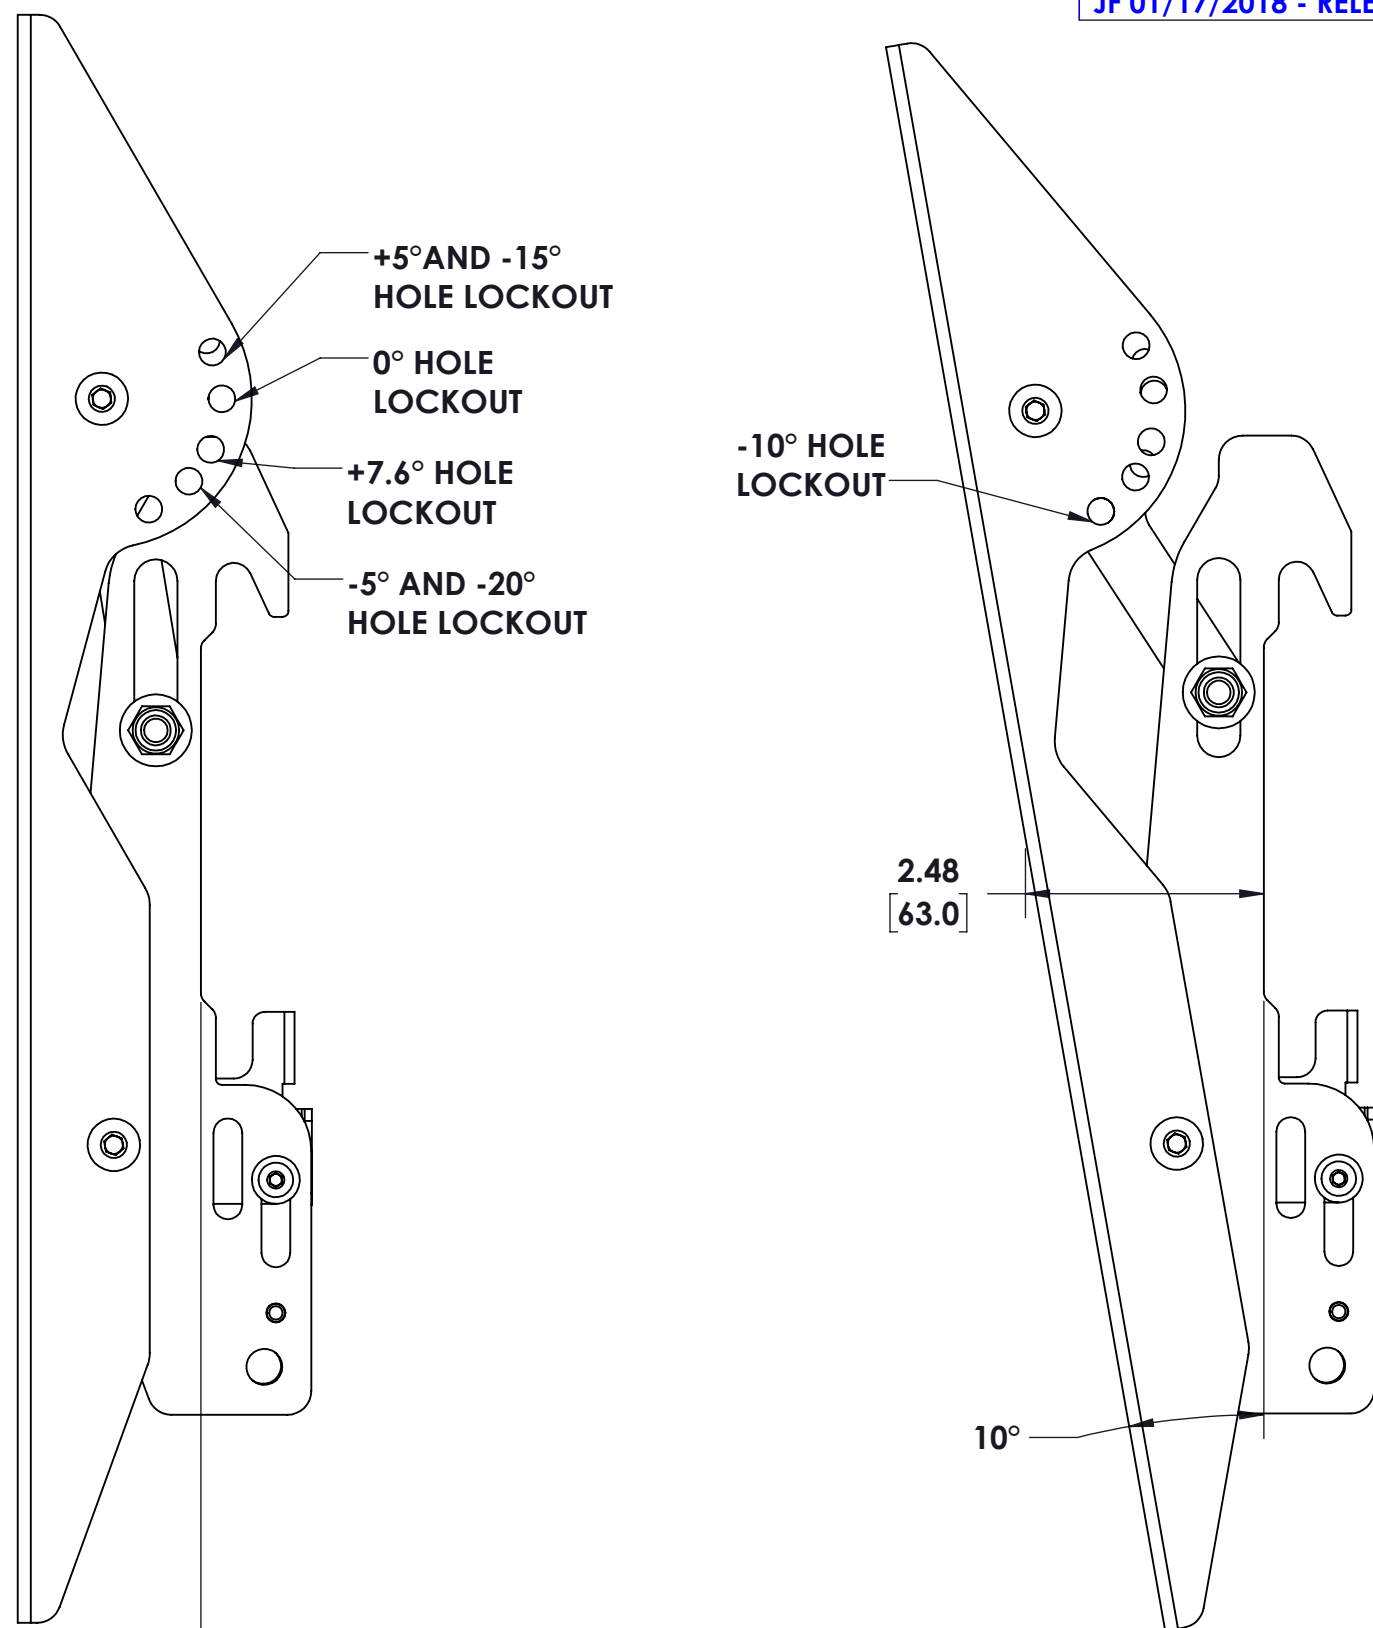

THE INFORMATION AND DESIGNS CONTAINED IN THIS DRAWING ARE CONFIDENTIAL AND THE PROPRIETARY PROPERTY OF MILESTONE AV TECHNOLOGIES NEITHER THIS DESIGN NOR ANY INFORMATION CONTAINED IN THIS DRAWING MAY BE REPRODUCED OR DISCLOSED TO OTHERS WITHOUT THE EXPRESS WRITTEN CONSENT OF MILESTONE AV TECHNOLOGIES.

CAD GENERATED DRAWING, DO NOT MANUALLY UPDATE.			6436 CITY WEST PKWY EDEN PRAIRIE MN, 55344 PHONE: 866-977-3901 FAX: 877-894-6918	
DRAWN BY	JF	1/5/2018	DESCRIPTION	
ENG APPROVAL			ODM LFP CEILING 2X1 B2B MNT	
MFG APPROVAL			MODEL NO.	
QA APPROVAL			OLCB2X1U	
SHEET 5 OF 6		SCALE	SIZE	DWG. NO.
		1:2	B	TECH-000887
				REV.
				00