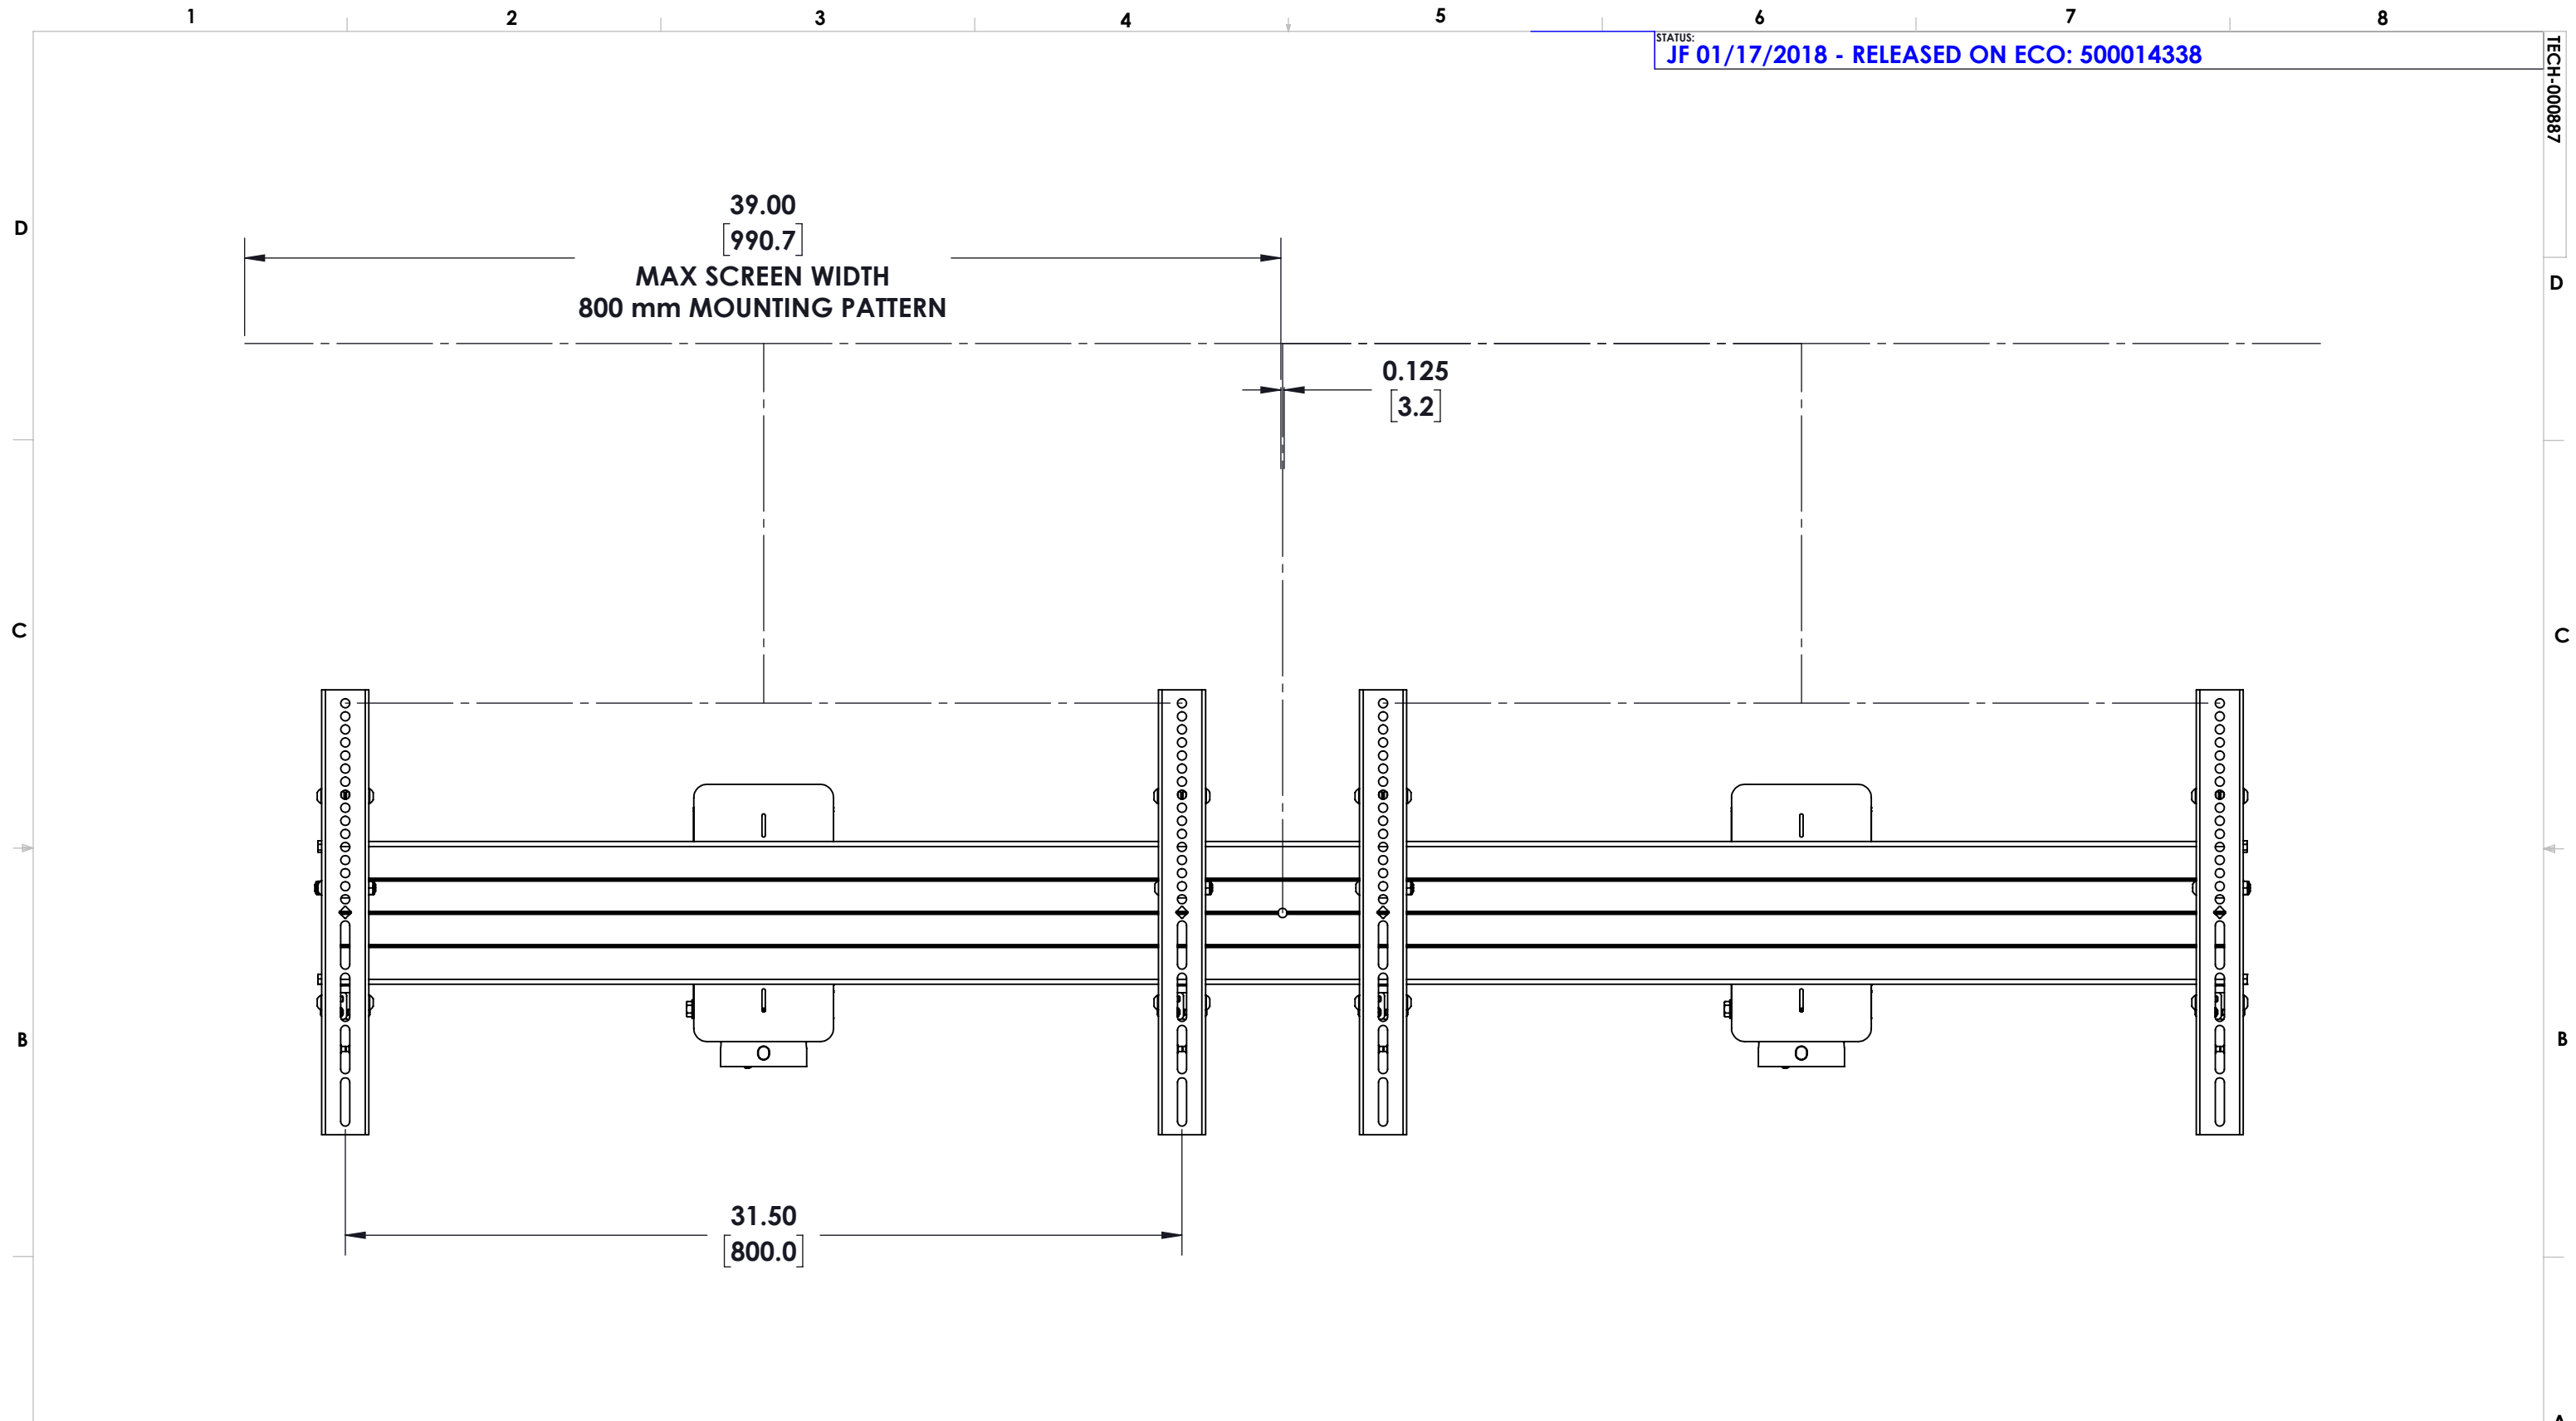

THE INFORMATION AND DESIGNS CONTAINED IN THIS DRAWING ARE CONFIDENTIAL AND THE PROPRIETARY PROPERTY OF MILESTONE AV TECHNOLOGIES NEITHER THIS DESIGN NOR ANY INFORMATION CONTAINED IN THIS DRAWING MAY BE REPRODUCED OR DISCLOSED TO OTHERS WITHOUT THE EXPRESS WRITTEN CONSENT OF MILESTONE AV TECHNOLOGIES.

CAD GENERATED DRAWING, DO NOT MANUALLY UPDATE.			6436 CITY WEST PKWY EDEN PRAIRIE MN, 55344 PHONE: 866-977-3901 FAX: 877-894-6918		
DRAWN BY	JF	1/5/2018	DESCRIPTION		
ENG APPROVAL			ODM LFP CEILING 2X1 B2B MNT		
MFG APPROVAL			MODEL NO.		
QA APPROVAL			OLCB2X1U		
SHEET 4 OF 6		SCALE	SIZE	DWG. NO.	REV.
		1:6	B	TECH-000887	00