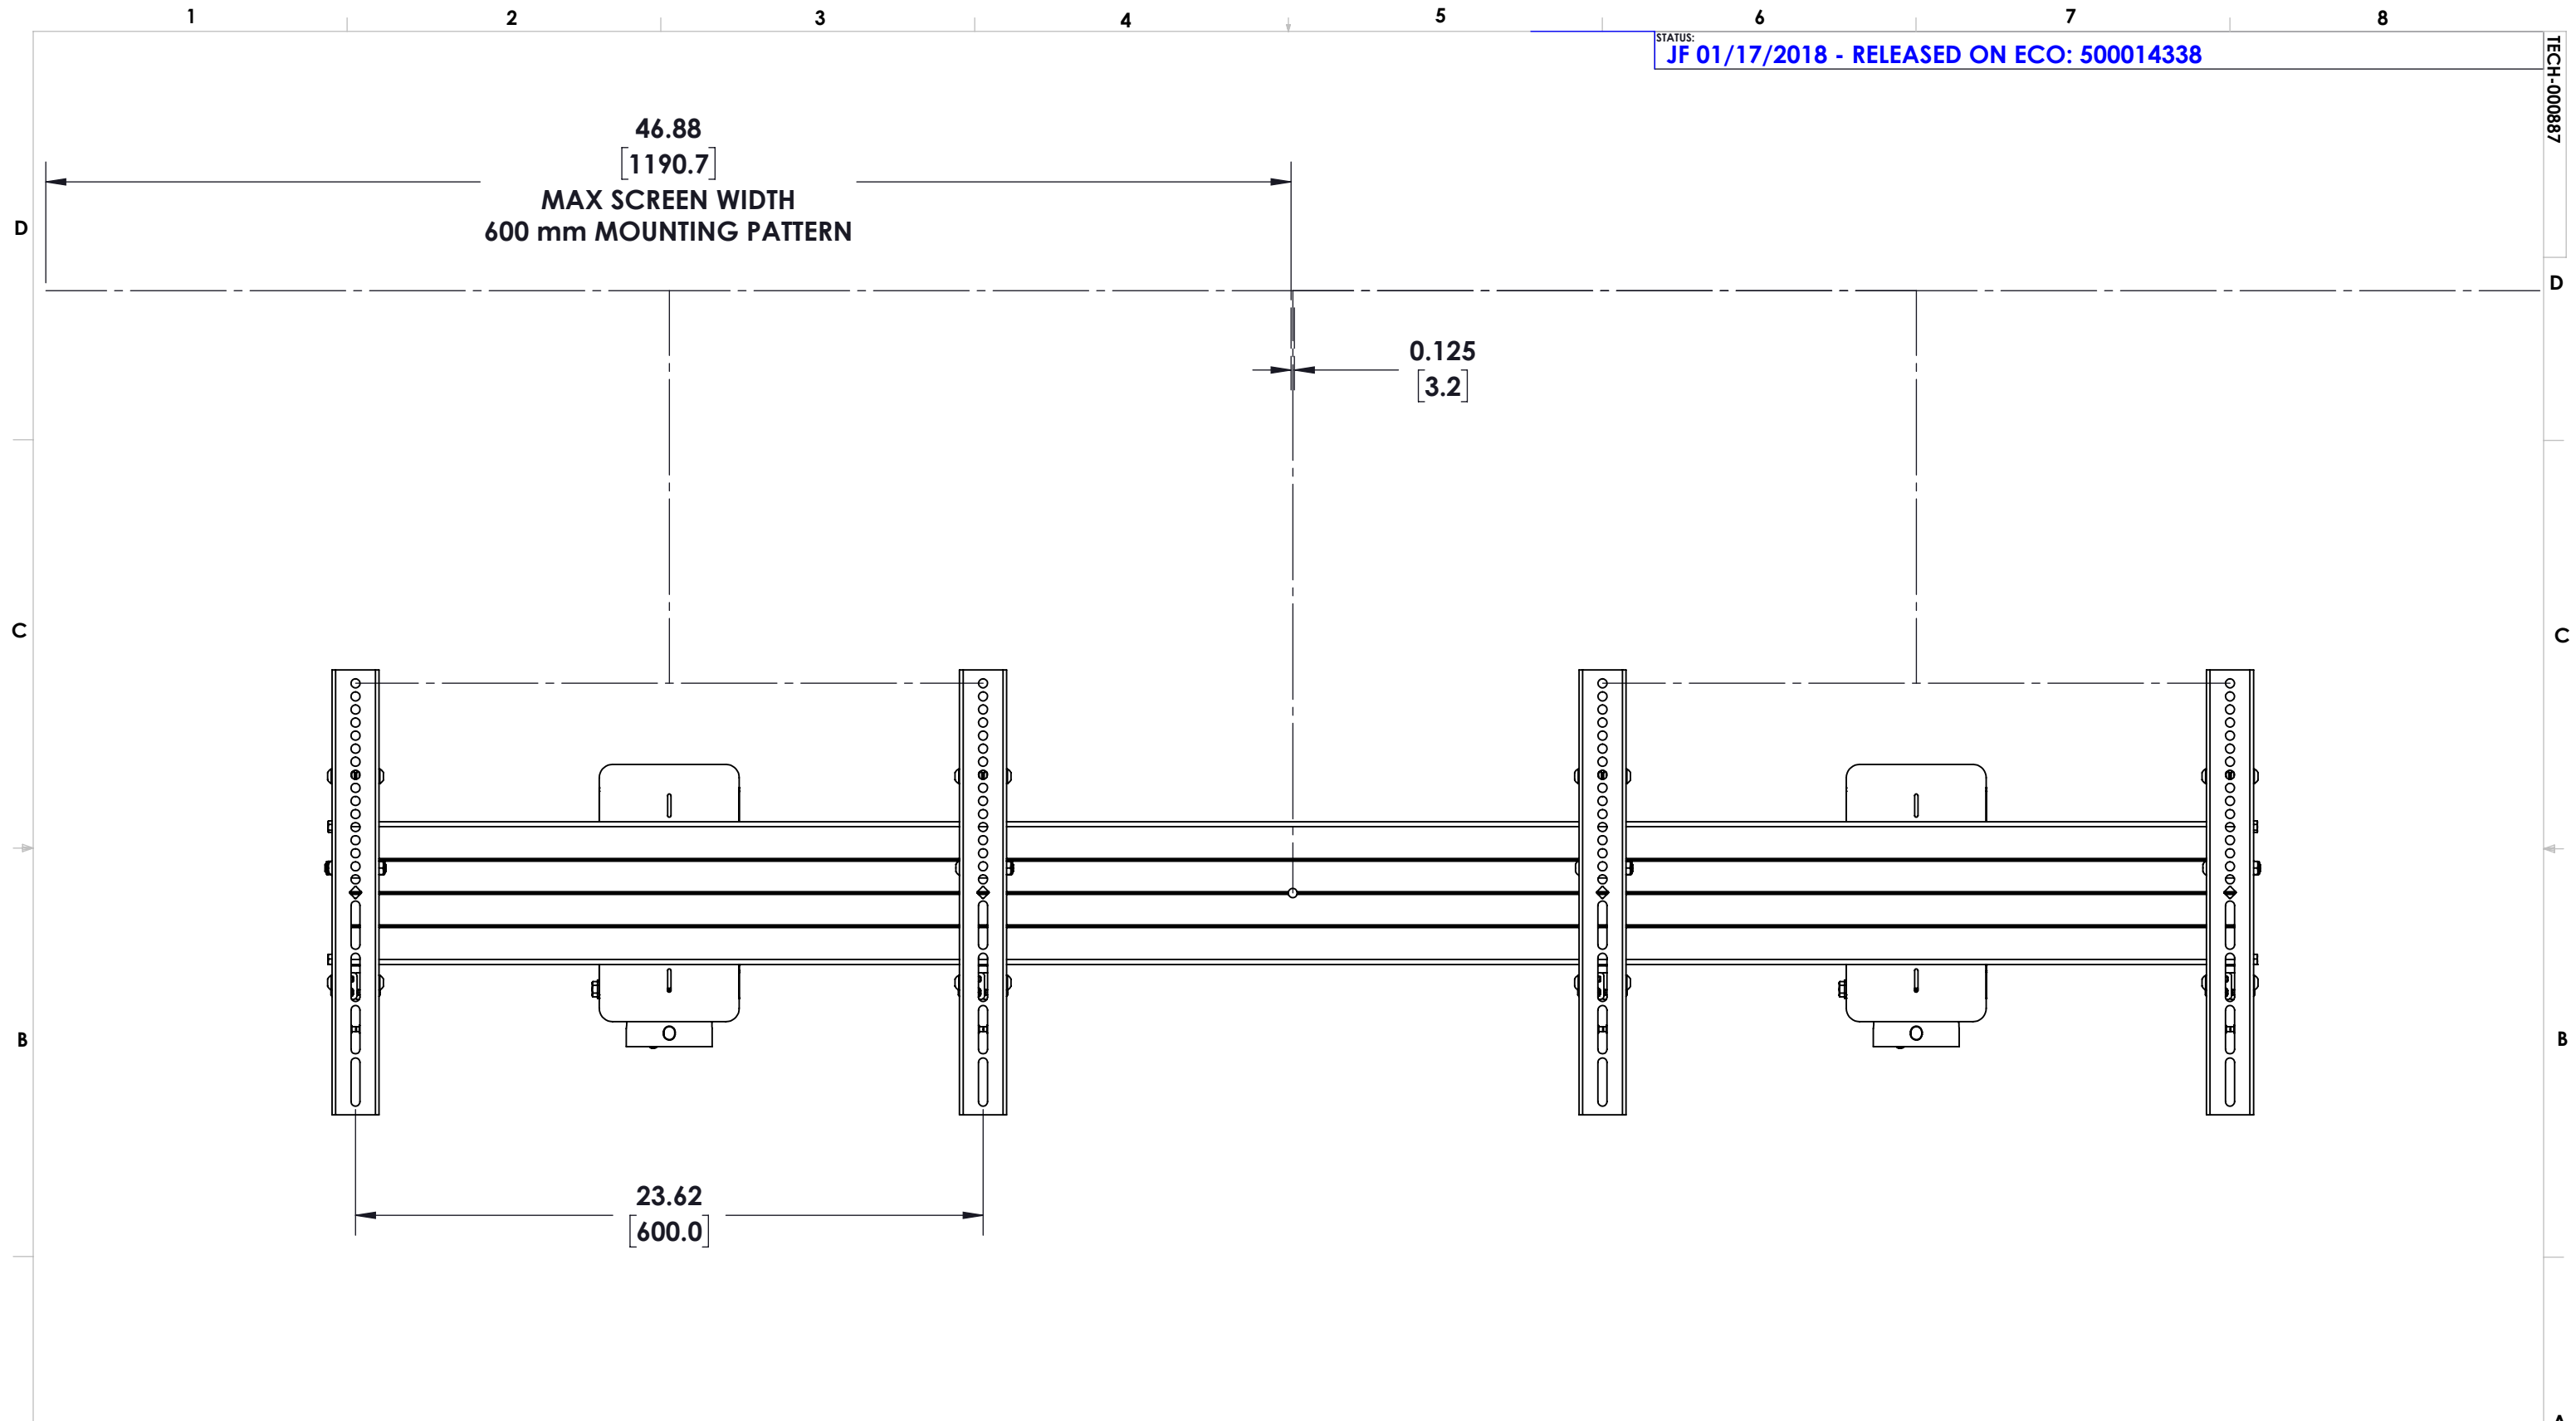

THE INFORMATION AND DESIGNS CONTAINED IN THIS DRAWING ARE CONFIDENTIAL AND THE PROPRIETARY PROPERTY OF MILESTONE AV TECHNOLOGIES NEITHER THIS DESIGN NOR ANY INFORMATION CONTAINED IN THIS DRAWING MAY BE REPRODUCED OR DISCLOSED TO OTHERS WITHOUT THE EXPRESS WRITTEN CONSENT OF MILESTONE AV TECHNOLOGIES.

CAD GENERATED DRAWING, DO NOT MANUALLY UPDATE.			6436 CITY WEST PKWY EDEN PRAIRIE MN, 55344 PHONE: 866-977-3901 FAX: 877-894-6918	
DRAWN BY	JF	1/5/2018	DESCRIPTION	
ENG APPROVAL			ODM LFP CEILING 2X1 B2B MNT	
MFG APPROVAL			MODEL NO.	
QA APPROVAL			OLCB2X1U	
SHEET 3 OF 6		SCALE	SIZE	DWG. NO.
		1:6	B	TECH-000887
				REV.
				00