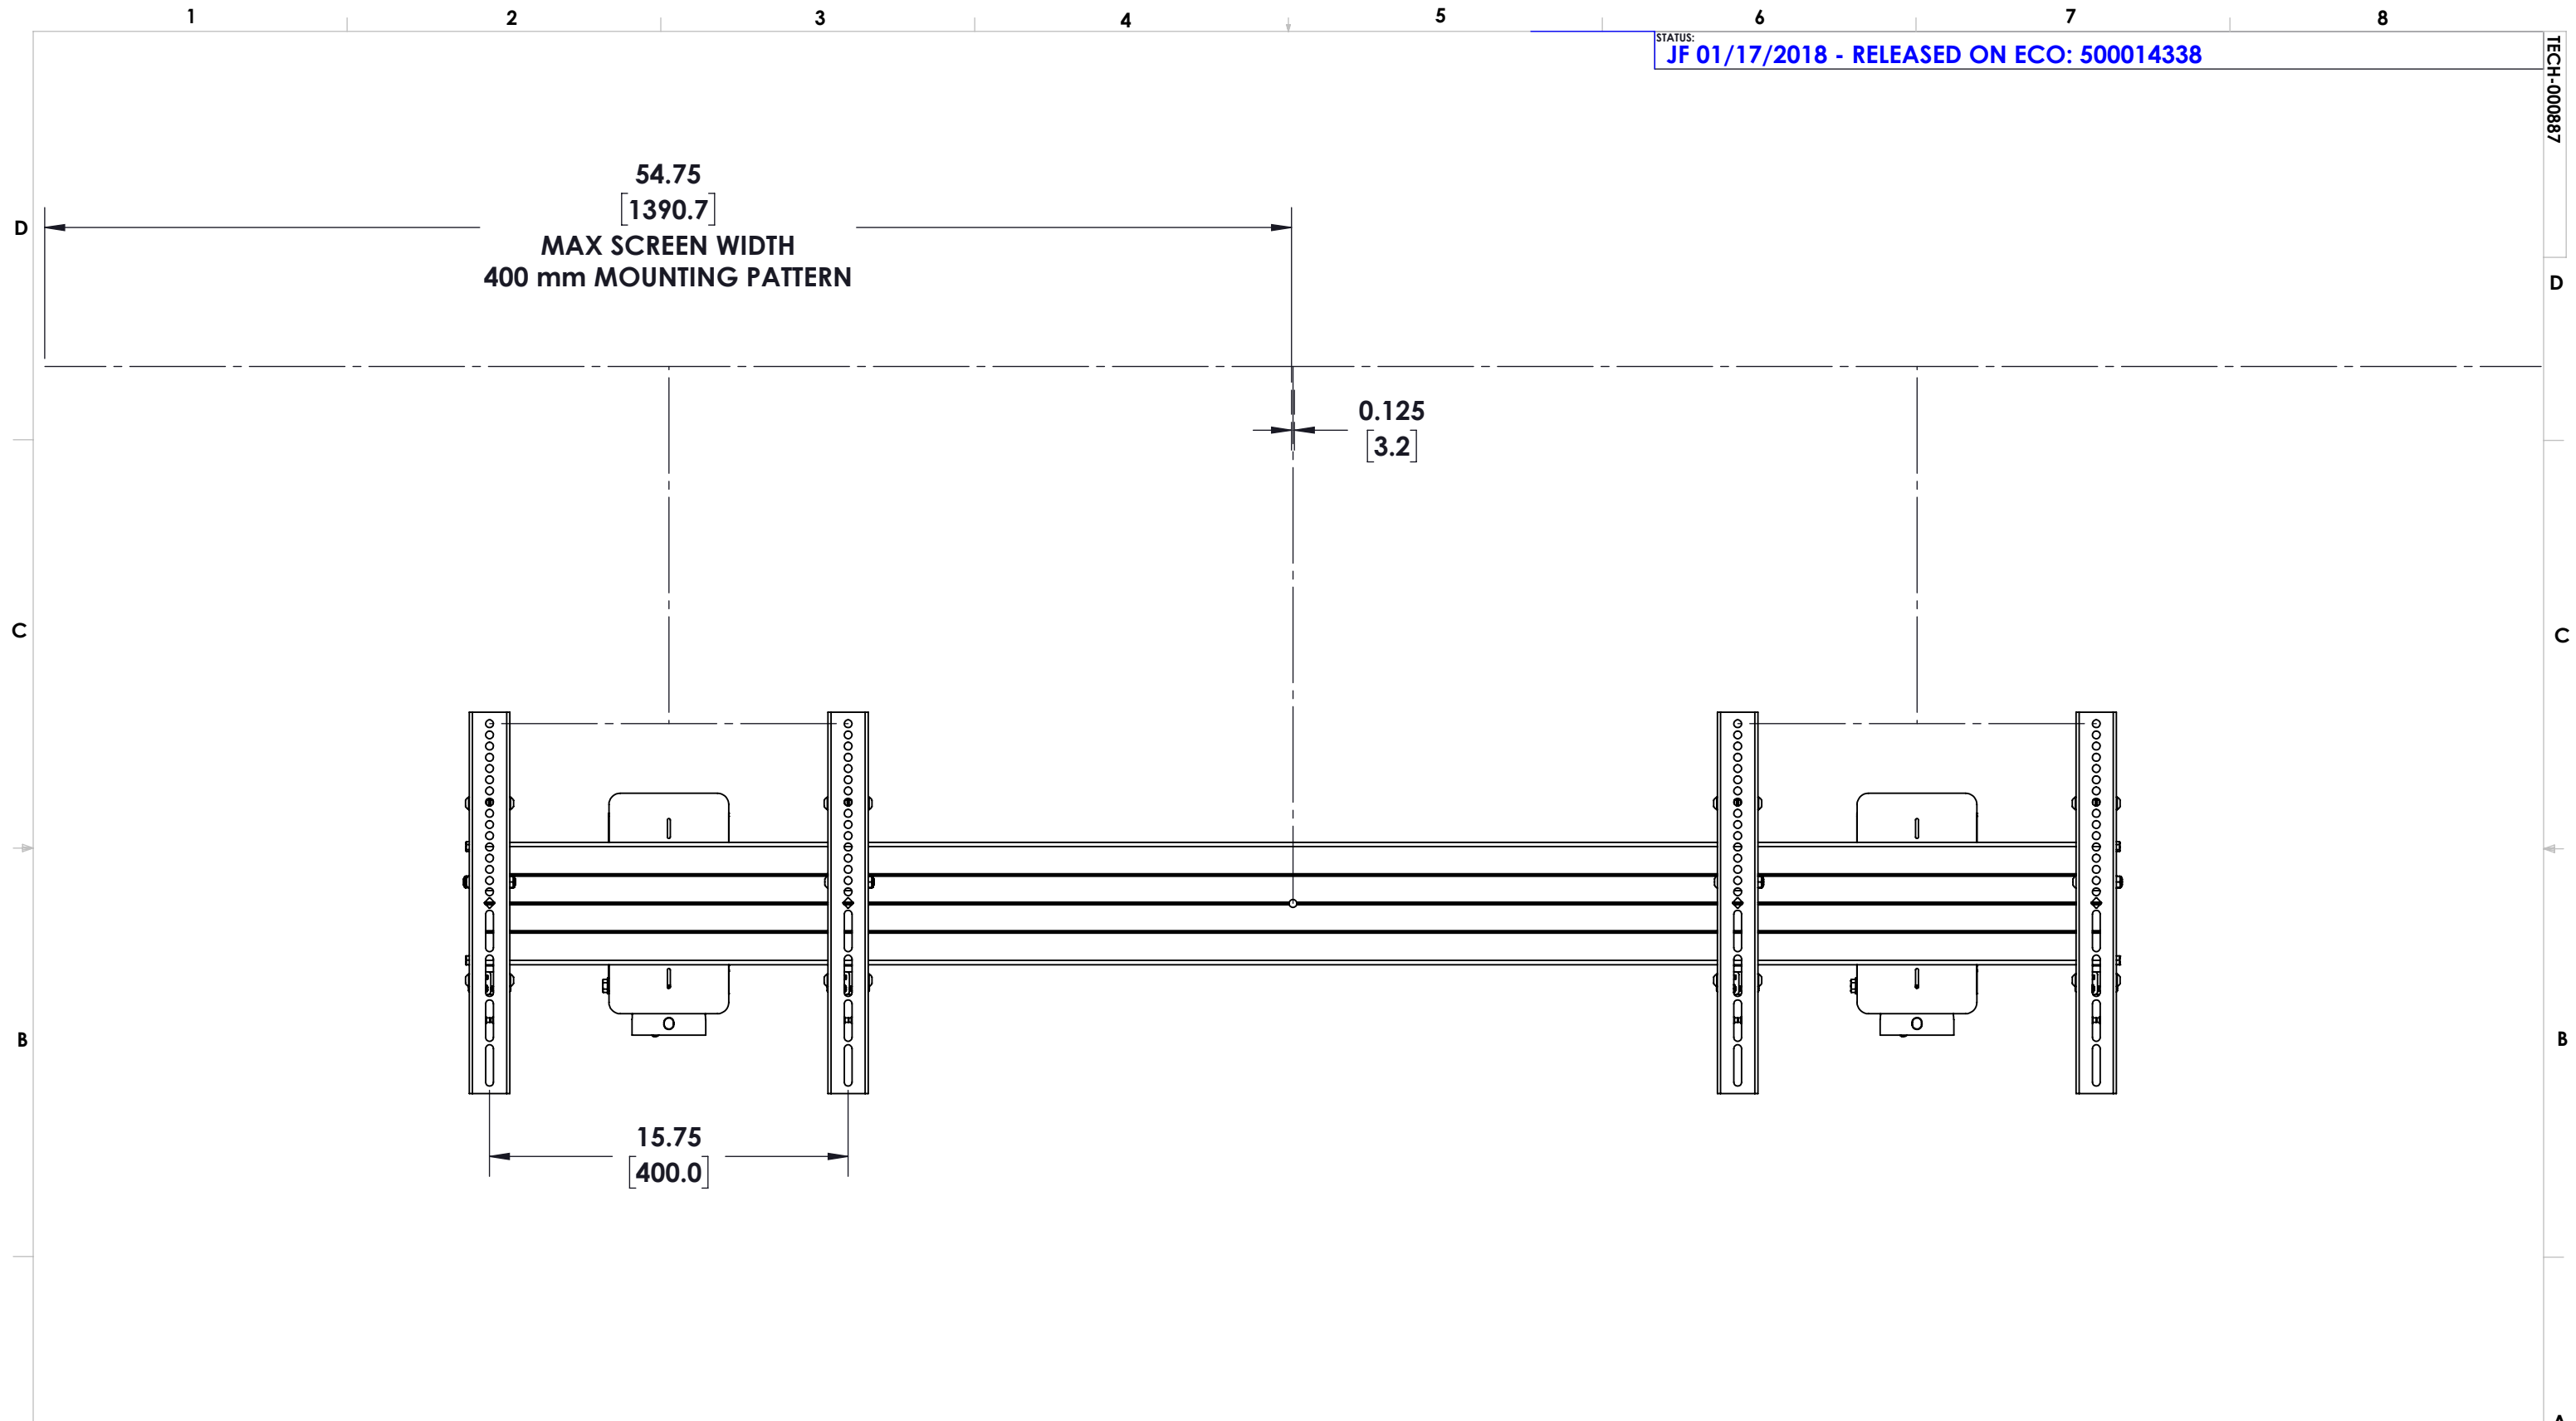

THE INFORMATION AND DESIGNS CONTAINED IN THIS DRAWING ARE CONFIDENTIAL AND THE PROPRIETARY PROPERTY OF MILESTONE AV TECHNOLOGIES NEITHER THIS DESIGN NOR ANY INFORMATION CONTAINED IN THIS DRAWING MAY BE REPRODUCED OR DISCLOSED TO OTHERS WITHOUT THE EXPRESS WRITTEN CONSENT OF MILESTONE AV TECHNOLOGIES.

CAD GENERATED DRAWING, DO NOT MANUALLY UPDATE.			6436 CITY WEST PKWY EDEN PRAIRIE MN, 55344 PHONE: 866-977-3901 FAX: 877-894-6918	
DRAWN BY	JF	1/5/2018	DESCRIPTION	
ENG APPROVAL			ODM LFP CEILING 2X1 B2B MNT	
MFG APPROVAL			MODEL NO.	
QA APPROVAL			OLCB2X1U	
SHEET 2 OF 6		SCALE	SIZE	DWG. NO.
		1:7	B	TECH-000887
				REV.
				00