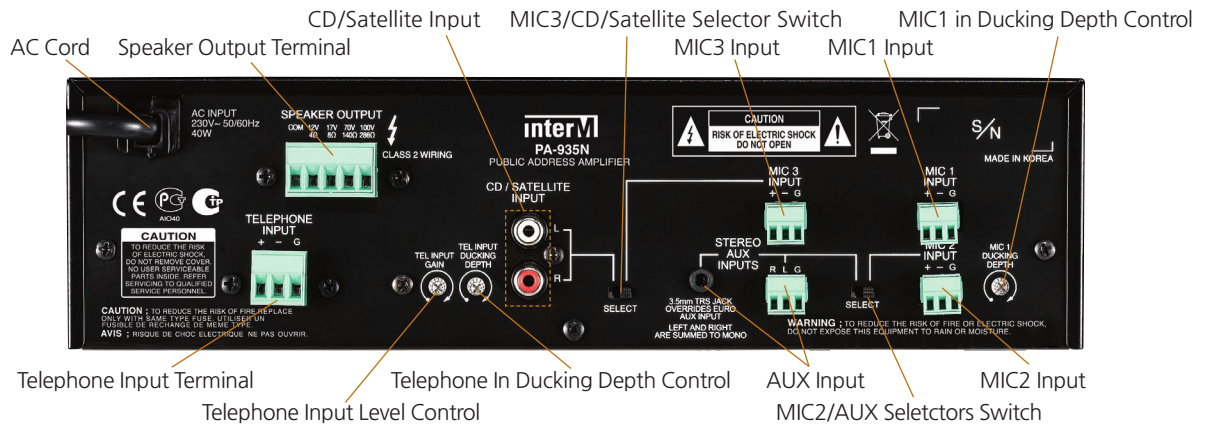

Front Panel

Rear Panel

Dimension