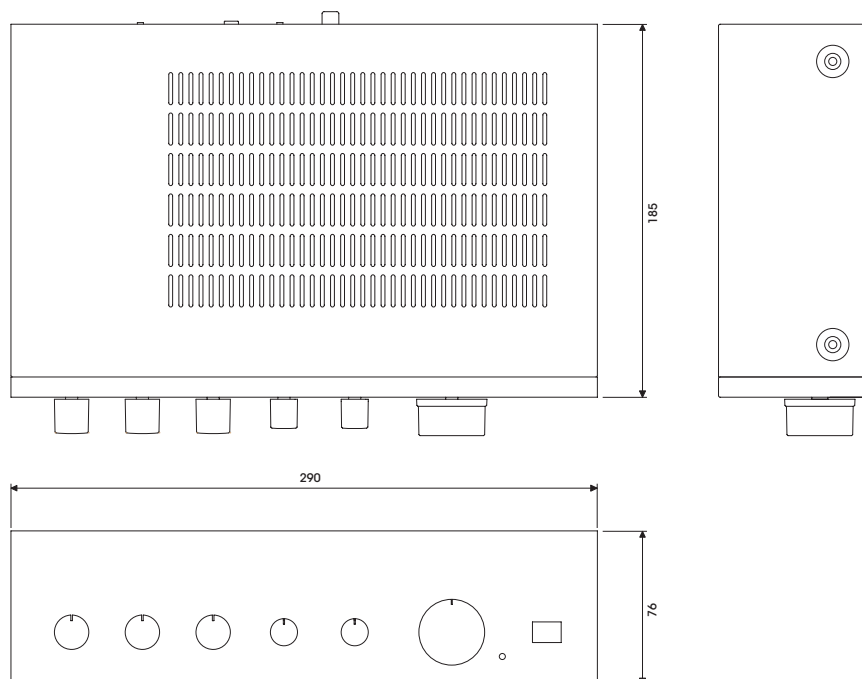

*Specifications and design subject to change without notice for improvements.

Front Panel

Rear Panel

Dimension

*PA-935N Application

Inter-M Corporation (IMK)

653-5 Banghak-Dong, Dobong-Ku, Seoul, Korea

Overseas Sales Team