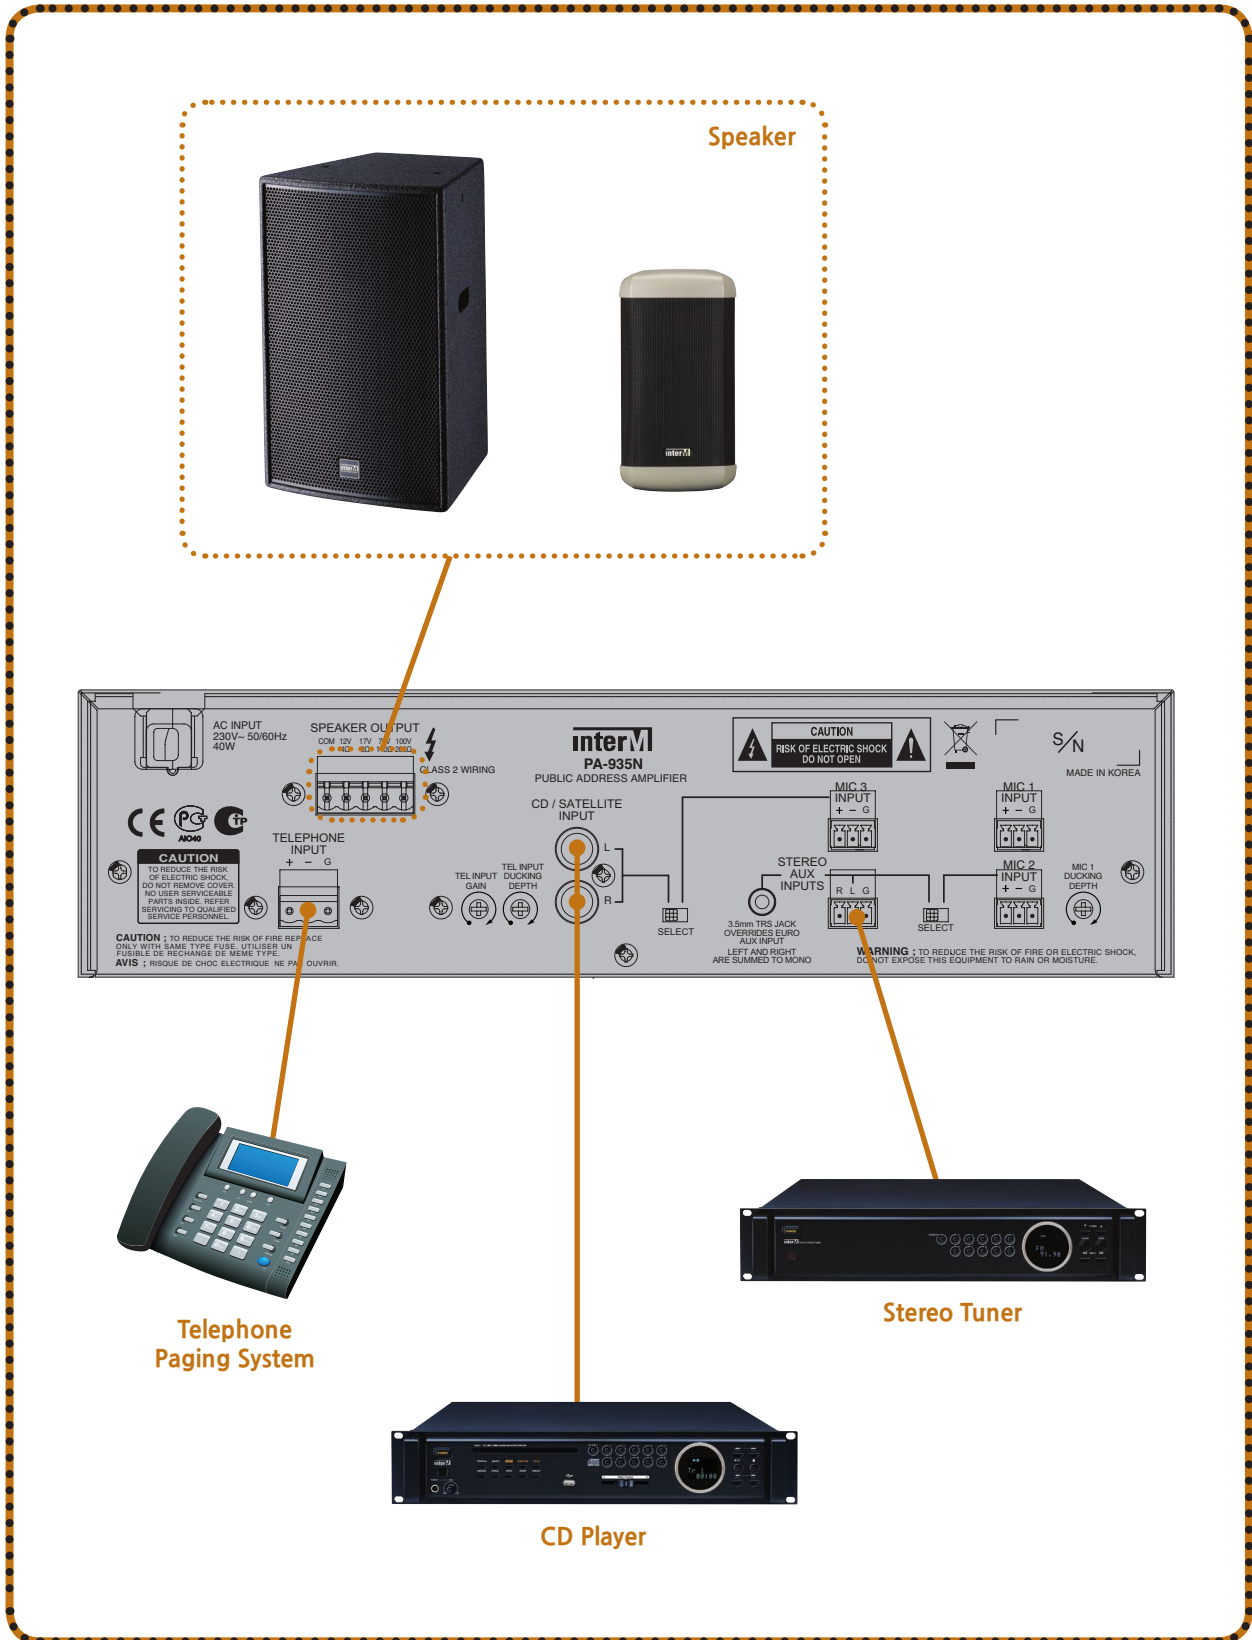

35W PA Amplifier

- Compact Table type Mixer Amp
- Euro Block Terminals for Easy Installation
- Telephone Input (TEL IN) Terminal

Public Address Amplifier

PA-935N

PA-935N

35W Compact PA Mixer Amplifier with Euro block terminals for easy Installation.

features

- Rated Output 35W PA Mixer Amplifier
- MIC 1~3, AUX, CD / SATELLITE Inputs
- TELEPHONE input terminal for TELEPHONE PAGING SYSTEM
- MIC 1 and TELEPHONE input PRIORITY function over other input signal

*Specifications and design subject to change without notice for improvements.

Front Panel

Rear Panel

Dimension

*PA-935N Application

Inter-M Corporation (IMK)

653-5 Banghak-Dong, Dobong-Ku, Seoul, Korea

Overseas Sales Team