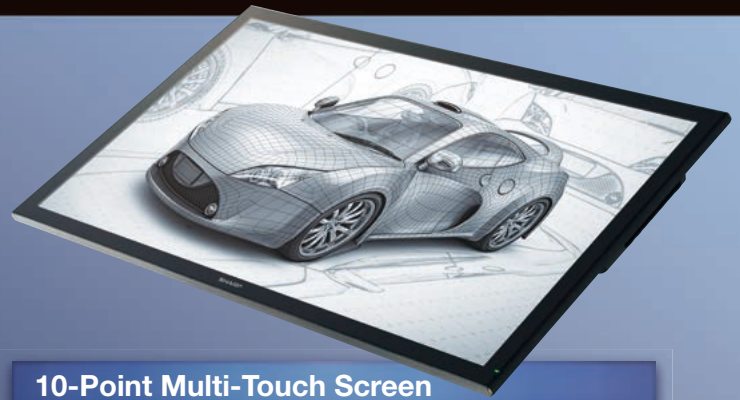

PN-K321 (portrait)

*¹ PN-K321 detaches from stand when switching orientation; PN-K322B stand can be used for landscape installation only.

*² Video Electronics Standards Association.

Built-In Speakers

Built-in speakers eliminate the need for external speakers and keep these monitors stylishly streamlined. The speakers emit sound from both sides of the screen, making them ideal for conveying audio information.

Choice of Touchscreen Model

The PN-K322B adds multi-touch touchscreen capability to the 4K Ultra-HD monitor to further expand the possible applications.

Touchscreen-Specific Stand

The PN-K322B can be set up in a **vertical** (90-degree) or **low-angle** (25-degree) position thanks to a dedicated stand that allows the monitor to slide easily between the two angles. The vertical set-up enables easy viewing of the monitor, whereas the low-angle set-up is ideal for touchscreen operation and onscreen writing by hand.

OR

10-Point Multi-Touch Screen

Seamlessly flush with the bezel, the PN-K322B's full-flat screen is ideal for touchscreen operations that involve swiping from the edge of the screen—for example, using the charm bar in Windows® 8. This touchscreen monitor is capable of recognising 10 touch points at once, thereby expanding touch interface applications beyond merely writing on the screen. Users enjoy greater flexibility when interacting with sophisticated graphical content such as architectural designs or high-resolution photographic images.