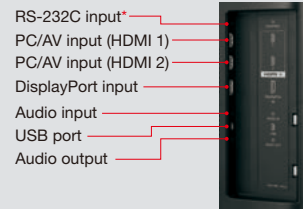

PN-K322B

* Requires the bundled RS-232C conversion cable.

Windows and Windows Vista are registered trademarks of Microsoft Corporation in United States and/or other countries. DisplayPort and the DisplayPort Compliance Logo are trademarks owned by the Video Electronics Standards Association in the United States and other countries. HDMI, the HDMI logo, and High-Definition Multimedia Interface are trademarks or registered trademarks of HDMI Licensing, LLC in the United States and other countries. Adobe, the Adobe logo, Adobe Premiere, and Photoshop are either registered trademarks or trademarks of Adobe Systems Incorporated in the United States and/or other countries. All other brand names and product names may be trademarks or registered trademarks of their respective owners.

DESIGN AND SPECIFICATIONS ARE SUBJECT TO CHANGE WITHOUT PRIOR NOTICE.