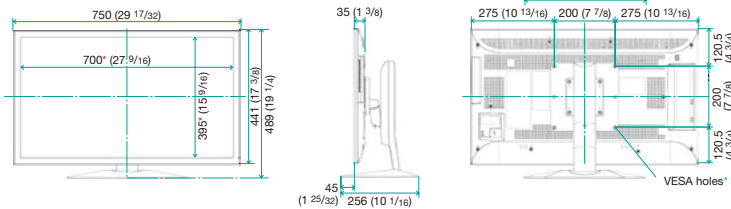

*1 Brightness depends on input mode and other picture settings. Brightness level will decrease slightly over the lifetime of the product. Due to the physical limitations of the equipment, it is not possible to maintain a precisely constant level of brightness.
*2 Supports Finger-only mode. *3 Mouse operation only. *4 Monitor comes standard with a DisplayPort cable. For HDMI connection, commercially available cables are required. *5 Requires the bundled RS-232C conversion cable. *6 When using the supplied AC adaptor. *7 When using the monitor in DC 19.5V.

Dimensions

PN-K321