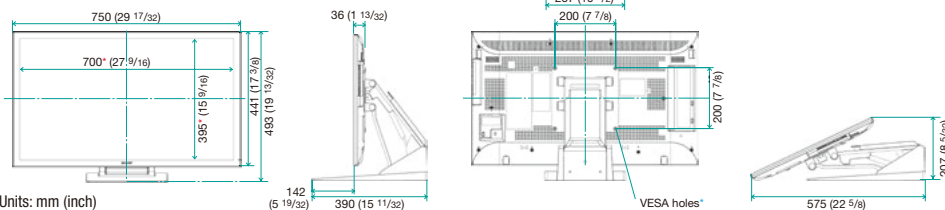

Specifications