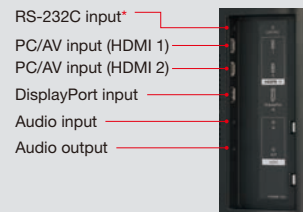

Dimensions

PN-K321

PN-K322B

Units: mm (inch)
 * Screen dimensions
 * To use the VESA-standard mounting bracket, use M6 screws that are 8 to 10 mm plus the thickness of the bracket.

Input/Output Terminals

PN-K321