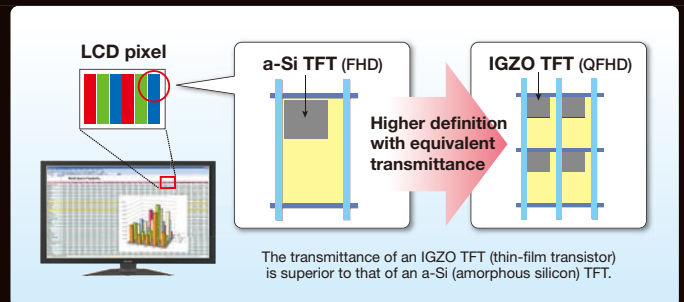

SHARP

PN-K321
PN-K322B
LCD MONITOR

Displays of Power and Precision — 4K Ultra-HD Monitors with IGZO
(3,840 x 2,160)

Screen images simulated.

A Quantum Leap in Visual Presentation

Prepare to be amazed. Sharp presents the groundbreaking PN-K321 and PN-K322B—professional-use LCD monitors that deliver a stunning level of visual precision. Cutting-edge IGZO* technology enables these monitors to achieve 4K Ultra-HD resolution (3,840 x 2,160 pixels)—four times the detail of 1080p. The choice of the PN-K321 or the touchscreen-equipped PN-K322B means that the potential applications are extremely wide-ranging. Wherever there's a demand for the very finest in visual display quality, Sharp has the solution.

* IGZO (InGaZnO) is an oxide comprising indium (In), gallium (Ga), and zinc (Zn).

4K Ultra-High Resolution with IGZO Technology

IGZO technology offers the key advantages of extraordinarily high resolution and improved energy efficiency. The small size of semiconductors made with IGZO technology enables smaller-sized pixels, which in turn provide stunning high resolution. With **3,840 x 2,160 pixel resolution** (4K Ultra-HD), the PN-K321/K322B monitors boast four times the resolution of 1080p full HD. This means users can view all the content of four HD screens on a single, seamless display. And because IGZO technology supports increased pixel transparency and reduced current leakage, the monitor can operate with reduced power consumption.

DisplayPort cable (included)

HDMI cable (commercially available)

MST Mode for 4K Ultra-HD Video at 60 fps

These LCD monitors support MST (Multi-Stream Transport) mode as specified by the DisplayPort 1.2 standard. A single DisplayPort cable can transfer 3,840 x 2,160 video signals at 60 fps, resulting in smooth rendering of high-resolution video and fluid mouse operation.