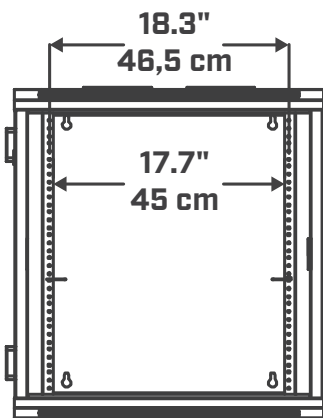

PRODUCT BENEFITS*

- 12U size is great for networking, automation, hi-fi and home theater use
- Heavy-gauge steel construction
- Open architecture for custom shelf configuration (shelves sold separately)
- Standard 19" rack enclosure works with all standard 19" rack accessories
- ANSI 10-32 thread works with standard hardware
- Fully assembled frame saves valuable time on the jobsite
- Lockable tempered-glass left- or right-hinged front door
- Heavy-duty hinges support rack and gear to access wiring
- Wall hinge opens to the left
- Removeable side panels for easy servicing
- Rear cable knockouts
- Vented top and bottom (fans not included)
- Side panels are lockable (locks not included)

*Subject to change

OMNI MOUNT

PRO SERIES

Limited distribution

Supports 120 lbs
54,4 kg

800.MOUNT.IT (800.668.6848) • www.omnimountpro.com

OmniMount is a registered trademark and brand of Ergotron, Inc. ©2019

02132019

RE12W

	UPC	Dimensions WxDxH inches [cm]	Wt lbs [kg]	Qty
Box	698833050516	24.4 x 22.6 x 26.1 (618x568x656)	69 (31,3)	--
MC	--	--	--	--

OMNI MOUNT

PRO SERIES

Limited distribution

Box Contents	Qty
RE12W	1
Door key	2
Instruction manual	1