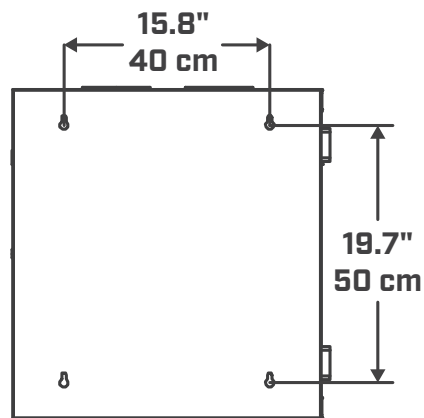

PRODUCT BENEFITS*

- 12U size is great for networking, automation, hi-fi and home theater use
- Heavy-gauge steel construction
- Open architecture for custom shelf configuration (shelves sold separately)
- Standard 19" rack enclosure works with all standard 19" rack accessories
- ANSI 10-32 thread works with standard hardware
- Fully assembled frame saves valuable time on the jobsite
- Lockable tempered-glass left- or right-hinged front door
- Heavy-duty hinges support rack and gear to access wiring
- Wall hinge opens to the left
- Removeable side panels for easy servicing
- Rear cable knockouts
- Vented top and bottom (fans not included)
- Side panels are lockable (locks not included)

*Subject to change

OMNI MOUNT

PRO SERIES

Limited distribution

Supports 120 lbs
54,4 kg

800.MOUNT.IT (800.668.6848) • www.omnimountpro.com

OmniMount is a registered trademark and brand of Ergotron, Inc. ©2019

02132019

RE12W

	UPC	Dimensions WxDxH inches [cm]	Wt lbs [kg]	Qty
Box	698833050516	24.4 x 22.6 x 26.1 (618x568x656)	69 (31,3)	--
MC	--	--	--	--

OMNI MOUNT

PRO SERIES

Limited distribution

Box Contents	Qty
RE12W	1
Door key	2
Instruction manual	1