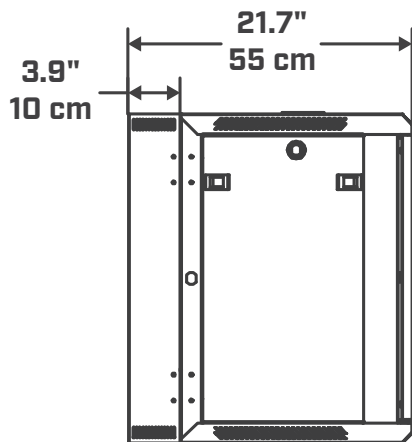

PRODUCT BENEFITS*

- 12U size is great for networking, automation, hi-fi and home theater use
- Heavy-gauge steel construction
- Open architecture for custom shelf configuration (shelves sold separately)
- Standard 19" rack enclosure works with all standard 19" rack accessories
- ANSI 10-32 thread works with standard hardware
- Fully assembled frame saves valuable time on the jobsite
- Lockable tempered-glass left- or right-hinged front door
- Heavy-duty hinges support rack and gear to access wiring
- Wall hinge opens to the left
- Removeable side panels for easy servicing
- Rear cable knockouts
- Vented top and bottom (fans not included)
- Side panels are lockable (locks not included)

*Subject to change

OMNI MOUNT

PRO SERIES

Limited distribution

Supports 120 lbs
54,4 kg

800.MOUNT.IT (800.668.6848) • www.omnimountpro.com

OmniMount is a registered trademark and brand of Ergotron, Inc. ©2019

02132019

RE12W

	UPC	Dimensions WxDxH inches [cm]	Wt lbs [kg]	Qty
Box	698833050516	24.4 x 22.6 x 26.1 (618x568x656)	69 (31,3)	--
MC	--	--	--	--

OMNI MOUNT

PRO SERIES

Limited distribution

Box Contents	Qty
RE12W	1
Door key	2
Instruction manual	1