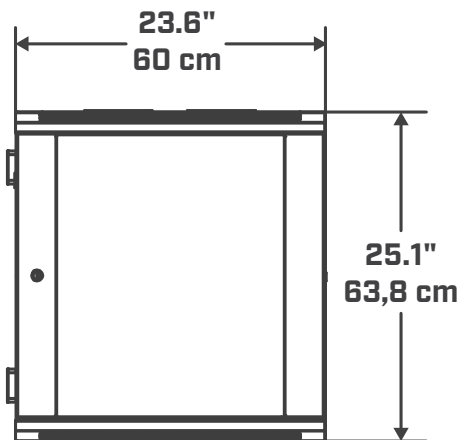

PRODUCT BENEFITS*

- 12U size is great for networking, automation, hi-fi and home theater use
- Heavy-gauge steel construction
- Open architecture for custom shelf configuration (shelves sold separately)
- Standard 19" rack enclosure works with all standard 19" rack accessories
- ANSI 10-32 thread works with standard hardware
- Fully assembled frame saves valuable time on the jobsite
- Lockable tempered-glass left- or right-hinged front door
- Heavy-duty hinges support rack and gear to access wiring
- Wall hinge opens to the left
- Removeable side panels for easy servicing
- Rear cable knockouts
- Vented top and bottom (fans not included)
- Side panels are lockable (locks not included)

*Subject to change

OMNI MOUNT

PRO SERIES

Limited distribution

Supports 120 lbs
54,4 kg

800.MOUNT.IT (800.668.6848) • www.omnimountpro.com

OmniMount is a registered trademark and brand of Ergotron, Inc. ©2019

02132019

RE12W

	UPC	Dimensions WxDxH inches [cm]	Wt lbs [kg]	Qty
Box	698833050516	24.4 x 22.6 x 26.1 (618x568x656)	69 (31,3)	--
MC	--	--	--	--

OMNI MOUNT

PRO SERIES

Limited distribution

Box Contents	Qty
RE12W	1
Door key	2
Instruction manual	1