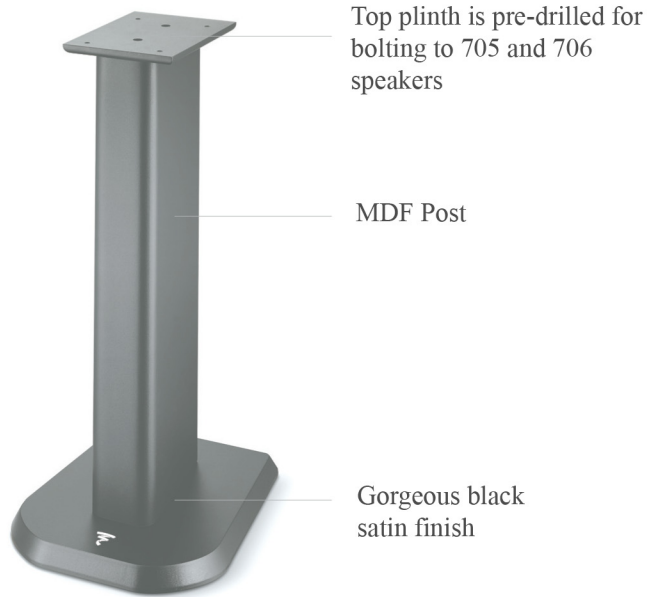

# CHORUS S 700

Product specification sheet

## Key features

- Gorgeous yet simple design
- Chorus 705 & 706 may be bolted to top plate
- Black Satin Finish
- Lightweight, yet sturdy

Height	24" (Variable with spikes)
Weight	7.9Lbs, each