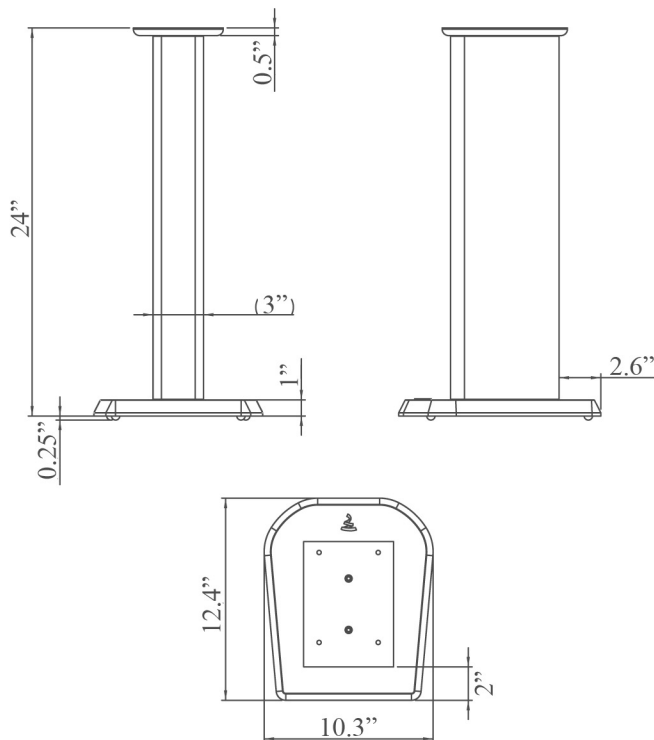

# CHORUS S 700

Product specification sheet

## Key features

- Gorgeous yet simple design
- Chorus 705 & 706 may be bolted to top plate
- Black Satin Finish
- Lightweight, yet sturdy

Height	24" (Variable with spikes)
Weight	7.9Lbs, each