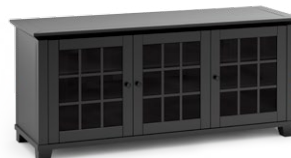

VENTILATION

Built-in ventilation louvers keep gear cool to ensure optimal performance.

QUICK SHIP

Ships fully assembled within 3-5 days.

salamanderdesigns.com/avbasics

CONTEMPORARY

**SDAV2/7224/W - Wenge Espresso
Brown Glass**
Overall: 72"W x 24"H x 20"D
Speaker Bay: 28"W x 8"H
Center Flip-Down: 28"W x 9.75"H
Total Weight Capacity: 250lbs
TV Size: up to 80"
2 adjustable shelves

TRADITIONAL

SDAV1/B - Matte Black
Overall: 50"W x 31"H x 22.5"D
Speaker Bay: 43"W x 6.8"H
Total Weight Capacity: 250lbs
Top Weight Capacity: 120lbs
TV Size: up to 55"
2 Adjustable Shelves

SDAV1/C - Warm Cherry
Overall: 50"W x 31"H x 22.5"D
Speaker Bay: 43"W x 6.8"H
Total Weight Capacity: 250lbs
Top Weight Capacity: 120lbs
TV Size: up to 55"
2 Adjustable Shelves

SDAV7/6629/C - Warm Cherry
Overall: 66"W x 29"H x 20"D
Speaker Bay: 59"W x 6.7"H
Total Weight Capacity: 250lbs
Top Weight Capacity: 100lbs
TV Size: up to 75"
3 Adjustable Shelves

SDAV1/6626/B - Matte Black
Overall: 66"W x 26"H x 20"D
Total Weight Capacity: 250lbs
TV Size: up to 75"
6 Adjustable Shelves