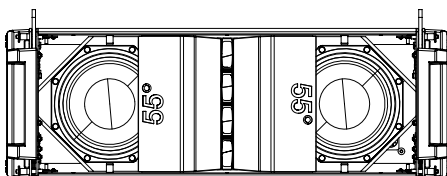

55° waveguide panels for SM5 loudspeaker

120° waveguide panels for SM20 loudspeaker

To install the optional waveguides, follow these instructions:

1. Verify the intended coverage pattern; number embossed on panel equals the horizontal coverage.
2. Remove the 6 screws that attach the grill to the loudspeaker module (3 on top of module and 3 on bottom).
3. Remove the grill. See Fig. 1.
4. Undo the 8 screws securing the waveguides into the module (4 on top of module and 4 on bottom). See Fig. 2.
5. Remove the waveguide panels from the module by pulling out the panels.
6. Place the new waveguide panels into the module. Confirm that the waveguide panel is fully seated in the module, with no gaps, and is not obstructing the diffraction slot. See Fig. 3.
7. Secure the new waveguide panels to the module by replacing the screws.
8. Re-attach the grill and replace the 6 screws.

Fig. 1. Remove loudspeaker grill

Fig. 2. Remove factory-installed waveguides

Fig. 3. Install accessory waveguides

ShowMatch™ DeltaQ™ Array Loudspeaker

Waveguide Accessories: SM5WG55 and SM20WG12

Safety Information