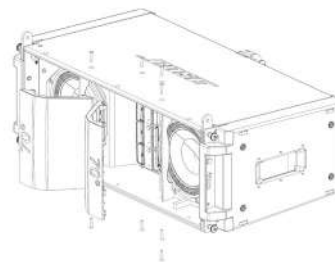

55° waveguide panels for SM5 loudspeaker

120° waveguide panels for SM20 loudspeaker

To install the optional waveguides, follow these instructions:

1. Verify the intended coverage pattern; number embossed on panel equals the horizontal coverage.
2. Remove the 6 screws that attach the grill to the loudspeaker module (3 on top of module and 3 on bottom).
3. Remove the grill. See Fig. 1.
4. Undo the 8 screws securing the waveguides into the module (4 on top of module and 4 on bottom). See Fig. 2.
5. Remove the waveguide panels from the module by pulling out the panels.
6. Place the new waveguide panels into the module. Confirm that the waveguide panel is fully seated in the module, with no gaps, and is not obstructing the diffraction slot. See Fig. 3.
7. Secure the new waveguide panels to the module by replacing the screws.
8. Re-attach the grill and replace the 6 screws.

Fig. 1. Remove loudspeaker grill

Fig. 2. Remove factory-installed waveguides

Fig. 3. Install accessory waveguides

ShowMatch™ DeltaQ™ Array Loudspeaker

Waveguide Accessories: SM5WG55 and SM20WG12

Safety Information