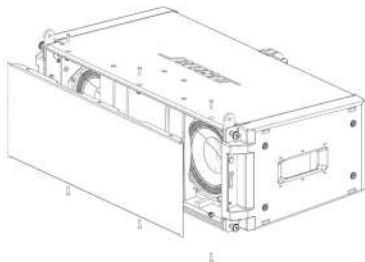

55° waveguide panels for SM5 loudspeaker

120° waveguide panels for SM20 loudspeaker

To install the optional waveguides, follow these instructions:

1. Verify the intended coverage pattern; number embossed on panel equals the horizontal coverage.
2. Remove the 6 screws that attach the grill to the loudspeaker module (3 on top of module and 3 on bottom).
3. Remove the grill. See Fig. 1.
4. Undo the 8 screws securing the waveguides into the module (4 on top of module and 4 on bottom). See Fig. 2.
5. Remove the waveguide panels from the module by pulling out the panels.
6. Place the new waveguide panels into the module. Confirm that the waveguide panel is fully seated in the module, with no gaps, and is not obstructing the diffraction slot. See Fig. 3.
7. Secure the new waveguide panels to the module by replacing the screws.
8. Re-attach the grill and replace the 6 screws.

Fig. 1. Remove loudspeaker grill

Fig. 2. Remove factory-installed waveguides

Fig. 3. Install accessory waveguides

ShowMatch™ DeltaQ™ Array Loudspeaker

Waveguide Accessories: SM5WG55 and SM20WG12

Safety Information