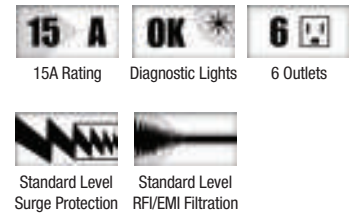

POWER CONDITIONERS

SS-6