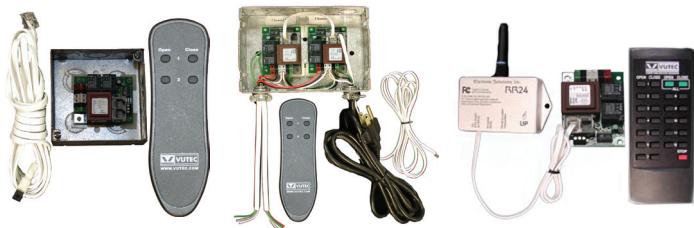

# CONTROLS

**01-IR1CK**

**01-IR2CK**

**01-RF1CK**

## INFRARED REMOTE CONTROLS

- **01-IR1CK:** IR single channel remote control kit
- **01-IR2CK:** IR two channel remote control kit

## RADIO FREQUENCY REMOTE CONTROL

- **01-RF1CK:** RF single channel remote control kit

**01-LVS**

**01-R12V-U**

**01-R515V-U2**

## LOW VOLTAGE CONTROL

- **01-LVS:** Single station low voltage control kit