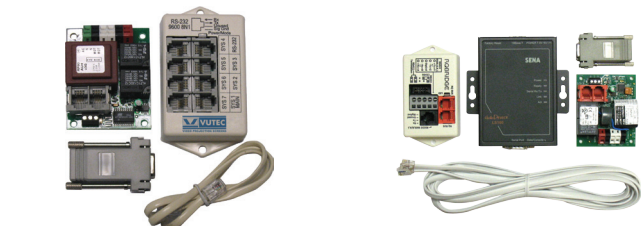

## INFRARED REMOTE CONTROLS

- **01-IR1CK:** IR single channel remote control kit
- **01-IR2CK:** IR two channel remote control kit

## RADIO FREQUENCY REMOTE CONTROL

- **01-RF1CK:** RF single channel remote control kit

**01-LVS**

**01-R12V-U**

**01-R515V-U2**

## LOW VOLTAGE CONTROL

- **01-LVS:** Single station low voltage control kit

## RELAY TRIGGER CONTROLS

- **01-R12V-U:** 12V DC auto relay. 100mA>
- **01-R515V-U2:** 5-15V DC Low Current Auto Relay dual output, 3mA >

**01-SIK232**

**01-SIKIP**