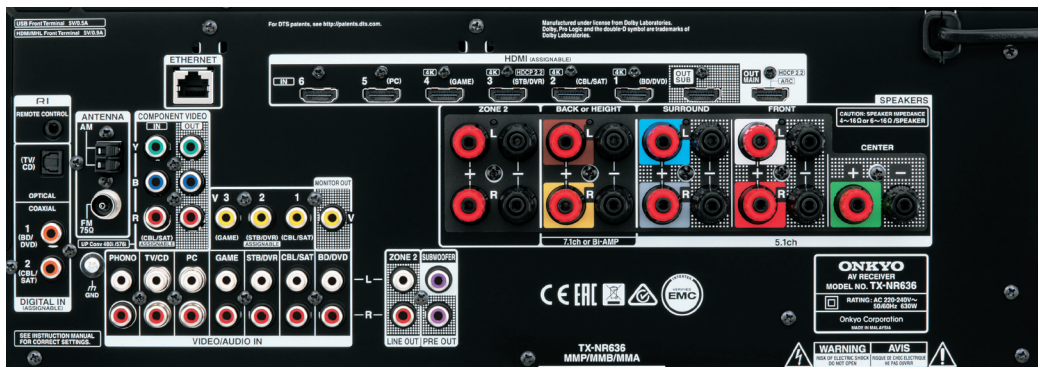

Video Section

Input Sensitivity/Output Level and Impedance	
Video	1.0 Vp–p/75 Ω (Component Y)
	0.7 Vp–p/75 Ω (Component PB/CB, PR/CR)
	1.0 Vp–p/75 Ω (Composite)
Component Video Frequency Response	
	5 Hz–100 MHz/±0 dB, -3 dB

Tuner Section

Tuning Frequency Range	
FM	87.5 MHz–108 MHz
AM	522 kHz–1,611 kHz
	530 kHz–1,710 kHz
FM/AM Preset Memory	
	40 Stations

General

Power Supply	
	AC 220–240 V~, 50/60 Hz (Taiwan Model: AC 120 V, 60 Hz)
Power Consumption	
	630 W
No-Sound Power Consumption	
	75 W
Standby Power Consumption	
	0.15 W
Dimensions (W x H x D)	
	435 x 173.5 x 329 mm
Weight	
	10.5 kg

CARTON

Dimensions (W x H x D)	
	570 x 297 x 423 mm
Weight	
	13.0 kg

Supplied Accessories

• Indoor FM antenna • Antenna isolator* • AM loop antenna • Color labels for speaker cables • Speaker setup microphone • Instruction manual • Remote controller • AA (R6) batteries** x 2

*Included with Chinese model only.

**Not included with Chinese model.

Text on receiver may vary with region.