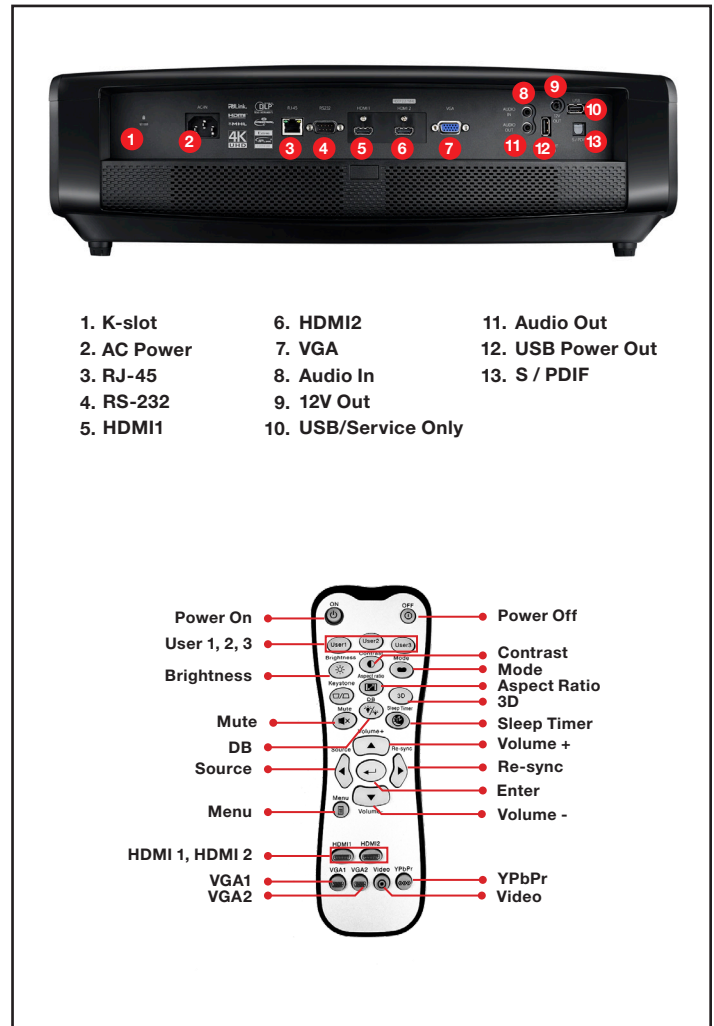

COMPATIBILITY SPECIFICATIONS

Computer Compatibility	UHD 2160p, WUXGA, HDTV 1080p, UXGA, SXGA, WXGA+, WXGA (1366x768), WXGA, HDTV (720p), XGA, SVGA, VGA, PC and Mac compatible
Video Compatibility	UHD 2160p (24/50/60Hz), 1080p (24/50/60Hz), 1080i (50/60Hz), 720p (50/60Hz), 480i/p, 576i/p
3D Compatibility†	1080p 60Hz - 30Hz per Eye / 60Hz Input - 120 Hz Output (PC Only, no Blu-Ray 3D)
Input Lag	77.8ms PureMotion OFF / 145ms PureMotion ON
Vertical Scan Rate	24Hz to 120Hz
Horizontal Scan Rate	31.000 to 135.000KHz
User Controls	Complete on-screen menu adjustment in 10 languages
I/O Connection Ports	1xHDMI 1.4a, 1xHDMI 2.0 (w/ HDCP 2.2, MHL 2.1 and Full 18Gbps), VGA-In, Audio-In (3.5mm), Audio-Out, SDPIF Out (Optical/2 Channel ONLY), USB 2.0 Port (Service), USB-A Power, RJ45, RS232C
Loop Through (Audio)	Audio Pass Thru via HDMI to 3.5mm Audio Out and Optical Out (AC3 Dolby Digital, Dolby Digital Plus, DTS)

PHYSICAL SPECIFICATIONS

Security	Kensington® lock port, password (OSD)
Weight	20.5lbs.
Dimensions (W x H x D)	19.6" x 13" x 6"

*Light source life is dependent upon many factors, including brightness mode, display mode, usage, environmental conditions and more. Light source brightness can decrease over time.

Warranty

3-year Optoma Express warranty

What's in the Box

UHZ65, lens cap, AC power cord, HDMI cable, remote control, batteries for remote, multilingual CD-ROM, user's manual, quick start card, and warranty card

Optional Accessories

Ceiling Mount

Accessory Part Numbers

Remote: BR-3001B

Mount: BM-5001U, OCM815B, OCM818B-RU

UPC 796435 81 266 9

www.OptomaUSA.com

Copyright © 2017 Optoma Technology, Inc. DLP® and the DLP logo are registered trademarks of Texas Instruments™. All other trademarks are the property of their respective owners. All specifications subject to change at any time. 03032018