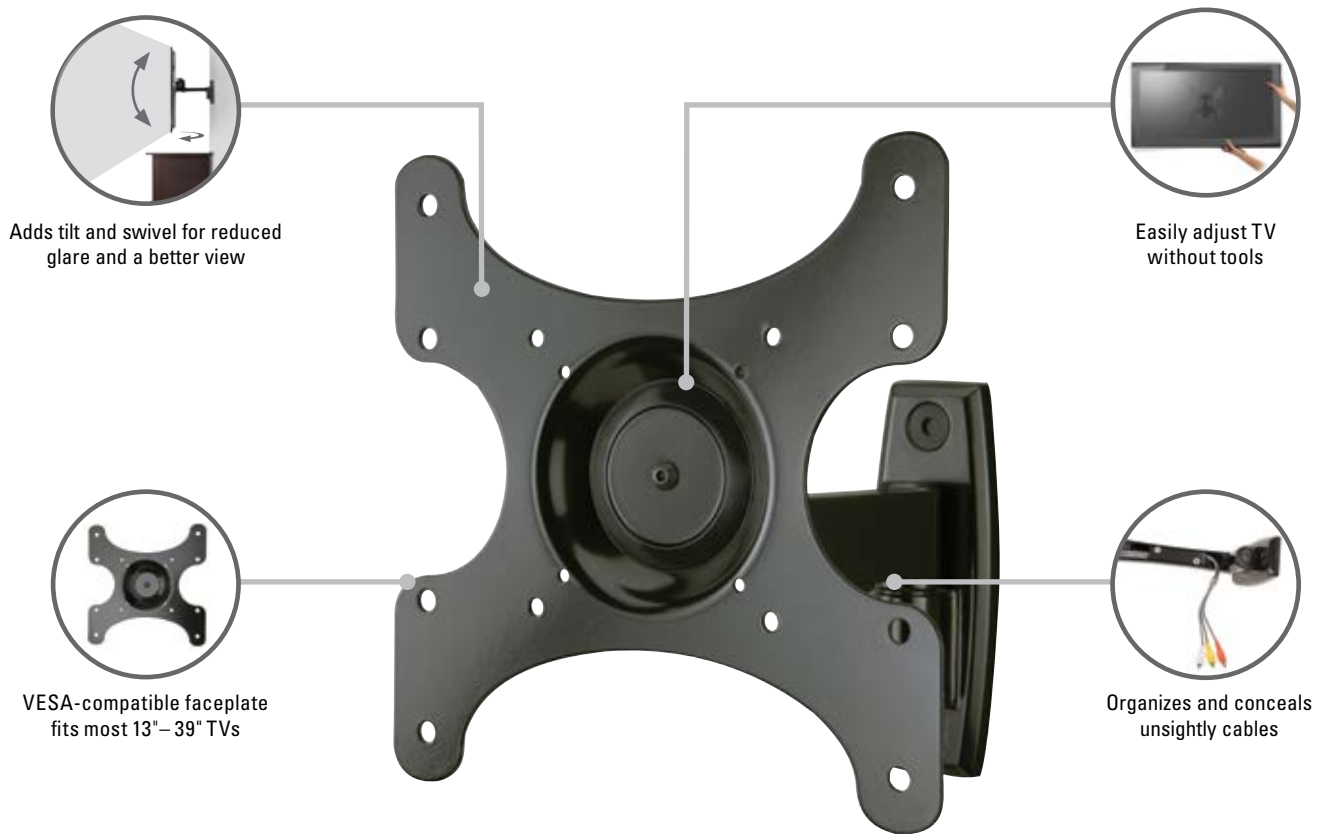

Premium Full-Motion Mount

FOR THE PERFECT VIEW / FOR TVs 13"–39" AND UP TO 50 LBS.

The SANUS Premium Series VSF409 full-motion mount brings the best viewing angle to every seat in a room with retract/extend, tilt, swivel, pan, and roll features. This mount offers portrait and landscape viewing options, as well as cable organization and easy TV adjustments. Designed for flat-panel TVs 13"–39" and up to 50 lbs.

TV SIZE RANGE
13"–39" / 33–99 cm

WEIGHT CAPACITY
50 lbs / 22.6 kg

DIMENSIONS (W X D X H)
11.7" x 3.5–9.3" x 9.8" / 29.8 x 8.8–23.6 x 24.8 cm

MOUNTING PATTERNS
100 x 100 | 200 x 100 | 75 x 75 | 100 x 200 | 200 x 200

TILT: +/- 15°
SWIVEL: +/- 90°
PAN: +/- 90°
ROLL: +/- 180°

UPC & MSRP
793795527240
\$79.99