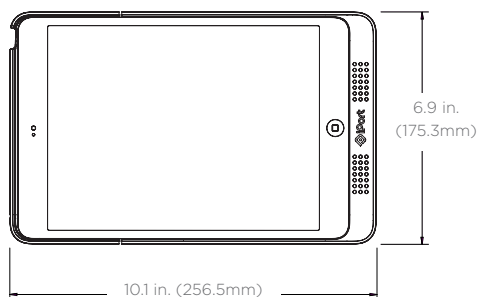

Charge Case - iPad Air 1 | 2

Dimensions

Weight: 0.44 lbs
Height: 10.1"
Width: 7.48"
Depth: 0.49"

Power

• Input AC 100-240V
~50/60Hz 0.5A
• Output 5V DC 2.4A

MSRP - $79.95

SKU (Black)
#70206

What's in the Box

- Charge Case
- Stand
- Power Supply