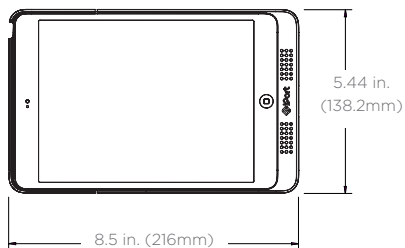

MSRP - \$89.95 SKU - #70208 (110V)

Learn more at iportproducts.com/Charge-Case-Stand

CHARGE CASE AND STAND SPECIFICATIONS

Charge Case - iPad mini 1 | 2 | 3

Dimensions

Weight: 0.44 lbs
 Height: 10.1"
 Width: 6.90"
 Depth: 0.49"