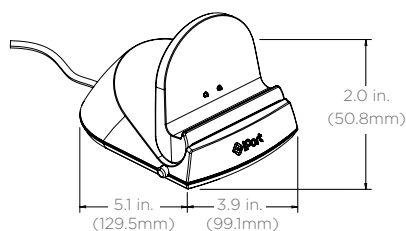

Charge Case - iPad 4th generation

Dimensions

Weight: 0.29 lbs
 Height: 8.5"
 Width: 5.44"
 Depth: 0.49"

Power

• Input AC 100-240V
 ~50/60Hz 0.5A
 • Output 5V DC 2.4A

MSRP - \$79.95

SKU (Black)
 #70202

What's in the Box

- Charge Case
- Stand
- Power Supply

Charge Stand

Dimensions

Weight: 1.73 lbs
 Height: 2.0"
 Width: 3.9"
 Depth: 5.1"

Power

• Input AC 100-240V
 ~50/60Hz 0.5A
 • Output 5V DC 2.4A

MSRP - \$89.95

SKU (Black 110V)
 #70208