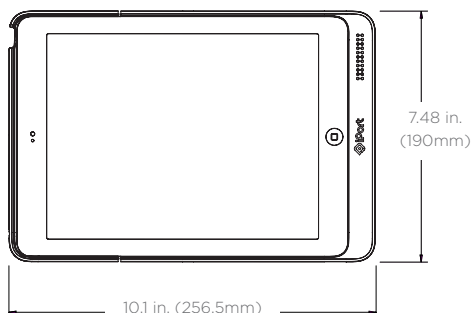

Weight: 0.44 lbs
 Height: 10.1"
 Width: 7.48"
 Depth: 0.49"

Power

• Input AC 100-240V
 ~50/60Hz 0.5A
 • Output 5V DC 2.4A

MSRP - \$79.95

SKU (Black)
 #70206

What's in the Box

- Charge Case
- Stand
- Power Supply

Charge Case - iPad 4th generation

Dimensions

Weight: 0.29 lbs
 Height: 8.5"
 Width: 5.44"
 Depth: 0.49"

Power

• Input AC 100-240V
 ~50/60Hz 0.5A
 • Output 5V DC 2.4A

MSRP - \$79.95

SKU (Black)
 #70202

What's in the Box

- Charge Case
- Stand
- Power Supply

Charge Stand

Dimensions

Weight: 1.73 lbs
 Height: 2.0"
 Width: 3.9"
 Depth: 5.1"

Power

• Input AC 100-240V
 ~50/60Hz 0.5A
 • Output 5V DC 2.4A

MSRP - \$89.95

SKU (Black 110V)
 #70208