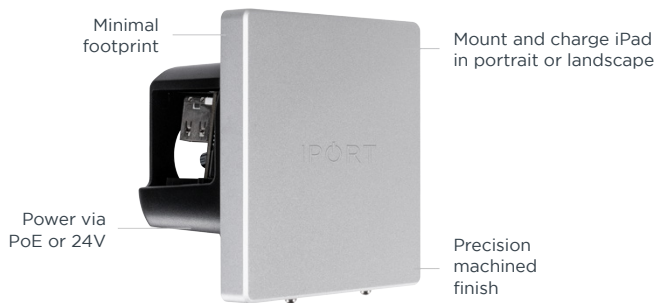

Specs, Dims, CADs and more.

POWER

INPUT: 36-57V 0.4A DC (PoE IEEE 802.3af) via RJ-45 AUX
INPUT: 18-24V, 0.8A DC via 2-pin connector
OUTPUT: 5.2V 2.4A DC via LUXE Charging Pins

71003	BLACK	$375
71004	SILVER	$375
71005	WHITE	$375

ACCESSORIES

USB CHARGE MODULE

POWER

INPUT: 15V 2A DC
OUTPUT: 5.2V 2.4A DC to LUXE BaseStation via USB-C
AUX OUTPUT: 2X USB-A Port @ 5V 1.2A DC Each

71019	SILVER	$110
71020	WHITE	$110