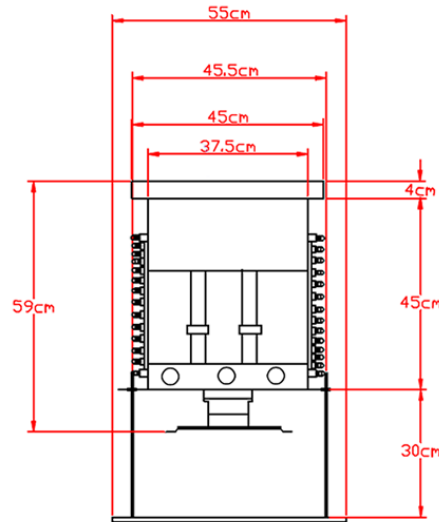

HANGFORT

supports

Model: LDP 350

Side View

Front View

Top View