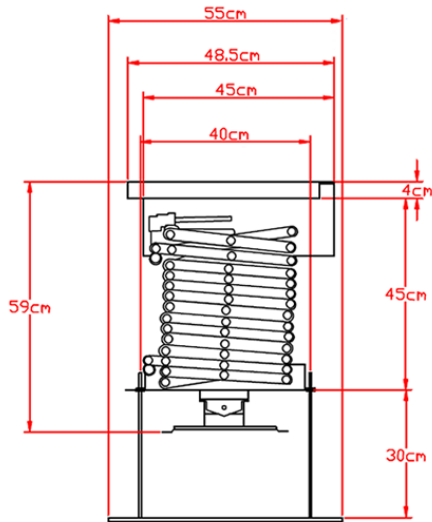

HANGFORT

supports

Model: LDP 350

Side View

Front View

Top View