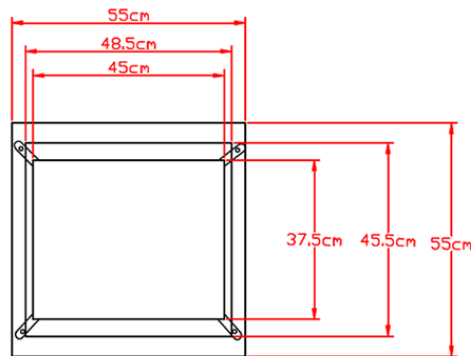

HANGFORT

supports

Model: LDP 350

Side View

Front View

Top View