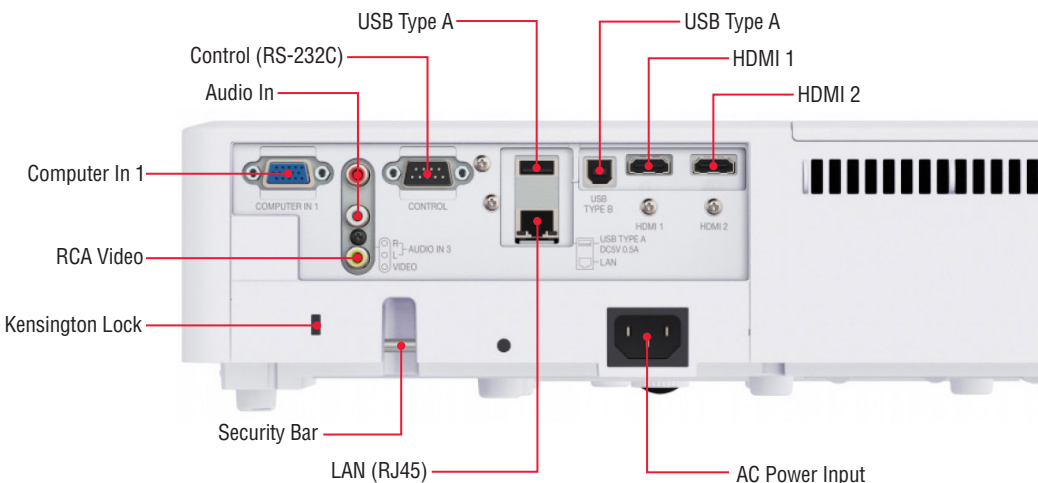

Display System	3 LCD 15mm (0.59")	On Screen Display Languages	English, French, German, Spanish, Italian, Norwegian, Dutch, Japanese, Portuguese, Simplified Chinese, Traditional Chinese, Korean, Swedish, Russian, Finnish, Polish, Turkey, Arabian, Persian, Czech, Danish, Hungarian, Romanian, Slovenian, Croatian, Greek, Lithuanian, Estonian, Latvian, Thai, Portuguese (Brazil), Indonesian, Vietnamese, Hebrew
Panel Structure	3LCD	Digital Input	HDMI x 2 (HDCP compliant)
Resolution	WXGA (1280 x 800)	Analogue Input	15-pin Mini-D-Sub x 1, RCA Jack x 1
Light Output (Brightness) ANSI Lumens (Normal)	4000 (Normal)	Video Output	15 pin Mini D-Sub x 1 (shared with analog computer input)
Contrast Ratio	20,000:1	Audio Input	3.5mm Stereo Mini Jack x 2, RCA Jack (L/R) x 1
Light Source	Lamp	Audio Output	3.5mm Stereo Mini Jack x 1
Lamp Life (hours)	6000 (Normal) / 12,500 (Eco)	RS-232C Control	1 x 9-pin D-Sub
Lens	Built-in	Wireless LAN	USB-WL-5GM wireless adapter (optional)
Number of colours	16.7 million colours	Wired LAN	RJ45 connector x 1
Lens Zoom	Manual zoom x 1.2	USB Type-A	USB Type A x 1 (PC less Presentation or Wireless adapter)
Lens Focus	Manual focus	USB Type B	USB Type B x 1 (USB display or USB mouse control)
Projection Lens F Number	1.6-1.8	Power Supply	AC 100V – 120V / AC 220V – 240V (50/60Hz)
Focus Distance	0.9 – 9.6m (Wide) / 1.1 – 11.6m (Tele)	Operating Power Consumption	310W
Distance to Width Ratio/ Throw Ratio (:1)	1.5 - 1.8	Standby Power Consumption	Less than 0.35W
Diagonal Display Size	30 - 300"	Weight	3.5kg
Installation	Ceiling, Tabletop, Rear	Dimensions (W x H x D)	349 x 264 x 88mm
Speakers	16W mono	Noise (Normal)	37dB (Normal) / 29dB (Whisper)
Digital Keystone Correction (Degrees)	Horizontal ± 30°, Vertical ± 30°	Filter Life (Hours)	10,000
Picture Modes	Normal, Cinema, Dynamic, Board (Black), Board (Green), Whiteboard, Daytime, Photo, DICOM SIM	Certification	CE Marking, EN61000-3-2, EN61000-3-3, EN55032 (class B), EN55035 (EMC directive), EN60950-1 (Low voltage directive), WEEE/RoHS/ErP compliant
Picture Adjustments	ASPECT selection (Normal/4:3/16:9/16:10/14:9/Zoom), Perfect Fit (4 corners and 4 sides), Frame Lock (Data signal with vertical frequency of 49 to 51 Hz, 59 to 61 Hz), HDCR, Image blank by RS232C/Remote control, Image Optimizer, Magnify, Mirror Reverse Image, Up-side Down Image	Computer	IBM Compatible VGA, SVGA, XGA, WXGA, WXGA+/SXGA/SXGA+/WSXGA+/UXGA/HD (Compressed), MAC16"
Operating Features	Audio pass through, Audio ports assign, Audio out (standby) and monitor out / selectable source with MENU, Auto eco mode, Auto power off, Auto signal search, Direct power on, Image blank by RS232C/Remote control, LED lamps (power, lamp, temp), Magnify 4 times (XGA) by RS232C / remote control, MyButton by remote control, MyMemory, MySource, MyText, MyScreen, Picture freeze by RS-232C / remote control, Serial number displayed on EASY MENU and on the side of projector, Source naming (in English), Stand-by audio	Video	525i (480i), 525p (480p), 625i (576i), 1125i (1080i@50/60), 750p (720p@50/60), 1125p (1080p@50/60)
Network Features	AMX Device Discovery, Command Control via the Network, Configuring and Controlling the Projector via a Web Browser, Controlling the Projector via Scheduling, Crestron RoomView® (Not accessible through the wireless adapter), Displaying text data transferred via network, Failure and Warning Alerts via E-mail, My Image (still image transfer) Display, Network Bridge, Network Presentation (PC still picture transfer), Frame rate (practical) is under 12fps (640x480 movie)	Supplied Accessories	Power Cable (1.8m) x1, Computer Cable (2m) x1, IR Remote Control Unit x1, AA Batteries x2, Concise User Manual x1, Security Label x1, Lens Cover x1, Adapter Cover x1
Security Features	PIN Security Lock, MyScreen Password Lock, Transition Detector, MyText Password Lock, Key Lock (Key pad, Remote Control)	Optional Accessories	USB wireless adapter USB-WL-5GM
		Remote Control	HL03037
		Replacement Lamp, Filter	DT02081M (without Filter), UX39561
		Projector/Lamp Warranty	3 years / 6 months (for education and extended warranties please contact your local dealer)

maxell
Within, the Future

Maxell Limited
Whitebrook Park
Lower Cookham Road, Maidenhead
Berkshire, SL68YA
Tel: +44 (0)1628 585 000
Fax: +44 (0)1628 585 163
www.maxelldisplay.com

Specification and photography subject to change.